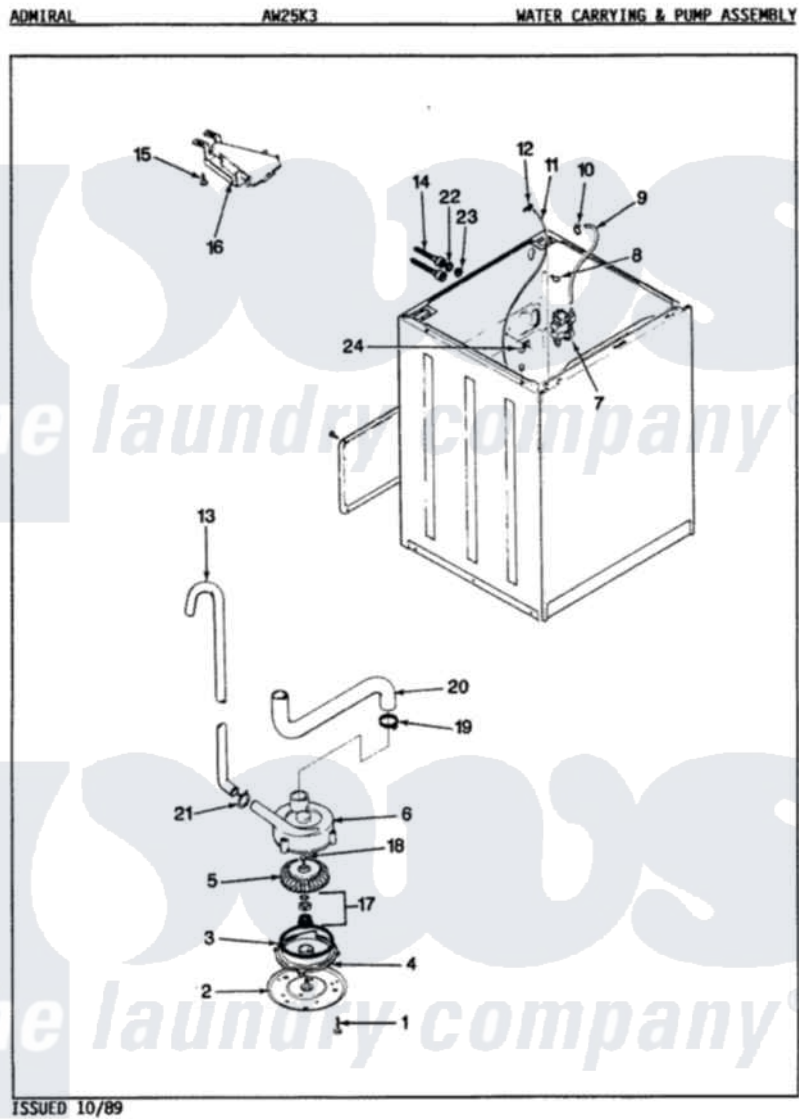

Admiral AW25K3A 09 - WATER CARRYING & PUMP ASSY. (REV. A-D)

Admiral Residential Admiral AW25K3A Washer Parts Parts Diagram 09 - WATER CARRYING & PUMP ASSY. (REV. A-D)

Click on the part number to view part

Item	Original Part Number	Replaced By	Status	Part Description
1	25-7405	3196164		Screw
2	33-6035		Not Available	PLATE & PULLEY ASSY.
3	33-6032			Gasket
4	35-2058			Base, Pump
5	35-2057	35-6465		Pump Assem
6	35-2099	35-6465		Pump Assem
"	35-2056		Not Available	HOUSING, PUMP
7	25-7220			Clip, Cabinet Top
"	39-1482			Mixing Valve
"	35-2375			Valve, Water Mixing-230V
8	25-7867	596669		Clamp, Manifold
9	35-0541		Not Available	WATR INLET HOSE
"	35-2378	12002749		Hose, Flume Kit
10	25-7866	489503		Clamp
"	25-7867	596669		Clamp, Manifold
				HIGH PRESSURE SWITCH

11	35-2261		Not Available	FAD, PRESSURE SWITCH HOSE
"	35-2322	21001748		Hose, Pressure Switch
12	33-6099			Clamp
13	33-9436	211704		Hose, Drain
14	33-7046	89503		Hose-Inlet
"	35-0873	76313		Hosefill
15	25-3092	90767		Screw, 8A X 3/8 HeX Washer Head Tapping
16	35-2051	21001760		Flume Assembly / Water Diverter
17	35-0707			Seal, Seat And "O" Ring
18	25-7894	W10001180		Screw
19	25-6099	33-6099		Clamp
20	35-2131		Not Available	HOSE, SUMP TO PUMP
21	25-7796	596669		Clamp, Manifold
22	25-7048			Washer
23	33-7313	33-4264N		Strainer And Washer Kit
24	33-6099			Clamp