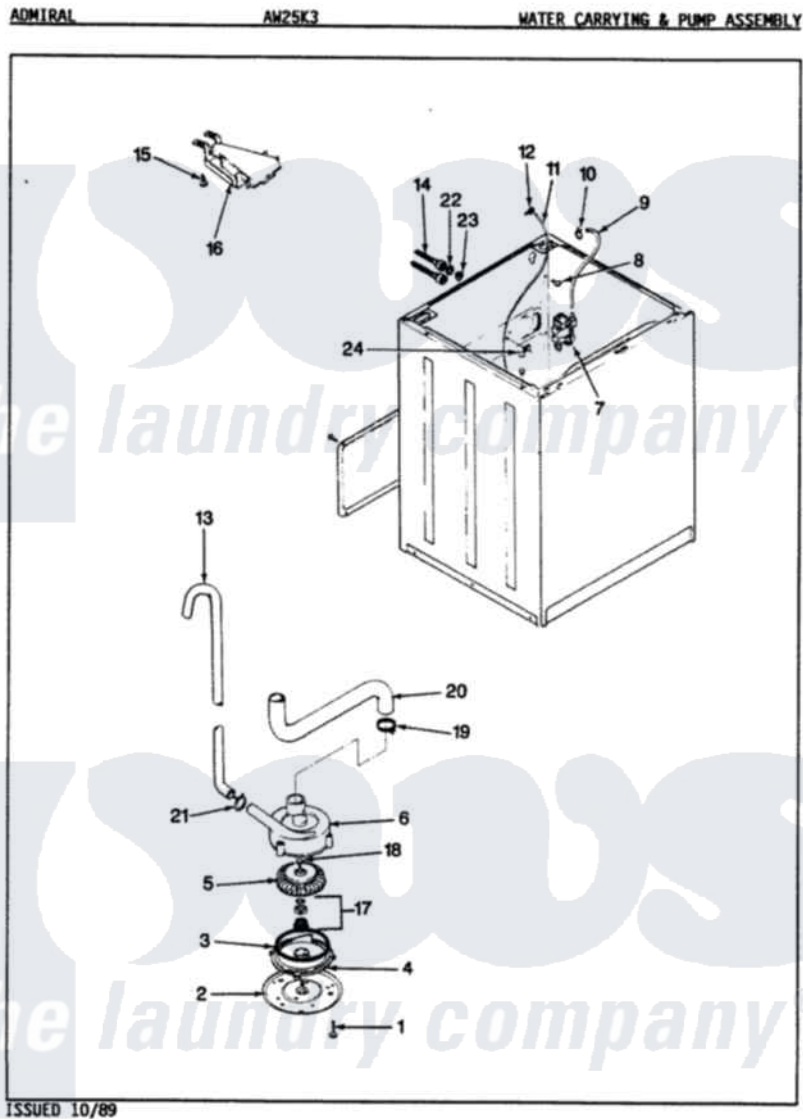

Admiral AW25K3A 10 - WATER CARRYING & PUMP ASSY. (REV. E-J)

Admiral Residential Admiral AW25K3A Washer Parts Parts Diagram 10 - WATER CARRYING & PUMP ASSY. (REV. E-J)

[Click on the part number to view part](#)

Item	Original Part Number	Replaced By	Status	Part Description
1	25-7405	3196164		Screw
2	33-6035		Not Available	PLATE & PULLEY ASSY.
3	33-6032			Gasket
4	35-2058			Base, Pump
5	35-2057	35-6465		Pump Assem
6	35-2099	35-6465		Pump Assem
"	35-2056		Not Available	HOUSING, PUMP
7	35-2375			Valve, Water Mixing-230V
"	25-7220			Clip, Cabinet Top
8	25-7867	596669		Clamp, Manifold
9	35-2378	12002749		Hose, Flume Kit
10	25-7867	596669		Clamp, Manifold
11	35-2322	21001748		Hose, Pressure Switch
"	35-2261		Not Available	PAD, PRESSURE SWITCH HOSE
12	33-6099			Clamp

13	33-9436	211704	Hose, Drain
14	33-7046	89503	Hose-Inlet
"	35-0873	76313	Hosefill
15	25-3092	90767	Screw, 8A X 3/8 HeX Washer Head Tapping
16	35-2051	21001760	Flume Assembly / Water Diverter
17	35-0707		Seal, Seat And "O" Ring
18	25-7894	W10001180	Screw
19	25-6099	33-6099	Clamp
20	35-2131	Not Available	HOSE, SUMP TO PUMP
21	25-7080	285655	Clamp, Hose
22	25-7048		Washer
23	33-7313	33-4264N	Strainer And Washer Kit
24	33-6099		Clamp