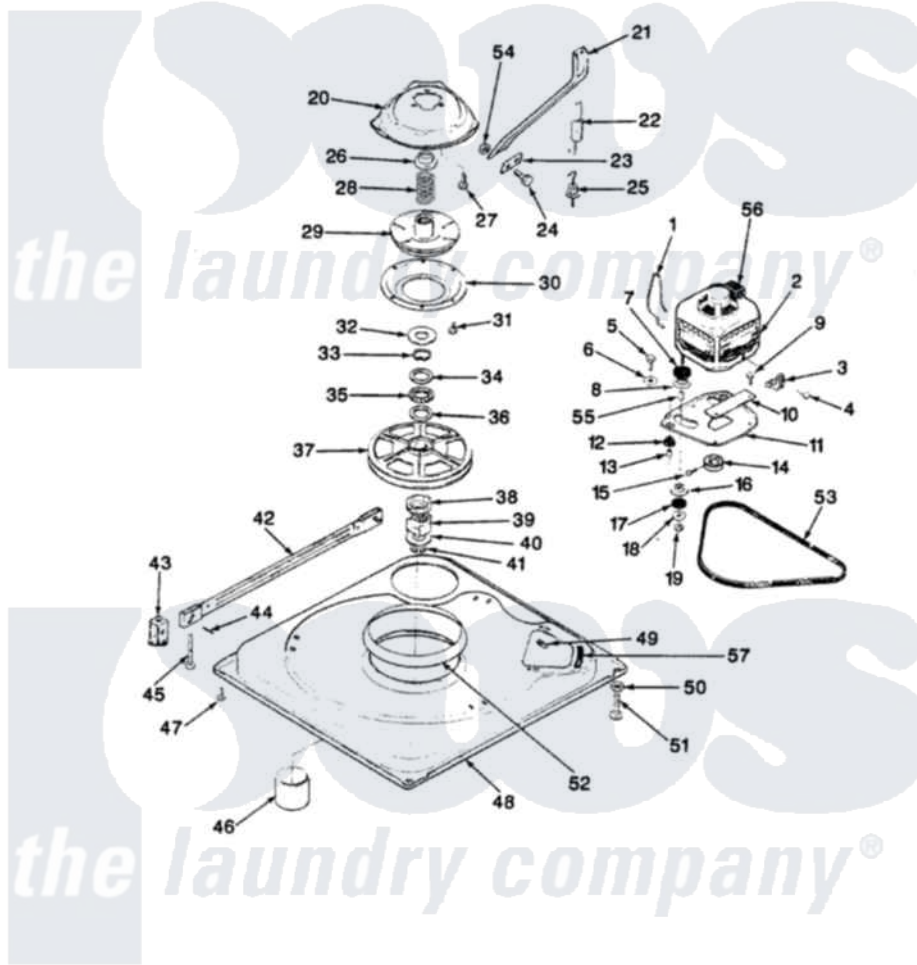

Admiral AW25K3AS 01 - BASE & DRIVE

SECTION: BASE & DRIVE
MODEL: AW25K3S

Issue Date: 3/91

Admiral [Residential Admiral AW25K3AS Washer Parts](#) Parts Diagram 01 - BASE & DRIVE
Click on the part number to view part

Item	Original Part Number	Replaced By	Status	Part Description
1	35-0235			Spring, Motor Pivot
2	35-2215	LA-2003		Motor Replacement Kit
"	LA-2003			Motor Replacement Kit
3	33-9945			Slide, Foot
4	25-7418	33001178		Back, Tumbler
5	25-7833	21001977		Screw
6	25-7834			Washer, Motor/Base Screw
7	33-9946			Isolator, Motor
8	33-9944	35-3570		Washer, Motor Pivot
9	25-3083	212951		Screw, No.6-32 X 1/4 Inch
10	33-9947		Not Available	DBL.PIVOT SLIDE
11	35-2810	21001783		Plate And Screw Assembly
12	33-9941	35-3646		Isolator, Motor Plate
13	25-7831			Spacer, Mounting
14	33-1171	21001833		Pulley, Motor
15	25-7117			Set Screw