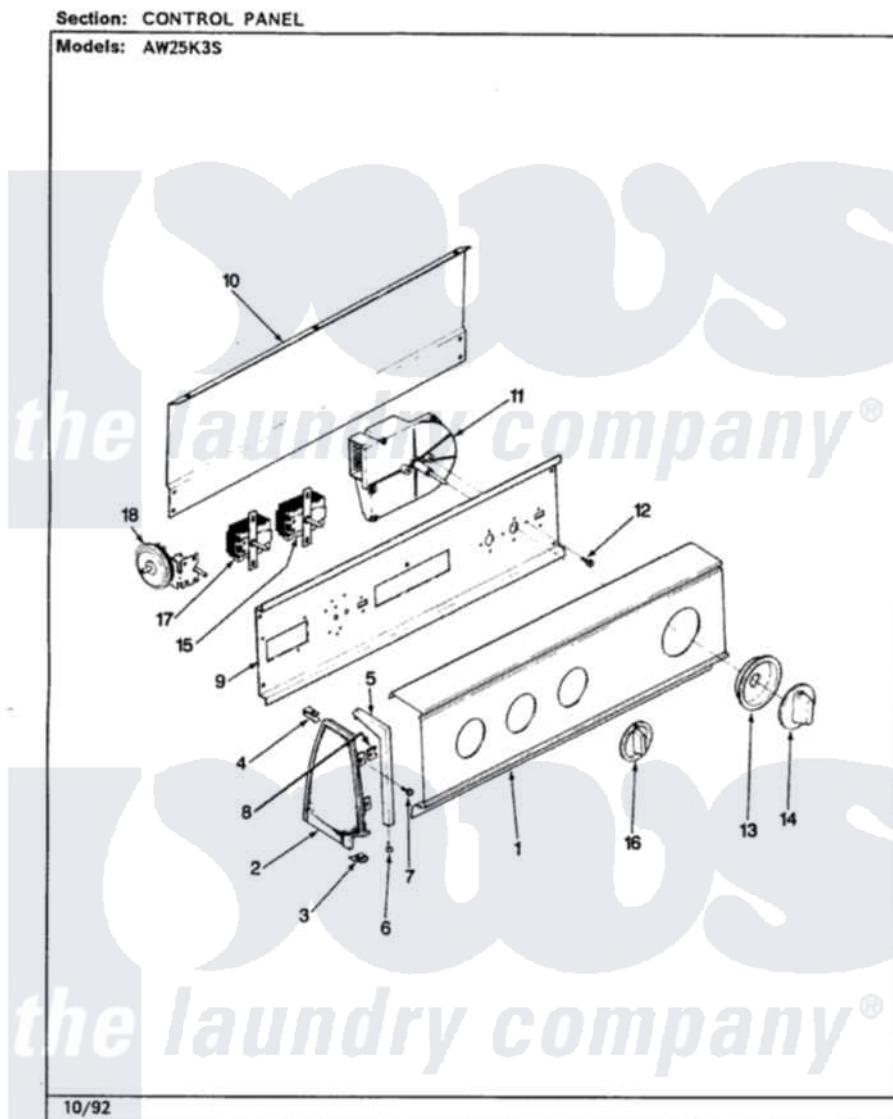

Admiral AW25K3AS 04 - CONTROL PANEL (REV. A-E)

Admiral [Residential Admiral AW25K3AS Washer Parts](#) Parts Diagram 04 - CONTROL PANEL (REV. A-E)
Click on the part number to view part

Item	Original Part Number	Replaced By	Status	Part Description
1	25-7702			Speedclip, End Cap To Control Panel
"	25-7793			Screw
"	35-2852		Not Available	CONTROL PANEL
2	35-2487	21001451		Cap- End
"	35-2488	21001452		Cap- End
3	34-9487		Not Available	PLATE, REINFORCEMENT
"	25-7851			Speedclip, End Cap To Top
"	25-7697	25-2219		Screw
4	25-7435	33002917		Screw, No.10-16
"	25-7852			Speedclip, Rr Shld To End Cap
5	53-0277		Not Available	TRIM, END CAP (RT)
"	53-0278		Not Available	TRIM, END CAP (LT)
6	25-7760			Screw
7	25-3092	90767		Screw, 8A X 3/8 HeX Washer Head Tapping

8	25-7702		Speedclip, End Cap To Control Panel
9	53-1676		Shield, Control
10	25-3457		Screw, Sems
"	25-3092	90767	Screw, 8A X 3/8 HeX Washer Head Tapping
"	25-7853	25-7933	Ring, Retaining
"	35-2688	21001460	Shield, Rear
11	35-2929	Not Available	TIMER
12	25-0205	216412	Screw, Bracket To Timer
13	35-2255	21001497	Skirt Ri
14	35-2486	12500058	Knob Ski
15	35-2839		Switch
"	25-3092	90767	Screw, 8A X 3/8 HeX Washer Head Tapping
16	35-2185	21001283	Knob, Selector----Piq
17	35-2193	Not Available	SWITCH, ROTARY SPEED
"	25-3092	90767	Screw, 8A X 3/8 HeX Washer Head Tapping
18	35-2801	21001554	Switch, Water Level
"	25-3092	90767	Screw, 8A X 3/8 HeX Washer Head Tapping
"	35-3283	21001554	Switch, Water Level
NI	35-2926	Not Available	MANUAL, USE & CARE