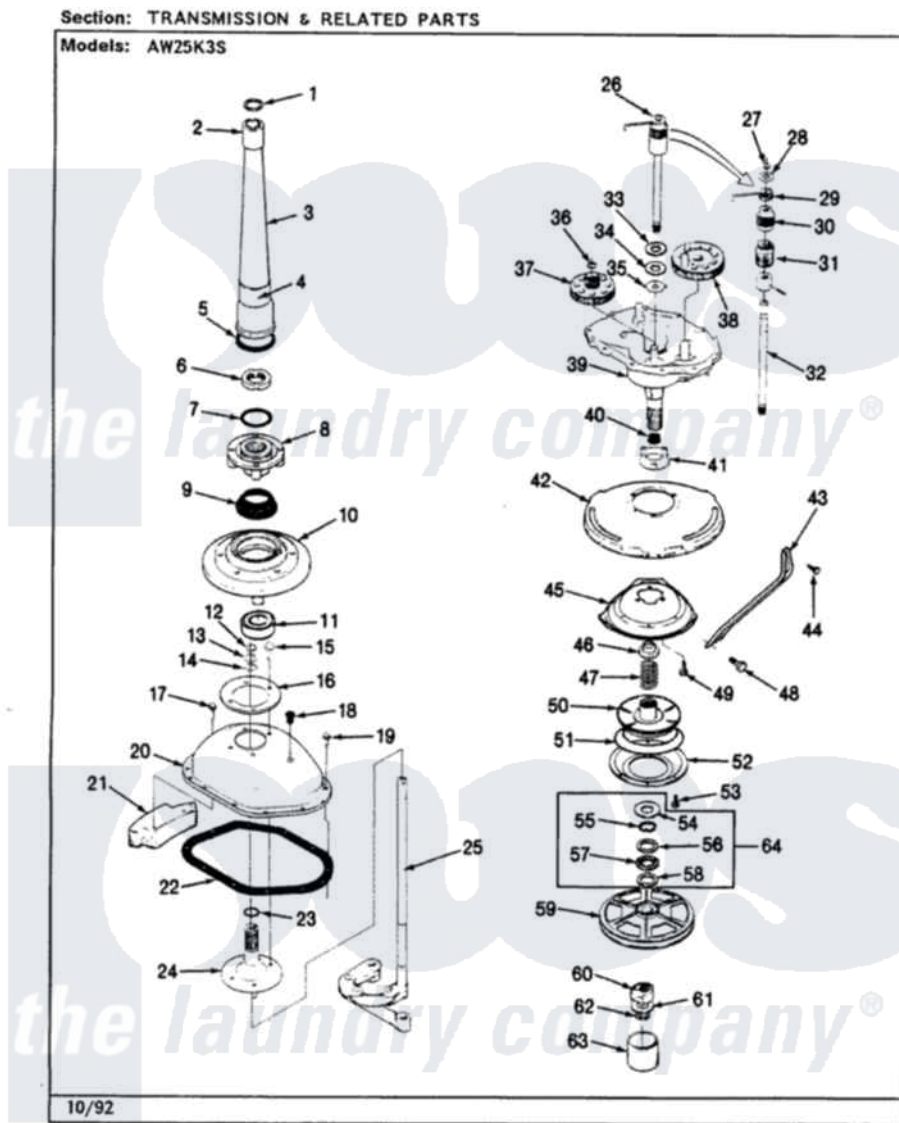

Admiral AW25K3AS 06 - TRANSMISSION (REV. A-E)

Admiral Residential Admiral AW25K3AS Washer Parts Parts Diagram 06 - TRANSMISSION (REV. A-E)
Click on the part number to view part

Item	Original Part Number	Replaced By	Status	Part Description
1	25-7941			"O" Ring, Agr Drive Shaft
2	35-2835	21001066		Bearing, Centerpost
3	35-2792	21001401		Center Pos
4	35-2983		Not Available	CENTERPOST ASSY.
"	33-6790			Bearing, Agitator
5	35-2906			Seal, Centerpost Bottom
6	35-2791			Nut, Spin Tube
7	25-7938			"O" Ring, Basket Drive Hub
8	35-2715		Not Available	BASKET DRIVE HUB ASSY
"	35-3647	W10219156		Tub Seal
9	35-2974			Tub Seal/Hub Assembly
10	35-2716	12001561		Bearing And Seal Housing Assembly
11	35-2972	12001561		Bearing And Seal Housing Assembly
"	35-2205			Bearing, Spin
12	25-7940		Not Available	RING, RETAINING (AG.