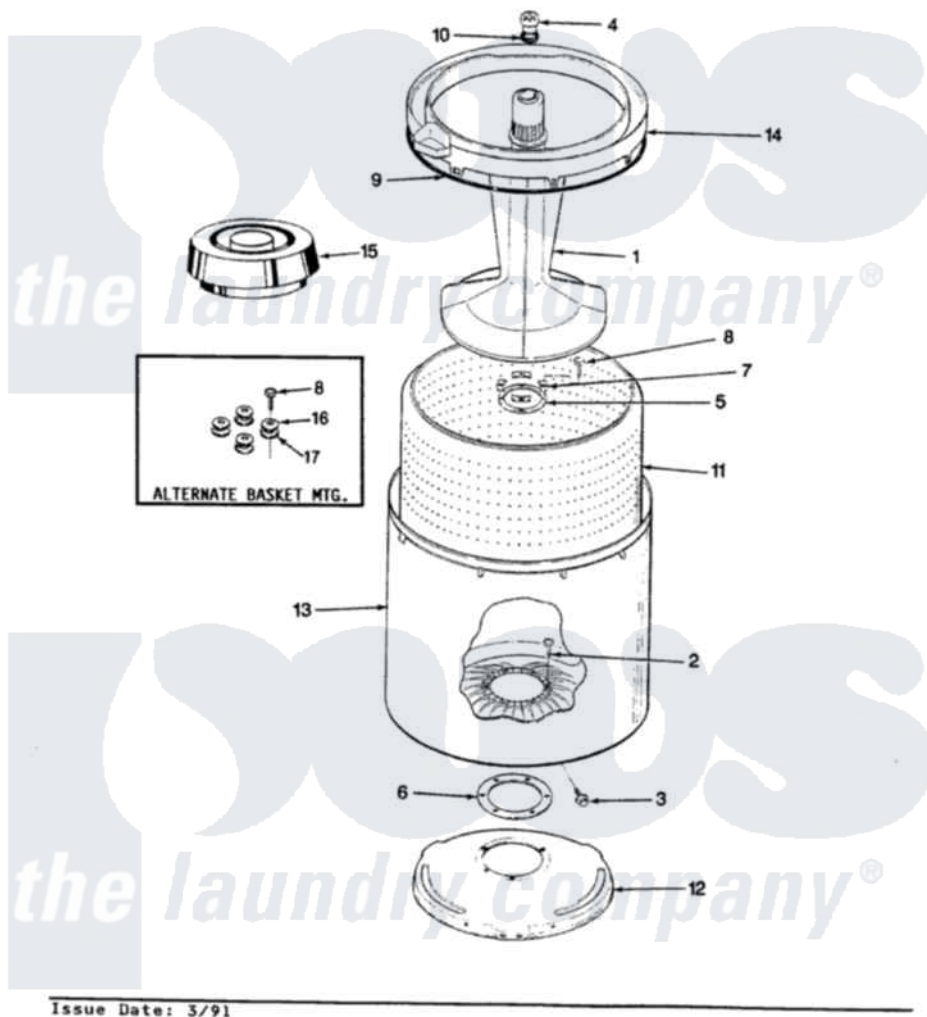

Admiral AW25K3AS 07 - TUB

SECTION: TUB
MODEL: AW25K3S

Admiral Residential Admiral AW25K3AS Washer Parts Parts Diagram 07 - TUB
Click on the part number to view part

Item	Original Part Number	Replaced By	Status	Part Description
1	35-2456	33-4352		Agitator
2	35-2062	21001063		Screw, Shoulder
3	25-7914	22002933		Screw
4	33-6241			Cap
5	35-2060			Seal, Tub To Housing
6	35-2061			Gasket, Tub To Housing
7	35-8799		Not Available	REINFORCEMENT PLATE
8	25-7783	4356852		Screw
9	35-2328			Seal, Tub Top
10	25-7330			Rubber Washer
11	35-2508		Not Available	BASKET WHITE
12	35-2529		Not Available	TUB SUPPORT
13	35-2262		Not Available	SHIELD, TUB TOP
"	35-2038			Tub
14	35-2034		Not Available	TOP, TUB
15	35-2550			Dispenser, Rinse