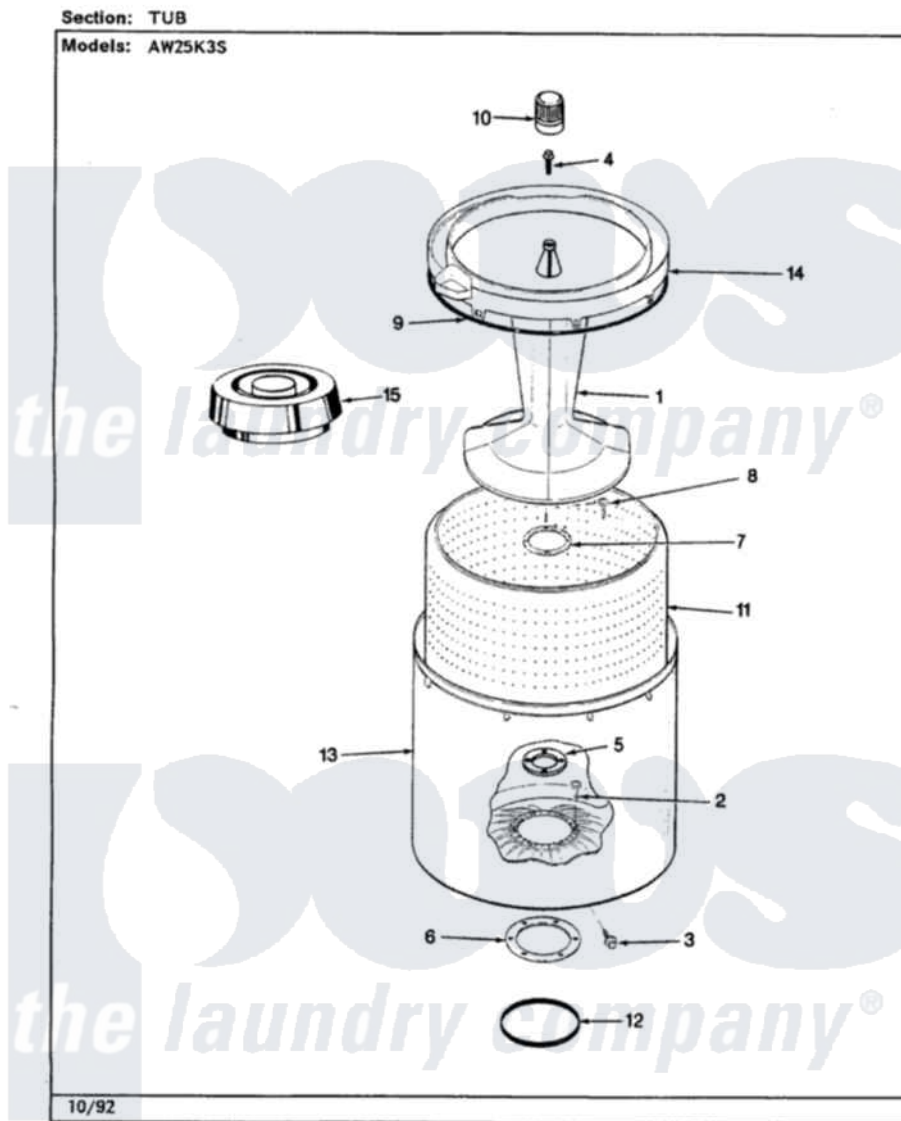

# Admiral AW25K3AS 08 - TUB (REV. A-E)

Admiral [Residential Admiral AW25K3AS Washer Parts](#) Parts Diagram 08 - TUB (REV. A-E)  
Click on the part number to view part

Item	Original Part Number	Replaced By	Status	Part Description
1	<a href="#">35-3580</a>			Agitator
"	35-2717	<a href="#">35-3580</a>		Agitator
2	25-7947	<a href="#">21001063</a>		Screw, Shoulder
3	25-7953	<a href="#">22002933</a>		Screw
4	25-7948	<a href="#">W10309247</a>		Screw
5	<a href="#">35-3685</a>			Gasket, Basket To Centerpost
"	35-2980	<a href="#">35-3685</a>		Gasket, Basket To Centerpost
6	<a href="#">35-3686</a>			Gasket, Tub To Housing
"	<a href="#">35-2979</a>			Gasket, Tub/Hsg
7	<a href="#">35-3014</a>			Gasket And Reinf. Plate Assembly
8	25-7783	<a href="#">4356852</a>		Screw
9	<a href="#">35-2328</a>			Seal, Tub Top
10	<a href="#">35-2733</a>			Cap, Agitator
11	35-3016		Not Available	BASKET ASSY
12	<a href="#">35-2978</a>			Seal, Tub/Housing
13	<a href="#">35-3700</a>			Tub Assembly

"	35-2952	<a href="#">35-3700</a>	Tub Assembly
14	35-2262	Not Available	SHIELD, TUB TOP
"	35-2034	Not Available	TOP, TUB
"	35-3578	Not Available	TOP, TUB
15	<a href="#">35-2550</a>		Dispenser, Rinse