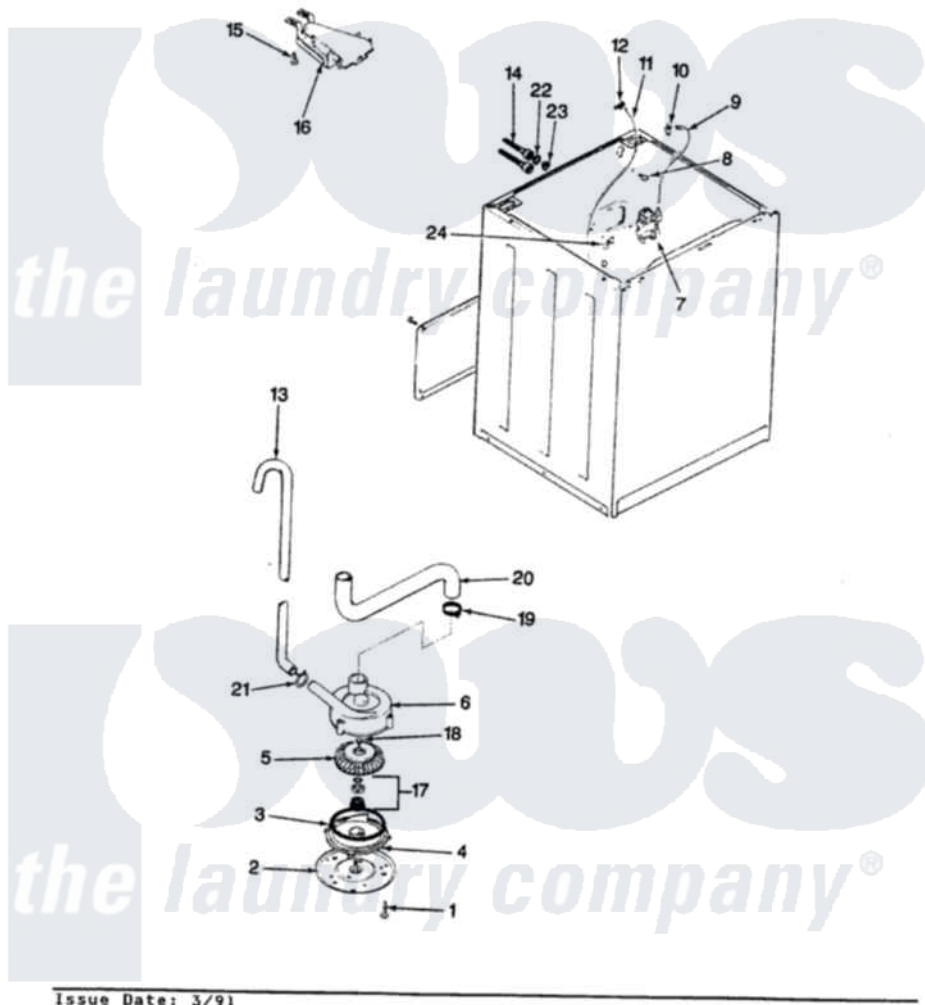

# Admiral AW25K3AS 09 - WATER CARRYING & PUMP ASSY.

SECTION: WATER CARRYING & PUMP ASSEMBLY  
 MODEL: AW25K3S

Issue Date: 3/91

Admiral [Residential Admiral AW25K3AS Washer Parts](#) Parts Diagram 09 - WATER CARRYING & PUMP ASSY.  
 Click on the part number to view part

Item	Original Part Number	Replaced By	Status	Part Description
1	25-7405	<a href="#">3196164</a>		Screw
2	33-6035		Not Available	PLATE & PULLEY ASSY.
3	<a href="#">33-6032</a>			Gasket
4	<a href="#">35-2058</a>			Base, Pump
5	35-2057	<a href="#">35-6465</a>		Pump Assem
6	35-2099	<a href="#">35-6465</a>		Pump Assem
"	35-2056		Not Available	HOUSING, PUMP
7	<a href="#">35-2375</a>			Valve, Water Mixing-230V
"	<a href="#">25-7220</a>			Clip, Cabinet Top
8	25-7867	<a href="#">596669</a>		Clamp, Manifold
9	35-2378	<a href="#">12002749</a>		Hose, Flume Kit
10	25-7867	<a href="#">596669</a>		Clamp, Manifold
11	35-2322	<a href="#">21001748</a>		Hose, Pressure Switch
"	35-2261		Not Available	PAD, PRESSURE SWITCH HOSE
12	<a href="#">33-6099</a>			Clamp
13	33-9436	<a href="#">211704</a>		Hose, Drain

14	33-7046	<a href="#">89503</a>	Hose-Inlet
"	35-0873	<a href="#">76313</a>	Hosefill
15	25-3092	<a href="#">90767</a>	Screw, 8A X 3/8 HeX Washer Head Tapping
16	35-2051	<a href="#">21001760</a>	Flume Assembly / Water Diverter
17	<a href="#">35-0707</a>		Seal, Seat And "O" Ring
18	25-7894	<a href="#">W10001180</a>	Screw
19	25-6099	<a href="#">33-6099</a>	Clamp
20	35-2131	Not Available	HOSE, SUMP TO PUMP
21	25-7080	<a href="#">285655</a>	Clamp, Hose
22	<a href="#">25-7048</a>		Washer
23	33-7313	<a href="#">33-4264N</a>	Strainer And Washer Kit
24	<a href="#">33-6099</a>		Clamp