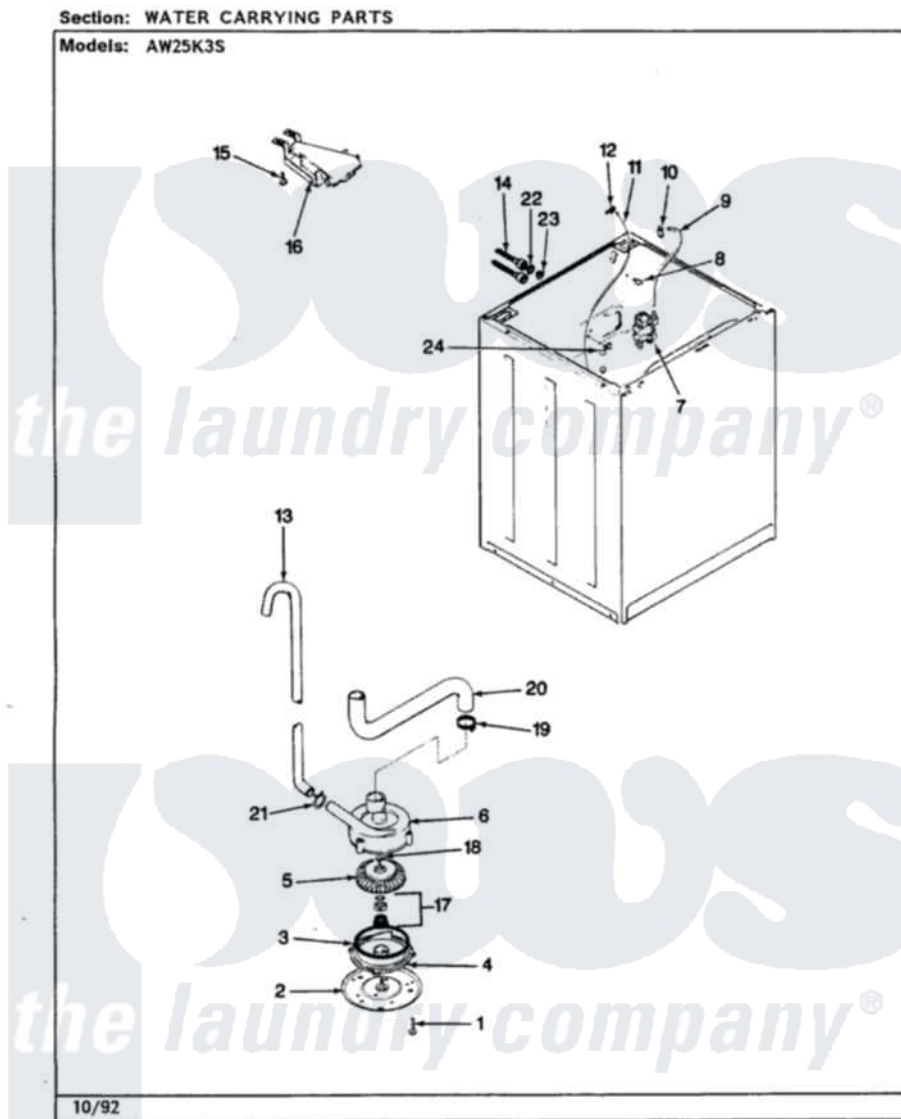

Admiral AW25K3AS 10 - WATER CARRYING (REV. A-E)

Admiral Residential Admiral AW25K3AS Washer Parts Parts Diagram 10 - WATER CARRYING (REV. A-E)
Click on the part number to view part

Item	Original Part Number	Replaced By	Status	Part Description
1	25-7405	3196164		Screw
2	33-6035		Not Available	PLATE & PULLEY ASSY.
3	33-6032			Gasket
4	35-2058			Base, Pump
5	35-2057	35-6465		Pump Assem
6	35-2344			Restrictor, Flow
"	35-2056		Not Available	HOUSING, PUMP
"	35-2099	35-6465		Pump Assem
7	35-2375			Valve, Water Mixing-230V
"	25-7220			Clip, Cabinet Top
8	25-7867	596669		Clamp, Manifold
9	35-2378	12002749		Hose, Flume Kit
10	25-7867	596669		Clamp, Manifold
11	35-2322	21001748		Hose, Pressure Switch
"	35-2261		Not Available	PAD, PRESSURE SWITCH HOSE
12	33-6099			Clamp

13	33-9537	22003814	Retainer, Drain Hose
"	35-2804	21001872	Hose, Drain
14	33-7046	89503	Hose-Inlet
"	35-0873	76313	Hosefill
15	25-3092	90767	Screw, 8A X 3/8 HeX Washer Head Tapping
16	35-2051	21001760	Flume Assembly / Water Diverter
17	35-0707		Seal, Seat And "O" Ring
18	25-7894	W10001180	Screw
19	25-6069	Not Available	CORBIN CLAMP
"	25-6068	285655	Clamp, Hose
20	35-3584	21001915	Hose, Tub To Pump
"	35-2982		Hose Tub To Pump
21	25-7080	285655	Clamp, Hose
22	25-7048		Washer
23	33-7313	33-4264N	Strainer And Washer Kit
24	25-7796	596669	Clamp, Manifold