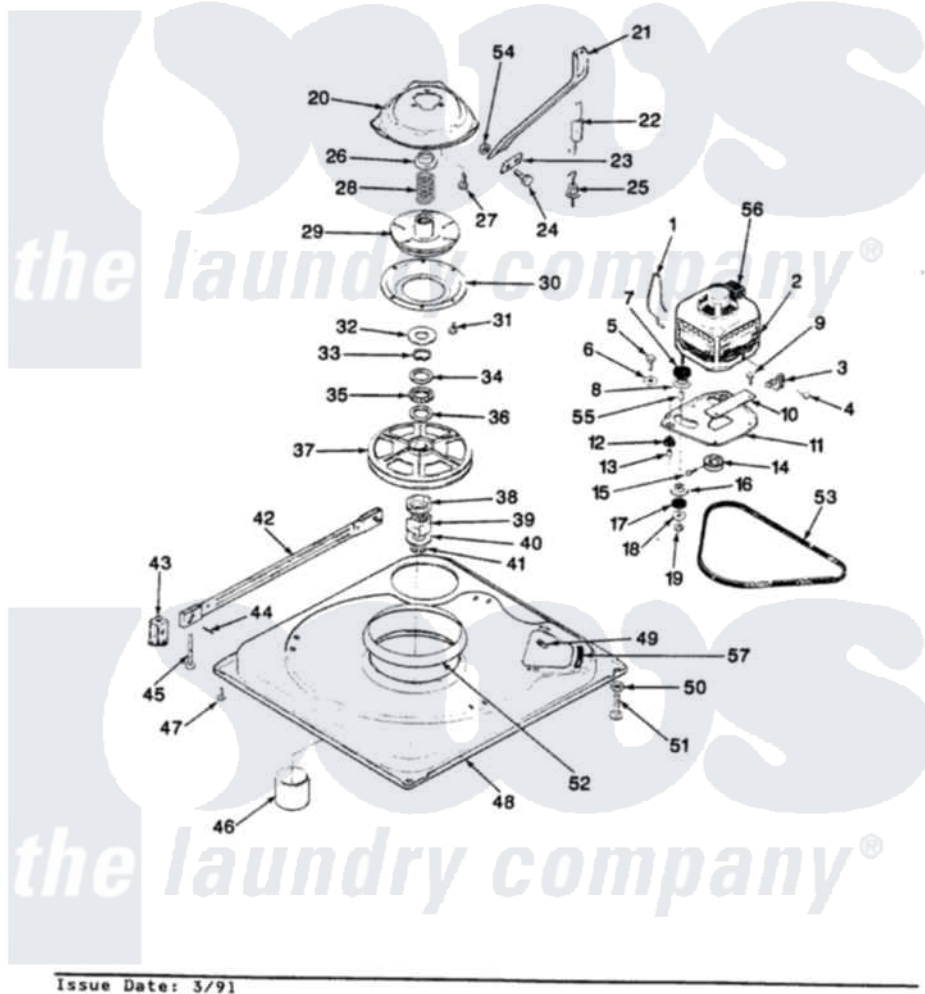

Admiral AW25K3HS 01 - BASE & DRIVE

SECTION: BASE & DRIVE
MODEL: AW25K3S

Admiral [Residential Admiral AW25K3HS Washer Parts](#) Parts Diagram 01 - BASE & DRIVE
Click on the part number to view part

Item	Original Part Number	Replaced By	Status	Part Description
1	35-0235			Spring, Motor Pivot
2	35-2215	LA-2003		Motor Replacement Kit
"	LA-2003			Motor Replacement Kit
3	33-9945			Slide, Foot
4	25-7418	33001178		Back, Tumbler
5	25-7833	21001977		Screw
6	25-7834			Washer, Motor/Base Screw
7	33-9946			Isolator, Motor
8	33-9944	35-3570		Washer, Motor Pivot
9	25-3083	212951		Screw, No.6-32 X 1/4 Inch
10	33-9947		Not Available	DBL.PIVOT SLIDE
11	35-2810	21001783		Plate And Screw Assembly
12	33-9941	35-3646		Isolator, Motor Plate
13	25-7831			Spacer, Mounting
14	33-1171	21001833		Pulley, Motor
15	25-7117			Set Screw