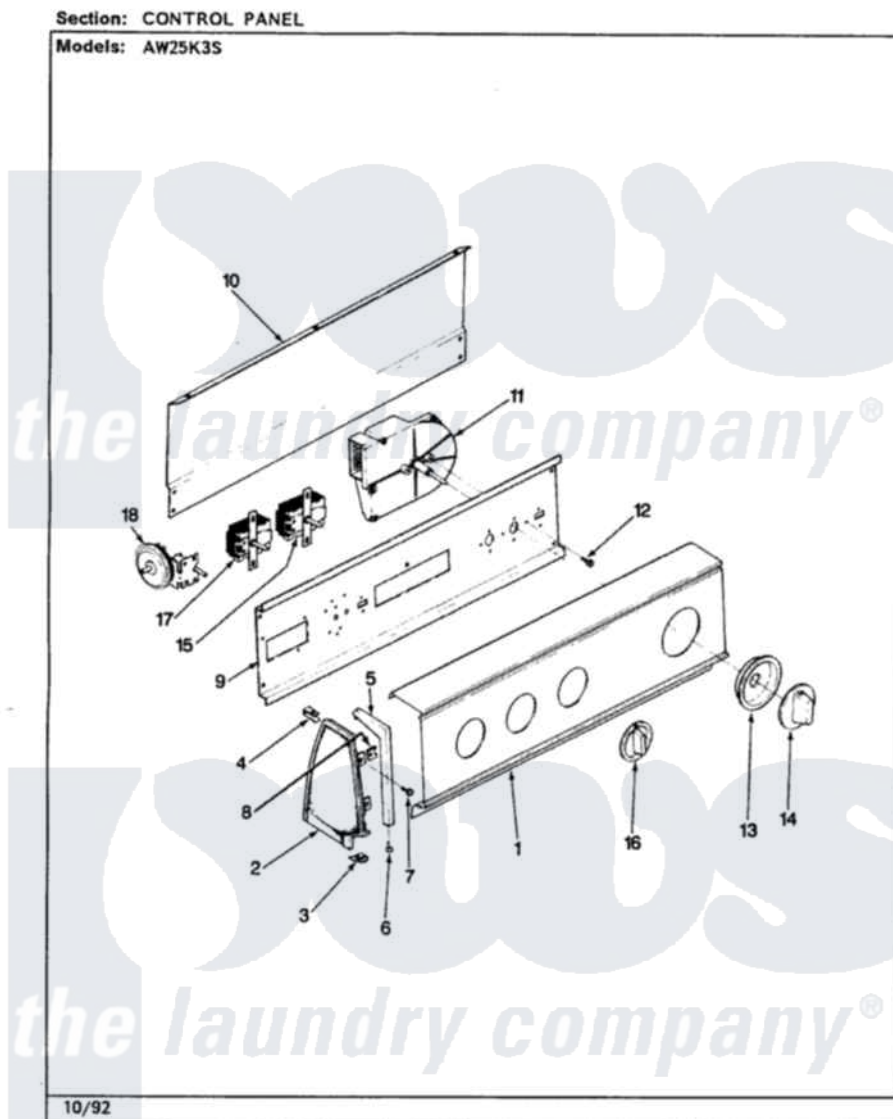

Admiral AW25K3HS 04 - CONTROL PANEL (REV. A-E)

Admiral [Residential Admiral AW25K3HS Washer Parts](#) Parts Diagram 04 - CONTROL PANEL (REV. A-E)
Click on the part number to view part

Item	Original Part Number	Replaced By	Status	Part Description
1	25-7702			Speedclip, End Cap To Control Panel
"	25-7793			Screw
"	35-2852		Not Available	CONTROL PANEL
2	35-2487	21001451		Cap- End
"	35-2488	21001452		Cap- End
3	34-9487		Not Available	PLATE, REINFORCEMENT
"	25-7851			Speedclip, End Cap To Top
"	25-7697	25-2219		Screw
4	25-7435	33002917		Screw, No.10-16
"	25-7852			Speedclip, Rr Shld To End Cap
5	53-0277		Not Available	TRIM, END CAP (RT)
"	53-0278		Not Available	TRIM, END CAP (LT)
6	25-7760			Screw
7	25-3092	90767		Screw, 8A X 3/8 HeX Washer Head Tapping

8	25-7702		Speedclip, End Cap To Control Panel
9	53-1676		Shield, Control
10	25-3457		Screw, Sems
"	25-3092	90767	Screw, 8A X 3/8 HeX Washer Head Tapping
"	25-7853	25-7933	Ring, Retaining
"	35-2688	21001460	Shield, Rear
11	35-2929	Not Available	TIMER
12	25-0205	216412	Screw, Bracket To Timer
13	35-2255	21001497	Skirt Ri
14	35-2486	12500058	Knob Ski
15	35-2839		Switch
"	25-3092	90767	Screw, 8A X 3/8 HeX Washer Head Tapping
16	35-2185	21001283	Knob, Selector----Piq
17	35-2193	Not Available	SWITCH, ROTARY SPEED
"	25-3092	90767	Screw, 8A X 3/8 HeX Washer Head Tapping
18	35-2801	21001554	Switch, Water Level
"	25-3092	90767	Screw, 8A X 3/8 HeX Washer Head Tapping
"	35-3283	21001554	Switch, Water Level
NI	35-2926	Not Available	MANUAL, USE & CARE