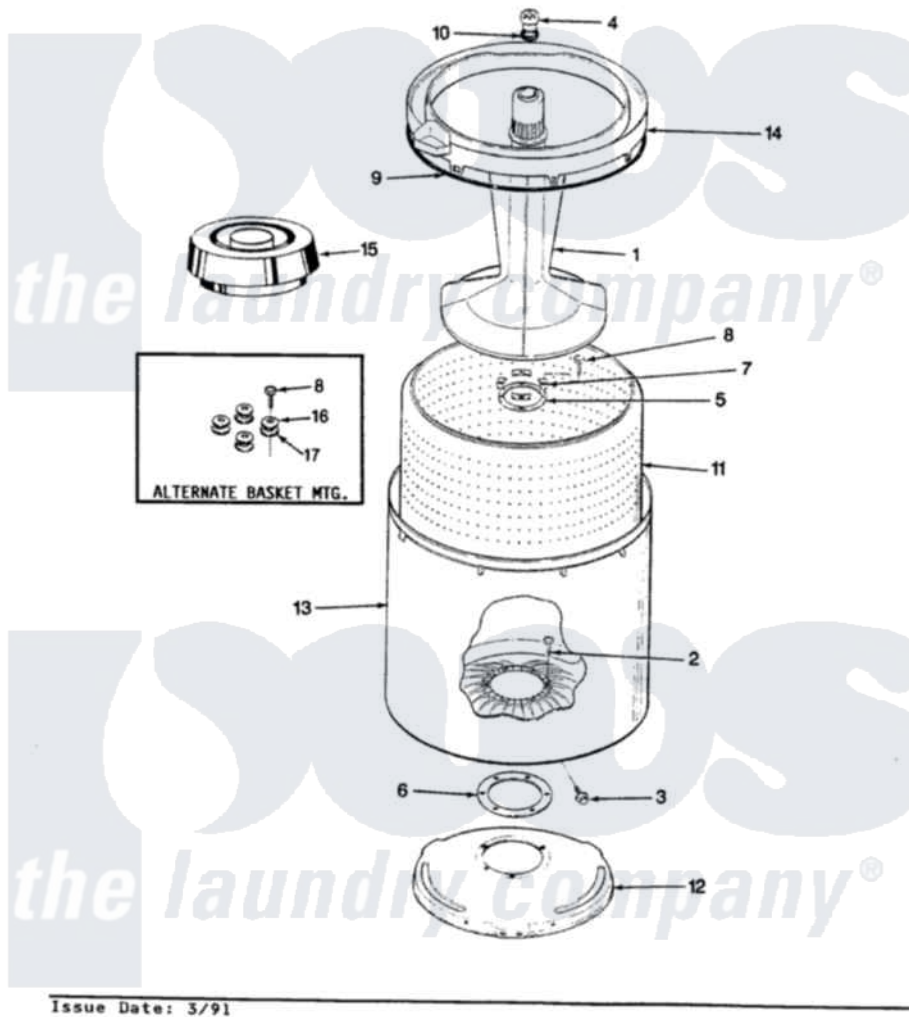

# Admiral AW25K3HS 07 - TUB

SECTION: TUB  
MODEL: AW25K3S

Admiral Residential Admiral AW25K3HS Washer Parts Parts Diagram 07 - TUB  
Click on the part number to view part

Item	Original Part Number	Replaced By	Status	Part Description
1	35-2456	<a href="#">33-4352</a>		Agitator
2	35-2062	<a href="#">21001063</a>		Screw, Shoulder
3	25-7914	<a href="#">22002933</a>		Screw
4	<a href="#">33-6241</a>			Cap
5	<a href="#">35-2060</a>			Seal, Tub To Housing
6	<a href="#">35-2061</a>			Gasket, Tub To Housing
7	35-8799		Not Available	REINFORCEMENT PLATE
8	25-7783	<a href="#">4356852</a>		Screw
9	<a href="#">35-2328</a>			Seal, Tub Top
10	<a href="#">25-7330</a>			Rubber Washer
11	35-2508		Not Available	BASKET WHITE
12	35-2529		Not Available	TUB SUPPORT
13	35-2262		Not Available	SHIELD, TUB TOP
"	<a href="#">35-2038</a>			Tub
14	35-2034		Not Available	TOP, TUB
15	<a href="#">35-2550</a>			Dispenser, Rinse