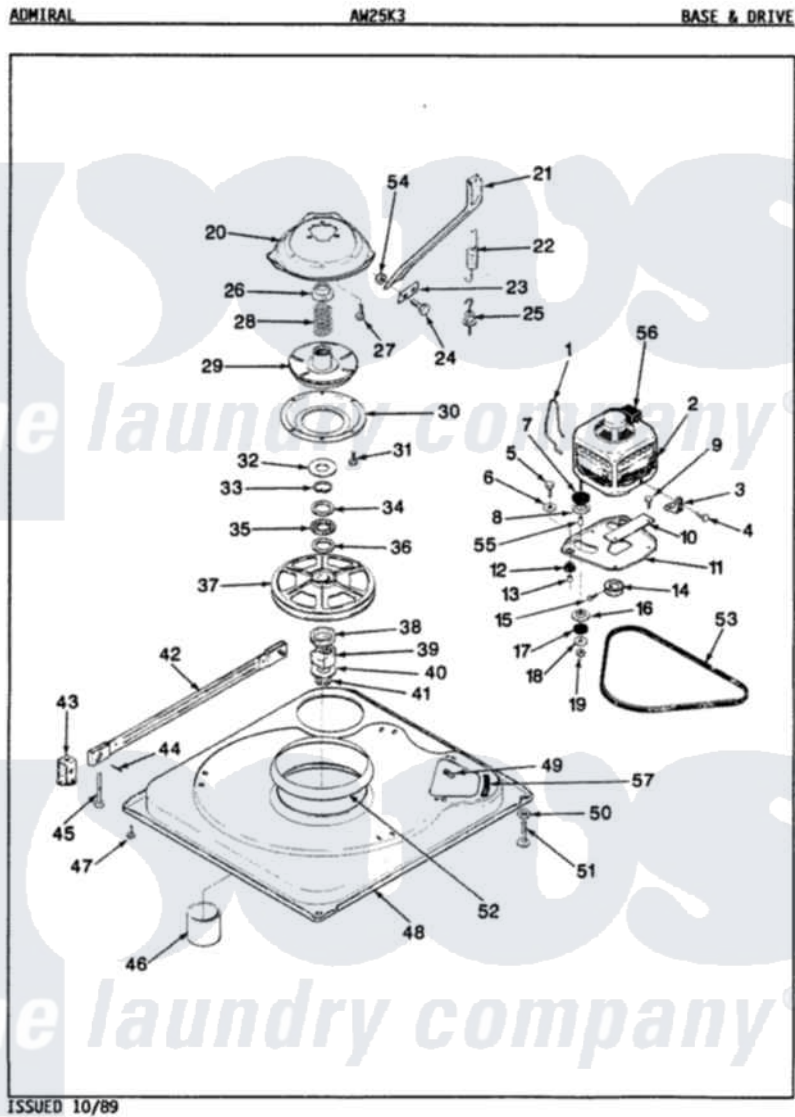

Admiral AW25K3W 01 - BASE & DRIVE (REV. A-D)

Admiral Residential Admiral AW25K3W Washer Parts Parts Diagram 01 - BASE & DRIVE (REV. A-D)
 Click on the part number to view part

Item	Original Part Number	Replaced By	Status	Part Description
1	35-0235			Spring, Motor Pivot
2	35-2215	LA-2003		Motor Replacement Kit
"	LA-2003			Motor Replacement Kit
3	33-9945			Slide, Foot
4	25-7418	33001178		Back, Tumbler
5	25-7833	21001977		Screw
6	25-7834			Washer, Motor/Base Screw
7	33-9946			Isolator, Motor
8	33-9944	35-3570		Washer, Motor Pivot
9	25-3083	212951		Screw, No.6-32 X 1/4 Inch
10	33-9947		Not Available	DBL.PIVOT SLIDE
11	35-2021	21001783		Plate And Screw Assembly
12	33-9941	35-3646		Isolator, Motor Plate
13	25-7831			Spacer, Mounting
14	35-2124	W10143344		Pulley
15	25-7117			Set Screw