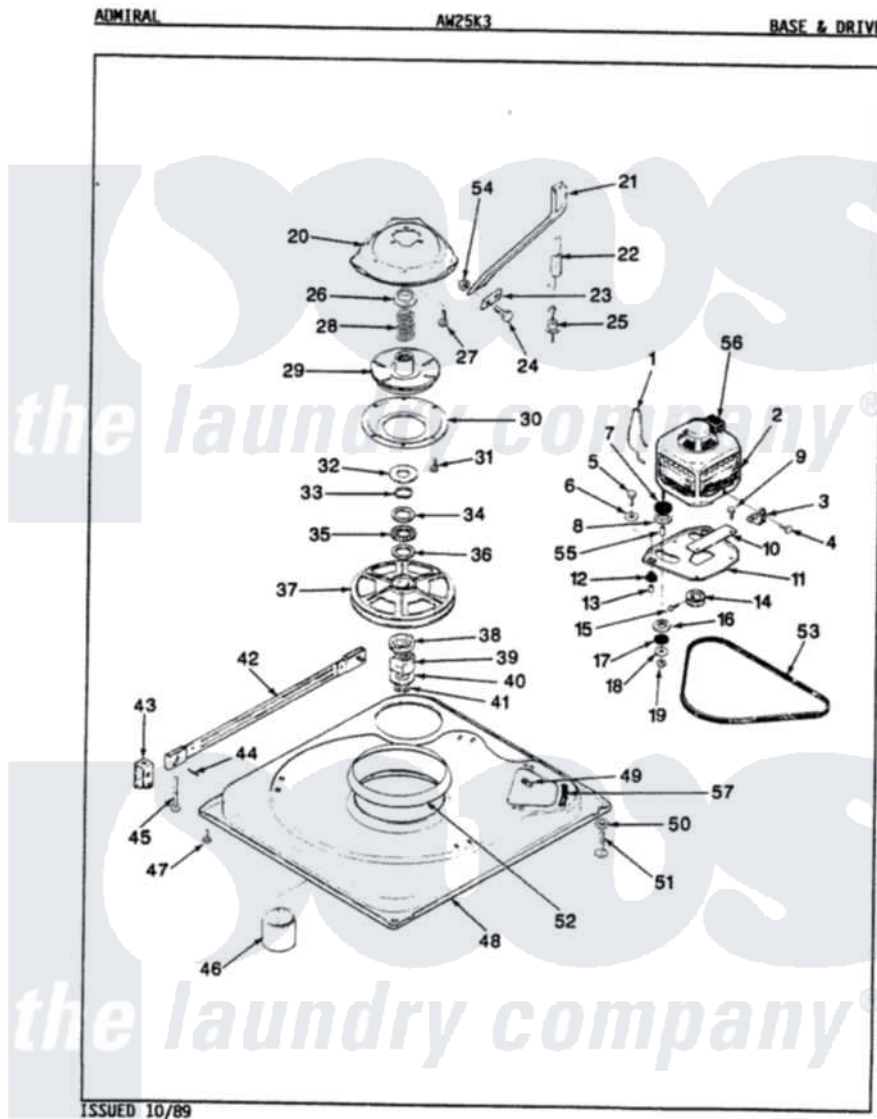

Admiral AW25K3W 02 - BASE & DRIVE (REV. E-J)

Admiral Residential Admiral AW25K3W Washer Parts Parts Diagram 02 - BASE & DRIVE (REV. E-J)
 Click on the part number to view part

Item	Original Part Number	Replaced By	Status	Part Description
1	35-0235			Spring, Motor Pivot
2	LA-2003			Motor Replacement Kit
"	35-2215	LA-2003		Motor Replacement Kit
3	33-9945			Slide, Foot
4	25-7418	33001178		Back, Tumbler
5	25-7833	21001977		Screw
6	25-7834			Washer, Motor/Base Screw
7	33-9946			Isolator, Motor
8	33-9944	35-3570		Washer, Motor Pivot
9	25-3083	212951		Screw, No.6-32 X 1/4 Inch
10	33-9947		Not Available	DBL.PIVOT SLIDE
11	35-2810	21001783		Plate And Screw Assembly
12	33-9941	35-3646		Isolator, Motor Plate
13	25-7831			Spacer, Mounting
14	35-2124	W10143344		Pulley
15	25-7117			Set Screw