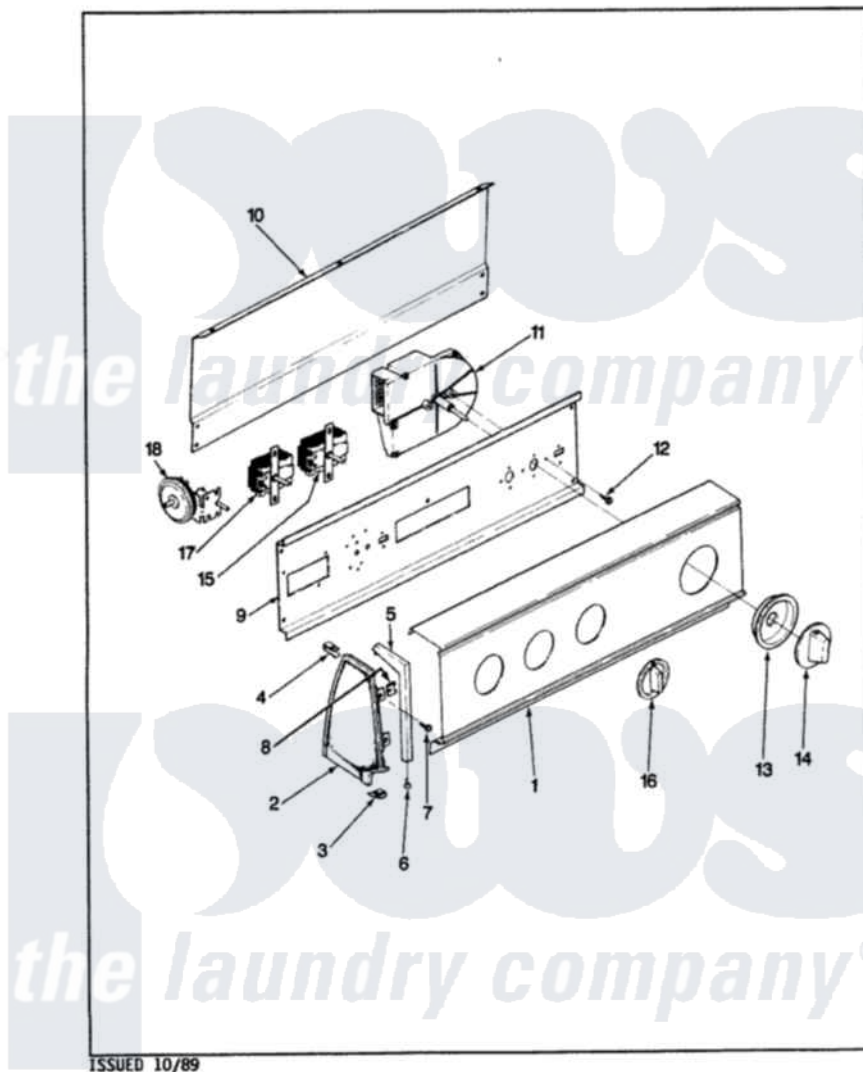

Admiral AW25K3W 03 - CONTROL PANEL (REV. A-D)

ADMIRAL AW25K3 BACKGUARD

ISSUED 10/89

Admiral Residential Admiral AW25K3W Washer Parts Parts Diagram 03 - CONTROL PANEL (REV. A-D)
 Click on the part number to view part

Item	Original Part Number	Replaced By	Status	Part Description
1	35-2174		Not Available	PANEL, CONTROL
"	25-7702			Speedclip, End Cap To Control Panel
"	35-2554		Not Available	PANEL, CONTROL
2	53-0265			LH Endcap
"	53-0264			RH Endcap
3	25-7697	25-2219		Screw
"	25-7851			Speedclip, End Cap To Top
"	34-9487		Not Available	PLATE, REINFORCEMENT
4	25-7852			Speedclip, Rr Shld To End Cap
"	25-7435	33002917		Screw, No.10-16
5	53-0277		Not Available	TRIM, END CAP (RT)
"	53-0278		Not Available	TRIM, END CAP (LT)
6	25-7760			Screw
7	25-3092	90767		Screw, 8A X 3/8 HeX Washer Head Tapping

8	25-7702		Speedclip, End Cap To Control Panel
9	53-0365	53-1676	Shield, Control
10	25-3092	90767	Screw, 8A X 3/8 HeX Washer Head Tapping
"	25-3457		Screw, Sems
"	25-7853	25-7933	Ring, Retaining
"	53-0268	21001460	Shield, Rear
11	35-2326	35-2781	Timer
12	25-0205	216412	Screw, Bracket To Timer
13	35-2255	21001497	Skirt Ri
14	35-2187	12500058	Knob Ski
15	35-0114		Not Available TEMP SWITCH
"	25-3092	90767	Screw, 8A X 3/8 HeX Washer Head Tapping
16	35-2185	21001283	Knob, Selector----Piq
17	35-2193		Not Available SWITCH, ROTARY SPEED
"	25-3092	90767	Screw, 8A X 3/8 HeX Washer Head Tapping
18	35-2145	21001554	Switch, Water Level
"	25-3092	90767	Screw, 8A X 3/8 HeX Washer Head Tapping
NI	33-8304		Not Available MANUAL, USE & CARE