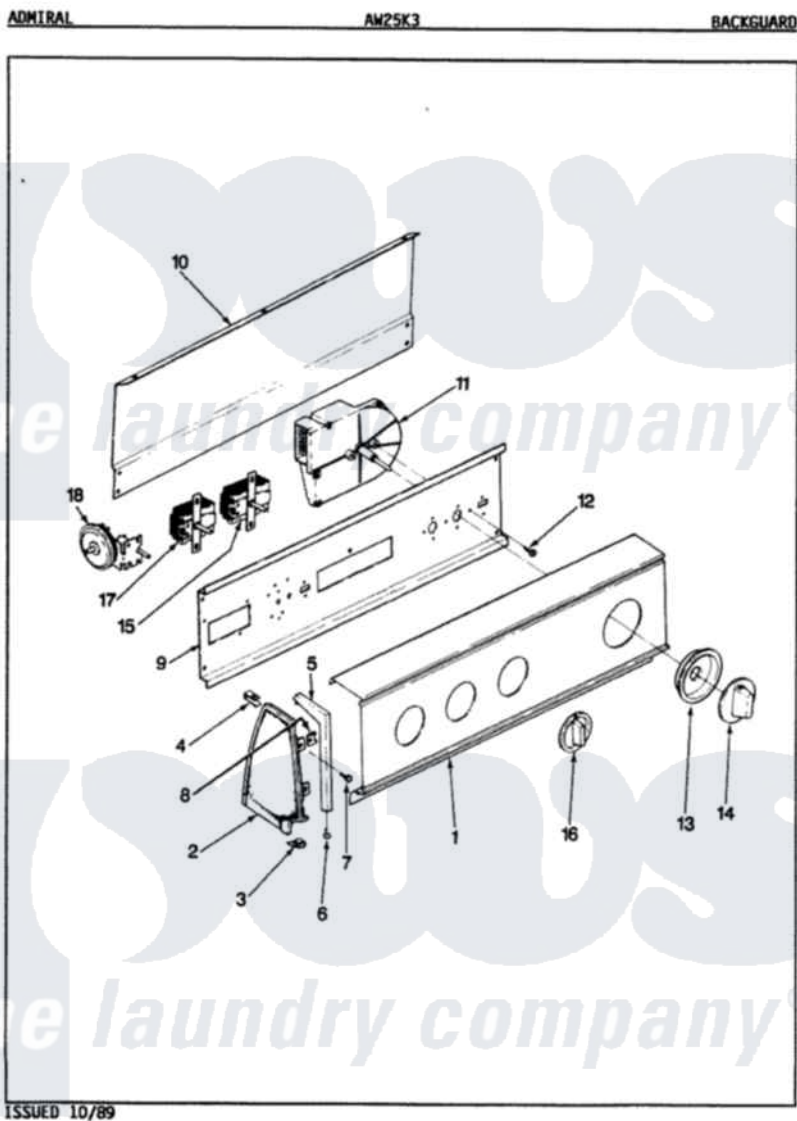

# Admiral AW25K3W 04 - CONTROL PANEL (REV. E-J)

ISSUED 10/89

Admiral Residential Admiral AW25K3W Washer Parts Parts Diagram 04 - CONTROL PANEL (REV. E-J)  
 Click on the part number to view part

Item	Original Part Number	Replaced By	Status	Part Description
1	25-7649	<a href="#">910187</a>		Screw
"	<a href="#">25-7702</a>			Speedclip, End Cap To Control Panel
"	35-2554		Not Available	PANEL, CONTROL
2	35-2488	<a href="#">21001452</a>		Cap- End
"	35-2487	<a href="#">21001451</a>		Cap- End
3	34-9487		Not Available	PLATE, REINFORCEMENT
"	25-7697	<a href="#">25-2219</a>		Screw
"	<a href="#">25-7851</a>			Speedclip, End Cap To Top
4	W10124350		Not Available	NOT REQUIRED PART OR SEE NOTE
"	25-7435	<a href="#">33002917</a>		Screw, No.10-16
5	53-0277		Not Available	TRIM, END CAP (RT)
"	53-0278		Not Available	TRIM, END CAP (LT)
6	<a href="#">25-7760</a>			Screw
7	25-3092	<a href="#">90767</a>		Screw, 8A X 3/8 HeX Washer Head Tapping

8	<a href="#">25-7702</a>		Speedclip, End Cap To Control Panel
9	<a href="#">53-1676</a>		Shield, Control
10	25-3092	<a href="#">90767</a>	Screw, 8A X 3/8 HeX Washer Head Tapping
"	<a href="#">25-3457</a>		Screw, Sems
"	25-7853	<a href="#">25-7933</a>	Ring, Retaining
"	35-2688	<a href="#">21001460</a>	Shield, Rear
11	35-2326	<a href="#">35-2781</a>	Timer
12	25-0205	<a href="#">216412</a>	Screw, Bracket To Timer
13	35-2255	<a href="#">21001497</a>	Skirt Ri
14	35-2187	<a href="#">12500058</a>	Knob Ski
15	35-0114		Not Available
			TEMP SWITCH
"	25-3092	<a href="#">90767</a>	Screw, 8A X 3/8 HeX Washer Head Tapping
16	35-2185	<a href="#">21001283</a>	Knob, Selector---Piq
17	35-2193		Not Available
			SWITCH, ROTARY SPEED
"	25-3092	<a href="#">90767</a>	Screw, 8A X 3/8 HeX Washer Head Tapping
18	35-2145	<a href="#">21001554</a>	Switch, Water Level
"	25-3092	<a href="#">90767</a>	Screw, 8A X 3/8 HeX Washer Head Tapping
NI	33-8304		Not Available
			MANUAL, USE & CARE