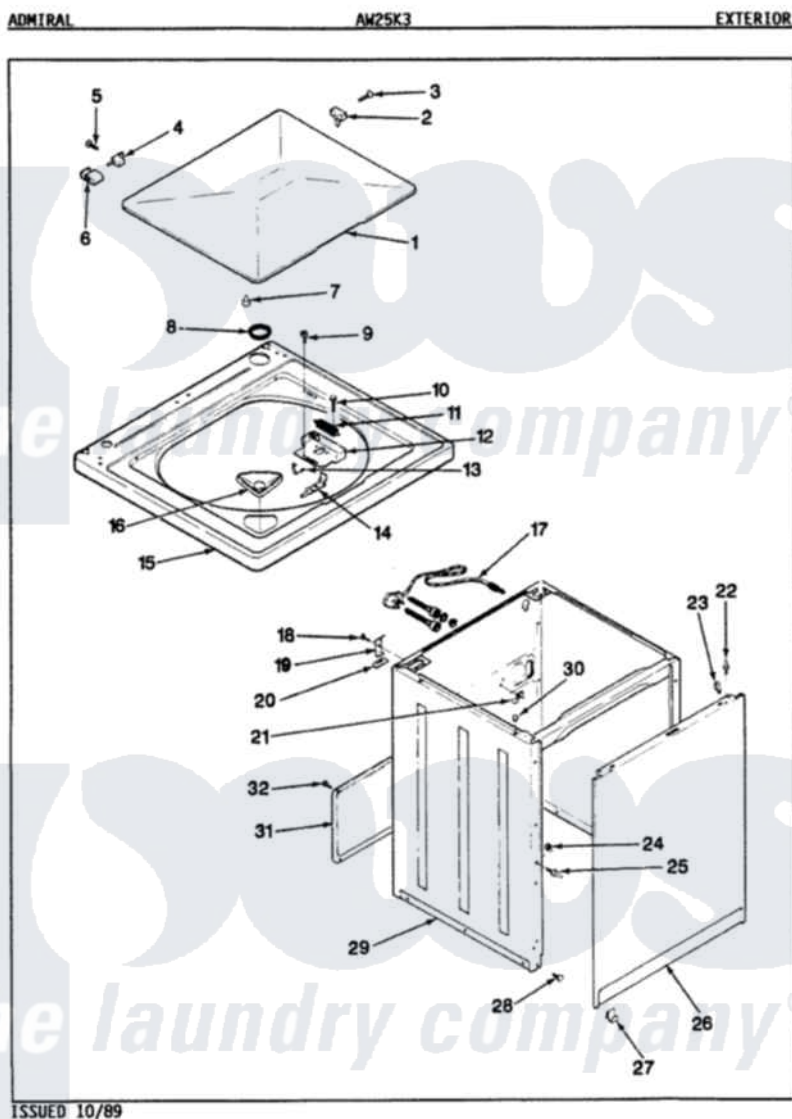

# Admiral AW25K3W 05 - EXTERIOR (REV. A-D)

Admiral Residential Admiral AW25K3W Washer Parts Parts Diagram 05 - EXTERIOR (REV. A-D)  
 Click on the part number to view part

Item	Original Part Number	Replaced By	Status	Part Description
1	<a href="#">35-2026</a>			Lid
2	<a href="#">25-7436</a>			Nylite Washer
"	<a href="#">43-0057</a>			Actuator, Door Switch
3	<a href="#">25-7438</a>			Screw
4	25-7086	<a href="#">Y0308025</a>		Washer, Stainless Steel
"	<a href="#">35-2045</a>			Pin, Hinge
5	<a href="#">25-7893</a>			Screw
6	<a href="#">35-2044</a>			Hinge, Lid
7	<a href="#">35-0581</a>			Bumper, Door
8	<a href="#">35-2063</a>			Bushing, Insulator
9	25-7463	<a href="#">7101P012-60</a>		Screw
10	25-7437	<a href="#">40040701</a>		Screw, Tapping No.6b-20
11	33-9064	<a href="#">12001187</a>		Kit, Lid Switch Assembly
"	33-8911	<a href="#">12001187</a>		Kit, Lid Switch Assembly
12	33-8289	<a href="#">12001187</a>		Kit, Lid Switch Assembly
13	<a href="#">25-7878</a>			Clip

14	33-9063	<a href="#">12001187</a>	Kit, Lid Switch Assembly
15	35-2027	<a href="#">35-2739</a>	Top, Cabinet
16	33-9906	<a href="#">21001167</a>	Dispenser, Bleach
17	35-0680		Not Available CORD, POWER
18	<a href="#">25-7893</a>		Screw
19	33-7450	<a href="#">35-2846</a>	Hinge, Cabinet Top
20	<a href="#">33-0930</a>		Pad, Top Hinge
21	<a href="#">33-6099</a>		Clamp
22	<a href="#">53-0643</a>		Pin, Locator
23	<a href="#">34-9701</a>		Guide, Cabinet
24	25-0224	<a href="#">3400029</a>	Nut, Adapter Plate
25	<a href="#">53-0643</a>		Pin, Locator
26	<a href="#">35-2084</a>		Panel, Front
27	<a href="#">53-0120</a>		Clip, Front Panel
28	<a href="#">33-2653</a>		Bumper, Cabinet
29	35-2106	<a href="#">21001871</a>	Cabinet
30	<a href="#">33-2653</a>		Bumper, Cabinet
31	35-2108	<a href="#">21001871</a>	Cabinet
32	25-7733	<a href="#">681414</a>	Screw, 10AB X 1/2