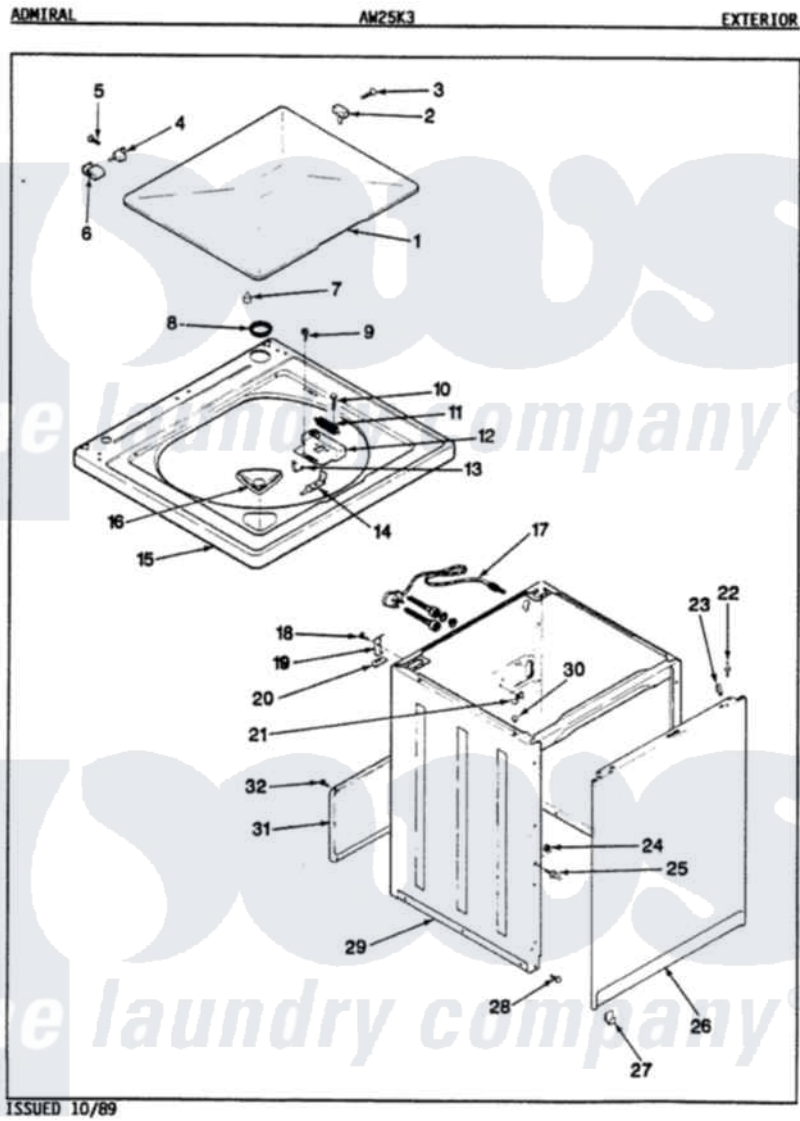

# Admiral AW25K3W 06 - EXTERIOR (REV. E-J)

ISSUED 10/89

Admiral Residential Admiral AW25K3W Washer Parts Parts Diagram 06 - EXTERIOR (REV. E-J)  
 Click on the part number to view part

Item	Original Part Number	Replaced By	Status	Part Description
1	<a href="#">35-2026</a>			Lid
2	<a href="#">25-7436</a>			Nylite Washer
"	<a href="#">43-0057</a>			Actuator, Door Switch
3	<a href="#">25-7438</a>			Screw
4	25-7086	<a href="#">Y0308025</a>		Washer, Stainless Steel
"	<a href="#">35-2045</a>			Pin, Hinge
5	<a href="#">25-7893</a>			Screw
6	<a href="#">35-2044</a>			Hinge, Lid
7	<a href="#">35-0581</a>			Bumper, Door
8	<a href="#">35-2063</a>			Bushing, Insulator
9	25-7463	<a href="#">7101P012-60</a>		Screw
10	25-7437	<a href="#">40040701</a>		Screw, Tapping No.6b-20
11	33-9064	<a href="#">12001187</a>		Kit, Lid Switch Assembly
"	33-8911	<a href="#">12001187</a>		Kit, Lid Switch Assembly
12	33-8289	<a href="#">12001187</a>		Kit, Lid Switch Assembly
13	<a href="#">25-7878</a>			Clip

14	33-9063	<a href="#">12001187</a>	Kit, Lid Switch Assembly
15	<a href="#">35-2739</a>		Top, Cabinet
16	33-9906	<a href="#">21001167</a>	Dispenser, Bleach
17	35-0680		Not Available
18	<a href="#">25-7893</a>		CORD, POWER
19	33-7450	<a href="#">35-2846</a>	Screw
20	<a href="#">33-0930</a>		Hinge, Cabinet Top
21	<a href="#">33-6099</a>		Pad, Top Hinge
22	<a href="#">53-0643</a>		Clamp
23	<a href="#">34-9701</a>		Pin, Locator
24	25-0224	<a href="#">3400029</a>	Guide, Cabinet
25	<a href="#">53-0643</a>		Nut, Adapter Plate
26	<a href="#">35-2084</a>		Pin, Locator
27	<a href="#">53-0120</a>		Panel, Front
28	<a href="#">33-2653</a>		Clip, Front Panel
29	35-2106	<a href="#">21001871</a>	Bumper, Cabinet
30	<a href="#">33-2653</a>		Cabinet
31	35-2108	<a href="#">21001871</a>	Bumper, Cabinet
32	25-7733	<a href="#">681414</a>	Cabinet
			Screw, 10AB X 1/2