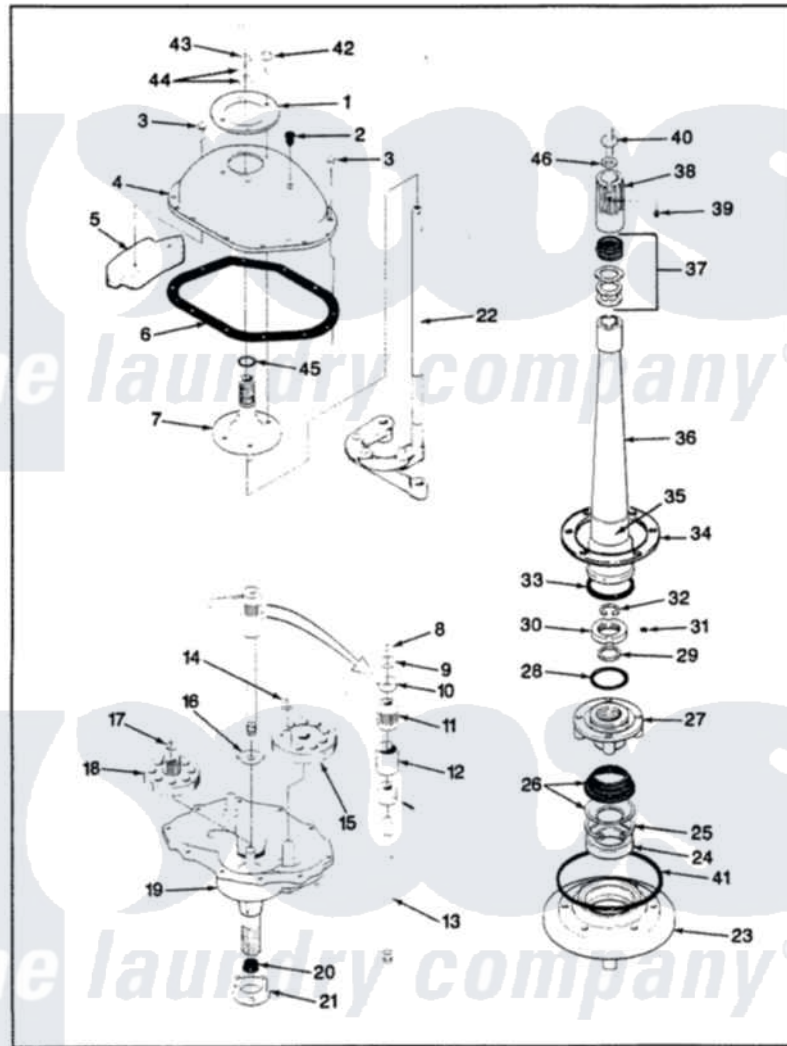

Admiral AW25K3W 07 - TRANSMISSION (REV. A-D)

ADMIRAL AM25K3 TRANSMISSION & RELATED PARTS

ISSUED 10/89

Admiral Residential Admiral AW25K3W Washer Parts Parts Diagram 07 - TRANSMISSION (REV. A-D)
 Click on the part number to view part

Item	Original Part Number	Replaced By	Status	Part Description
1	33-9893	33-7187		Covr Reinforcmt
2	33-9373		Not Available	OIL FILL PLUG
3	25-7916			Bolt
4	33-4286N			Transmission Cover Kit
5	35-2130		Not Available	COUNTER WEIGHT
6	35-1030		Not Available	GASKET, TRANSMISSION HOUSING
7	33-8763	33-4286N		Transmission Cover Kit
8	25-7847			Ring, Retaining
9	25-7416		Not Available	WASHER, FLAT
10	33-6114	33-6463		Spring
11	35-2001			Pinion, Drive
12	33-3195		Not Available	SPRING
13	35-2116		Not Available	DRIVE SHAFT & HUB ASSY
"	LA-2005			Clutch Assembly Kit
14	25-7091			Thrust Washer
15	35-2043			Crank Gear

16	25-7274		Not Available	WASHER, STEEL
"	35-2070			Washer, Steel W/Tabs
"	35-2462	35-3825		Washer, Nylon
17	25-7853	25-7933		Ring, Retaining
18	35-2013	35-0547		Cluster Gear
19	35-2012		Not Available	TRANSMISSION HOUSING ASSY
20	35-2010	207843		Lip Seal Repair Kit
21	35-2111	12001562		Bearing Assembly
22	35-0628	35-3573		Linkage As
23	35-2059	35-2450		Housing Assembly, Bearing And Seal
24	35-2205			Bearing, Spin
25	25-7849			Retaining Ring
26	33-7224N			Tub Seal Assembly
27	33-9987		Not Available	BASKET HUB ASM
28	35-2061			Gasket, Tub To Housing
29	25-7722	33-4293N		Gasket Kit
30	33-9507	33-9504		Locknut
31	25-7120			Set Screw
32	25-7848			Retaining Ring
33	33-8718			Gasket
34	35-0930			Gasket
35	33-6790			Bearing, Agitator
36	33-4283N		Not Available	CENTERPOST KIT
37	33-7806N			Seal Assembly
38	33-9729		Not Available	DRIVE BLOCK ASM
39	25-7378			Set Screw
40	33-6817			Stud
41	35-2060			Seal, Tub To Housing
42	25-7359			Screw
43	25-7848			Retaining Ring
44	25-7057			Washer, Flat
45	25-7722	33-4293N		Gasket Kit
46	25-7316			Flat Washer
"	LA-2001		Not Available	TRANSMISSION REPLACEMENT KIT