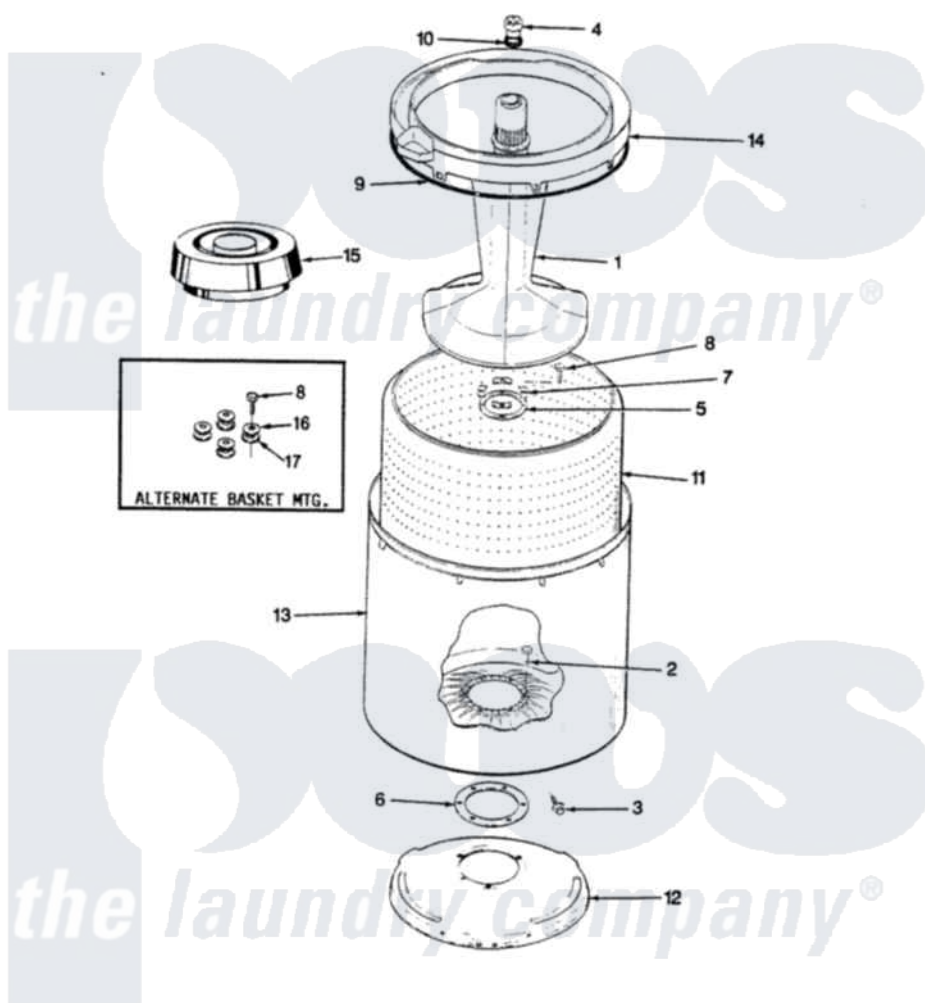

Admiral AW25K3W 10 - TUB (REV. E-J)

SECTION: TUB
MODEL: AW25K3

Issue Date: 6/90

Admiral Residential Admiral AW25K3W Washer Parts Parts Diagram 10 - TUB (REV. E-J)
Click on the part number to view part

Item	Original Part Number	Replaced By	Status	Part Description
1	35-2456	33-4352		Agitator
2	35-2062	21001063		Screw, Shoulder
3	25-7914	22002933		Screw
4	33-6241			Cap
5	35-2060			Seal, Tub To Housing
6	35-2061			Gasket, Tub To Housing
7	35-8799		Not Available	REINFORCEMENT PLATE
8	25-7783	4356852		Screw
9	35-2328			Seal, Tub Top
10	25-7330			Rubber Washer
11	35-2508		Not Available	BASKET WHITE
12	35-2529		Not Available	TUB SUPPORT
13	35-2262		Not Available	SHIELD, TUB TOP
"	35-2038			Tub
14	35-2034		Not Available	TOP, TUB
15	35-2550			Dispenser, Rinse