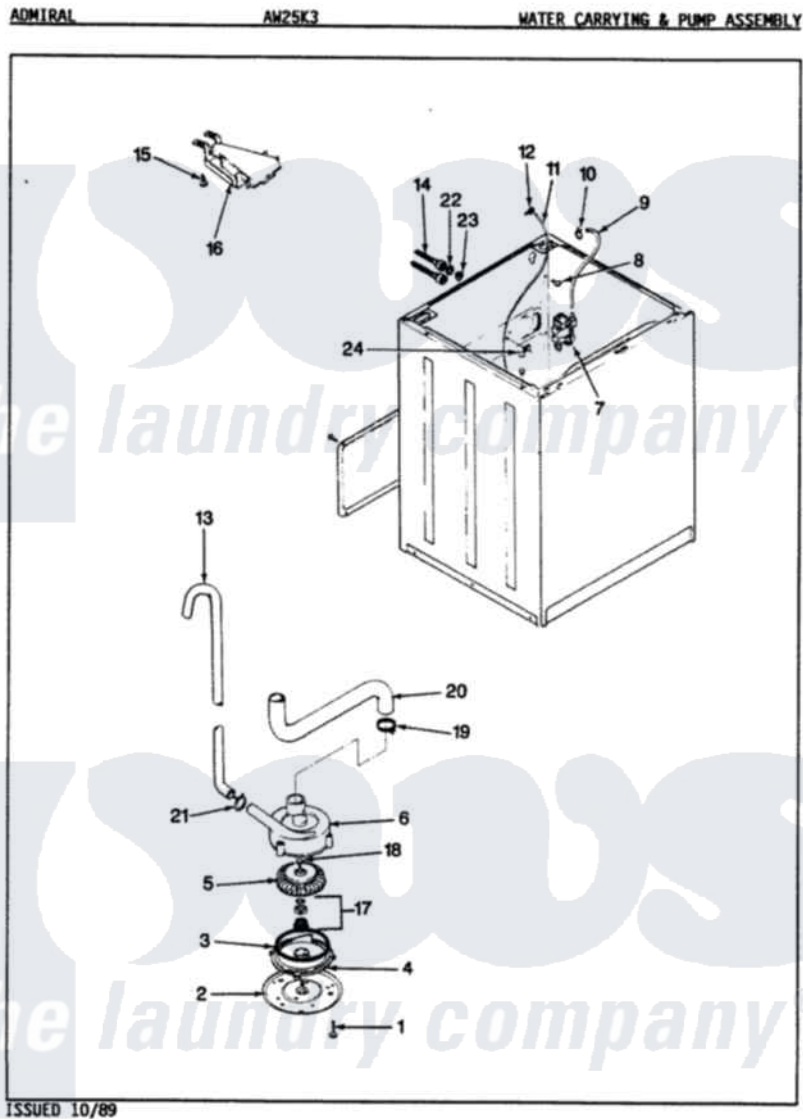

Admiral AW25K3W 12 - WATER CARRYING & PUMP ASSY. (REV. E-J)

Admiral Residential Admiral AW25K3W Washer Parts Parts Diagram 12 - WATER CARRYING & PUMP ASSY. (REV. E-J)

Click on the part number to view part

Item	Original Part Number	Replaced By	Status	Part Description
1	25-7405	3196164		Screw
2	33-6035		Not Available	PLATE & PULLEY ASSY.
3	33-6032			Gasket
4	35-2058			Base, Pump
5	35-2057	35-6465		Pump Assem
6	35-2099	35-6465		Pump Assem
"	35-2056		Not Available	HOUSING, PUMP
7	35-2375			Valve, Water Mixing-230V
"	25-7220			Clip, Cabinet Top
8	25-7867	596669		Clamp, Manifold
9	35-2378	12002749		Hose, Flume Kit
10	25-7867	596669		Clamp, Manifold
11	35-2322	21001748		Hose, Pressure Switch
"	35-2261		Not Available	PAD, PRESSURE SWITCH HOSE
12	33-6099			Clamp

13	33-9436	211704	Hose, Drain
14	33-7046	89503	Hose-Inlet
"	35-0873	76313	Hosefill
15	25-3092	90767	Screw, 8A X 3/8 HeX Washer Head Tapping
16	35-2051	21001760	Flume Assembly / Water Diverter
17	35-0707		Seal, Seat And "O" Ring
18	25-7894	W10001180	Screw
19	25-6099	33-6099	Clamp
20	35-2131	Not Available	HOSE, SUMP TO PUMP
21	25-7080	285655	Clamp, Hose
22	25-7048		Washer
23	33-7313	33-4264N	Strainer And Washer Kit
24	33-6099		Clamp