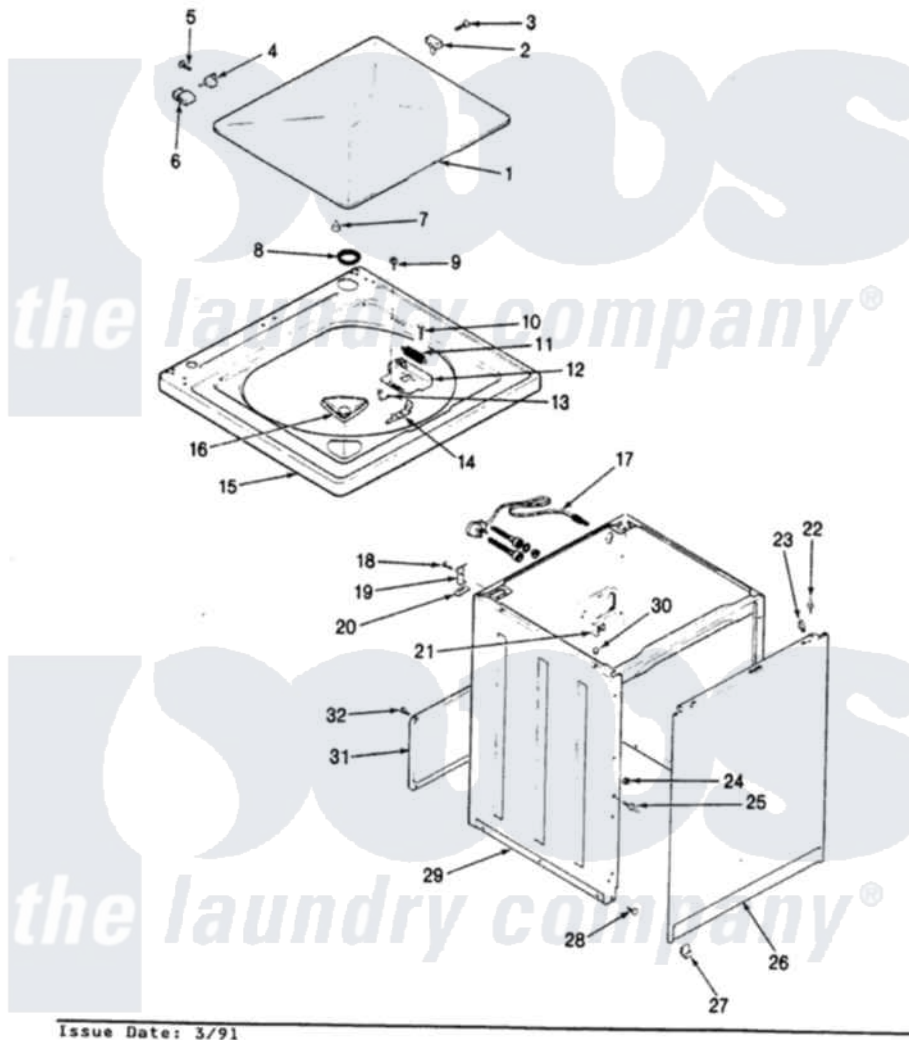

Admiral AW25K3WS 05 - EXTERIOR

SECTION: EXTERIOR
MODEL: AW25K3S

Issue Date: 3/91

Admiral [Residential Admiral AW25K3WS Washer Parts](#) Parts Diagram 05 - EXTERIOR
Click on the part number to view part

Item	Original Part Number	Replaced By	Status	Part Description
1	35-2026			Lid
2	25-7436			Nylite Washer
"	43-0057			Actuator, Door Switch
3	25-7438			Screw
4	25-7086	Y0308025		Washer, Stainless Steel
"	35-2045			Pin, Hinge
5	25-7893			Screw
6	35-2044			Hinge, Lid
7	35-0581			Bumper, Door
8	35-2063			Bushing, Insulator
9	25-7463	7101P012-60		Screw
10	25-7437	40040701		Screw, Tapping No.6b-20
11	35-2814	12001187		Kit, Lid Switch Assembly
12	35-2795	12001187		Kit, Lid Switch Assembly
13	25-7878			Clip
14	35-2805	12001187		Kit, Lid Switch Assembly

15	35-2739		Top, Cabinet
16	33-9906	21001167	Dispenser, Bleach
17	35-0680	Not Available	CORD, POWER
18	25-7893		Screw
19	33-7450	35-2846	Hinge, Cabinet Top
20	33-0930		Pad, Top Hinge
21	33-6099		Clamp
22	53-0643		Pin, Locator
23	34-9701		Guide, Cabinet
24	25-0224	3400029	Nut, Adapter Plate
25	53-0643		Pin, Locator
26	35-2084		Panel, Front
27	53-0120		Clip, Front Panel
28	33-2653		Bumper, Cabinet
29	35-2106	21001871	Cabinet
30	33-2653		Bumper, Cabinet
31	35-2108	21001871	Cabinet
32	25-7733	681414	Screw, 10AB X 1/2