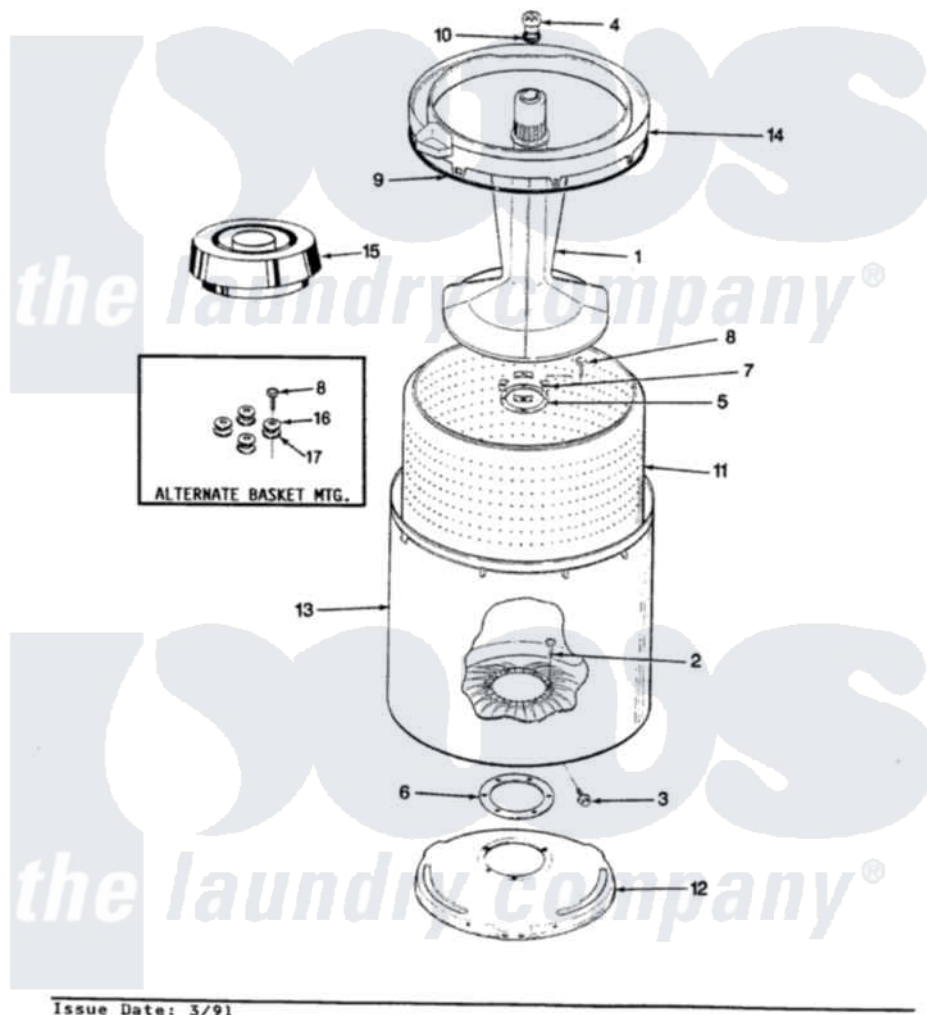

Admiral AW25K3WS 09 - TUB

SECTION: TUB
MODEL: AW25K3S

Issue Date: 3/91

Admiral Residential Admiral AW25K3WS Washer Parts Parts Diagram 09 - TUB
Click on the part number to view part

Item	Original Part Number	Replaced By	Status	Part Description
1	35-2456	33-4352		Agitator
2	35-2062	21001063		Screw, Shoulder
3	25-7914	22002933		Screw
4	33-6241			Cap
5	35-2060			Seal, Tub To Housing
6	35-2061			Gasket, Tub To Housing
7	35-8799		Not Available	REINFORCEMENT PLATE
8	25-7783	4356852		Screw
9	35-2328			Seal, Tub Top
10	25-7330			Rubber Washer
11	35-2508		Not Available	BASKET WHITE
12	35-2529		Not Available	TUB SUPPORT
13	35-2262		Not Available	SHIELD, TUB TOP
"	35-2038			Tub
14	35-2034		Not Available	TOP, TUB
15	35-2550			Dispenser, Rinse