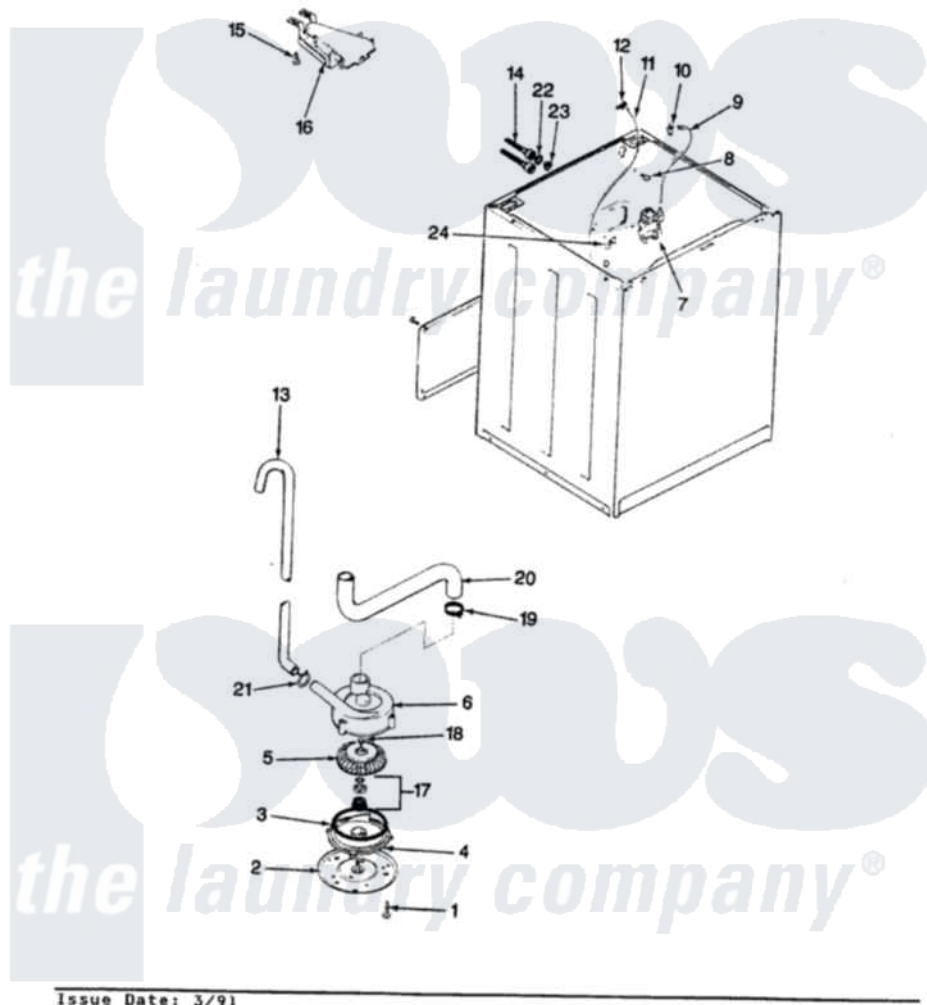

Admiral AW25K3WS 11 - WATER CARRYING & PUMP ASSY.

SECTION: WATER CARRYING & PUMP ASSEMBLY
 MODEL: AW25K3S

Issue Date: 3/91

Admiral Residential Admiral AW25K3WS Washer Parts Parts Diagram 11 - WATER CARRYING & PUMP ASSY.
 Click on the part number to view part

Item	Original Part Number	Replaced By	Status	Part Description
1	25-7405	3196164		Screw
2	33-6035		Not Available	PLATE & PULLEY ASSY.
3	33-6032			Gasket
4	35-2058			Base, Pump
5	35-2057	35-6465		Pump Assem
6	35-2099	35-6465		Pump Assem
"	35-2056		Not Available	HOUSING, PUMP
7	35-2375			Valve, Water Mixing-230V
"	25-7220			Clip, Cabinet Top
8	25-7867	596669		Clamp, Manifold
9	35-2378	12002749		Hose, Flume Kit
10	25-7867	596669		Clamp, Manifold
11	35-2322	21001748		Hose, Pressure Switch
"	35-2261		Not Available	PAD, PRESSURE SWITCH HOSE
12	33-6099			Clamp
13	33-9436	211704		Hose, Drain

14	33-7046	89503	Hose-Inlet
"	35-0873	76313	Hosefill
15	25-3092	90767	Screw, 8A X 3/8 HeX Washer Head Tapping
16	35-2051	21001760	Flume Assembly / Water Diverter
17	35-0707		Seal, Seat And "O" Ring
18	25-7894	W10001180	Screw
19	25-6099	33-6099	Clamp
20	35-2131	Not Available	HOSE, SUMP TO PUMP
21	25-7080	285655	Clamp, Hose
22	25-7048		Washer
23	33-7313	33-4264N	Strainer And Washer Kit
24	33-6099		Clamp