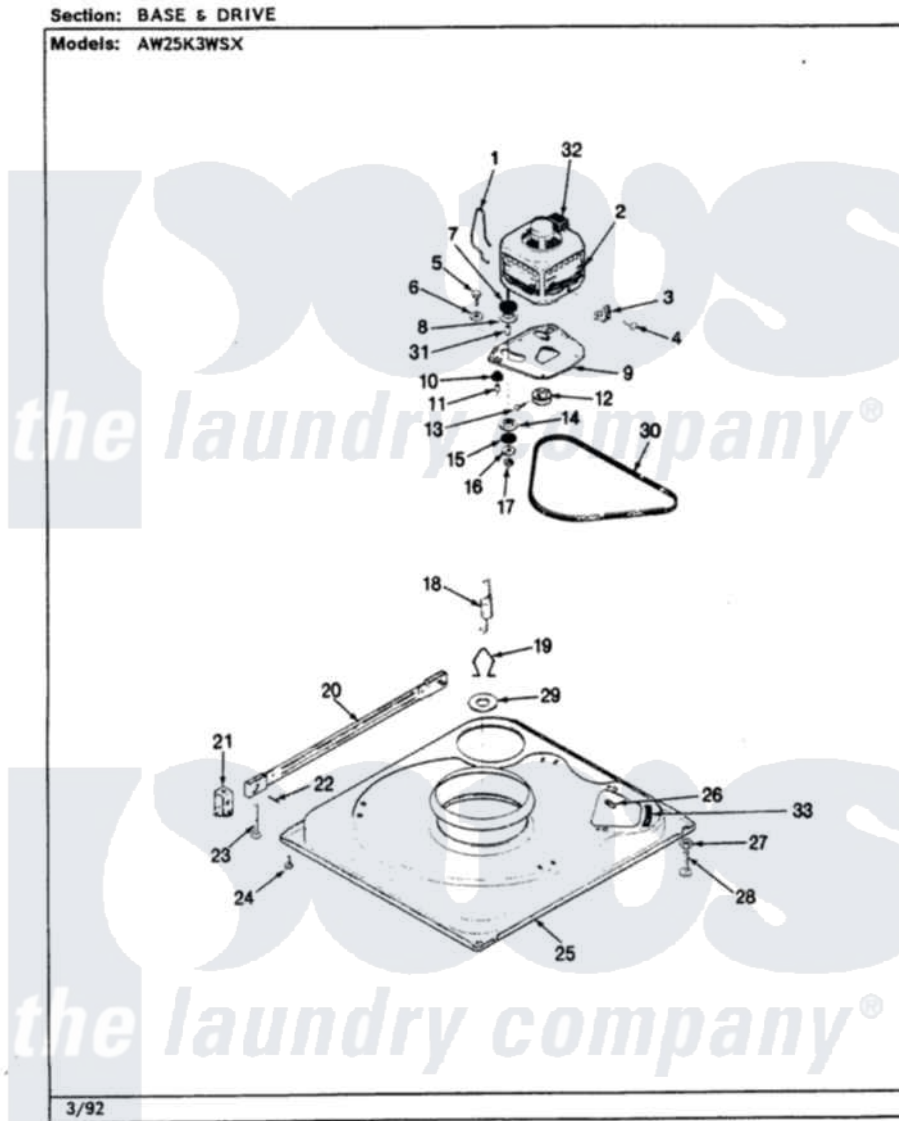

Admiral AW25K3WSX 01 - BASE & DRIVE

Admiral [Residential Admiral AW25K3WSX Washer Parts](#) Parts Diagram 01 - BASE & DRIVE
Click on the part number to view part

Item	Original Part Number	Replaced By	Status	Part Description
1	35-0235			Spring, Motor Pivot
2	LA-2003			Motor Replacement Kit
"	35-2215	LA-2003		Motor Replacement Kit
3	33-9945			Slide, Foot
4	25-7418	33001178		Back, Tumbler
5	25-7833	21001977		Screw
6	25-7834			Washer, Motor/Base Screw
7	33-9946			Isolator, Motor
8	33-9944	35-3570		Washer, Motor Pivot
9	35-2810	21001783		Plate And Screw Assembly
10	33-9941	35-3646		Isolator, Motor Plate
11	25-7831			Spacer, Mounting
12	33-1171	21001833		Pulley, Motor
13	25-7117			Set Screw
14	33-9943	35-3571		Slide, Motor Pivot
15	33-9967			Washer, Motor Isolator

16	25-7047		Washer, Flat
17	25-7325	Y707702	Locknut
18	35-2681		Not Available SPRING, SUSPENSION
19	35-2976		Not Available HOOK, SUSPENSION SPRING
20	35-2049	21001881	Bar, Stabilizer
21	35-2046		Bracket, Stabilizer
22	35-2052		Pin, Stabilizer
23	35-2050	22004469	Leg And Foot Self Stabalizing
24	35-2039		Not Available PAD, FOOT
"	25-7828	489483	Screw 10-32 X 1/2
25	35-2984		Not Available BASE
26	25-7838	25-7845	Speednut, Motor
27	25-7915		Hex Nut
28	35-0837	25001119	Foot And Pad Assembly
"	35-0772	25001119	Foot And Pad Assembly
29	Y25-7951		Washer, Suspension Hook
30	35-2279		Belt, Drive
31	25-7830		Spacer
32	33-9765		Switch, Motor
33	35-2065		Pad, Motor Plate