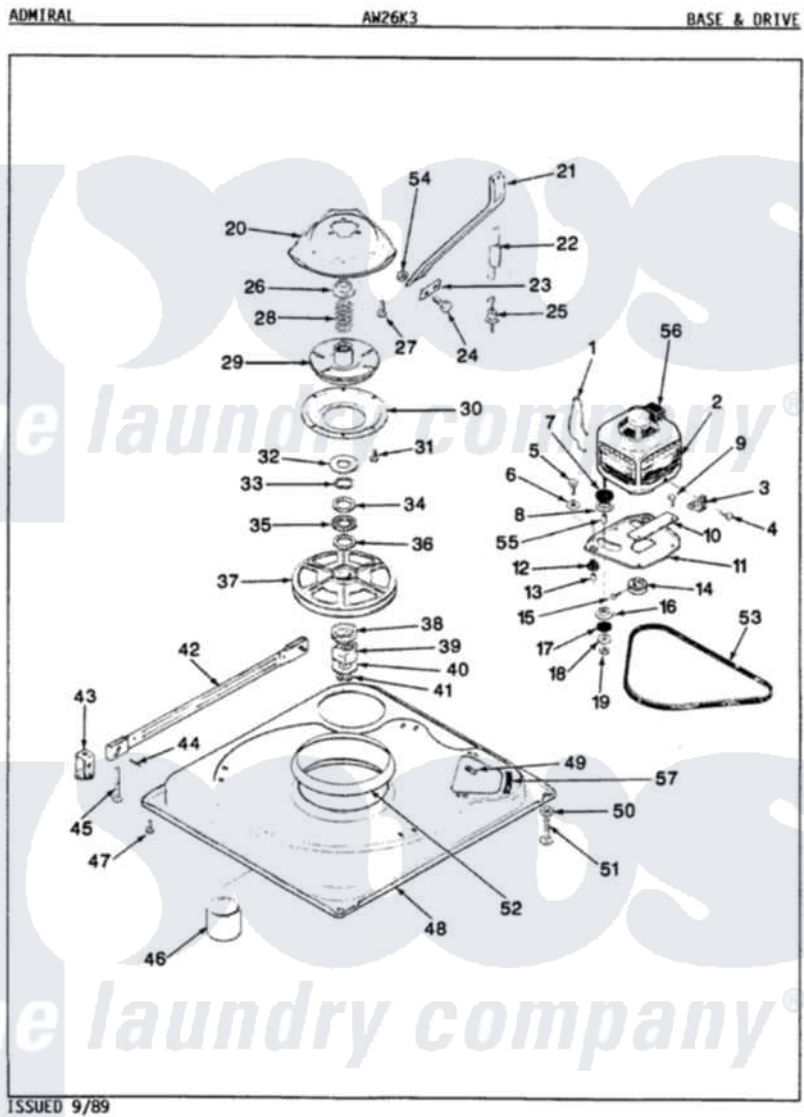

Admiral AW26K3A 01 - BASE & DRIVE (REV. A-D)

Admiral Residential Admiral AW26K3A Washer Parts Parts Diagram 01 - BASE & DRIVE (REV. A-D)
 Click on the part number to view part

Item	Original Part Number	Replaced By	Status	Part Description
1	35-0235			Spring, Motor Pivot
2	35-2215	LA-2003		Motor Replacement Kit
"	LA-2003			Motor Replacement Kit
3	33-9945			Slide, Foot
4	25-7418	33001178		Back, Tumbler
5	25-7833	21001977		Screw
6	25-7834			Washer, Motor/Base Screw
7	33-9946			Isolator, Motor
8	33-9944	35-3570		Washer, Motor Pivot
9	25-3083	212951		Screw, No.6-32 X 1/4 Inch
10	33-9947		Not Available	DBL.PIVOT SLIDE
11	35-2021	21001783		Plate And Screw Assembly
12	33-9941	35-3646		Isolator, Motor Plate
13	25-7831			Spacer, Mounting
14	35-2124	W10143344		Pulley
15	25-7117			Set Screw