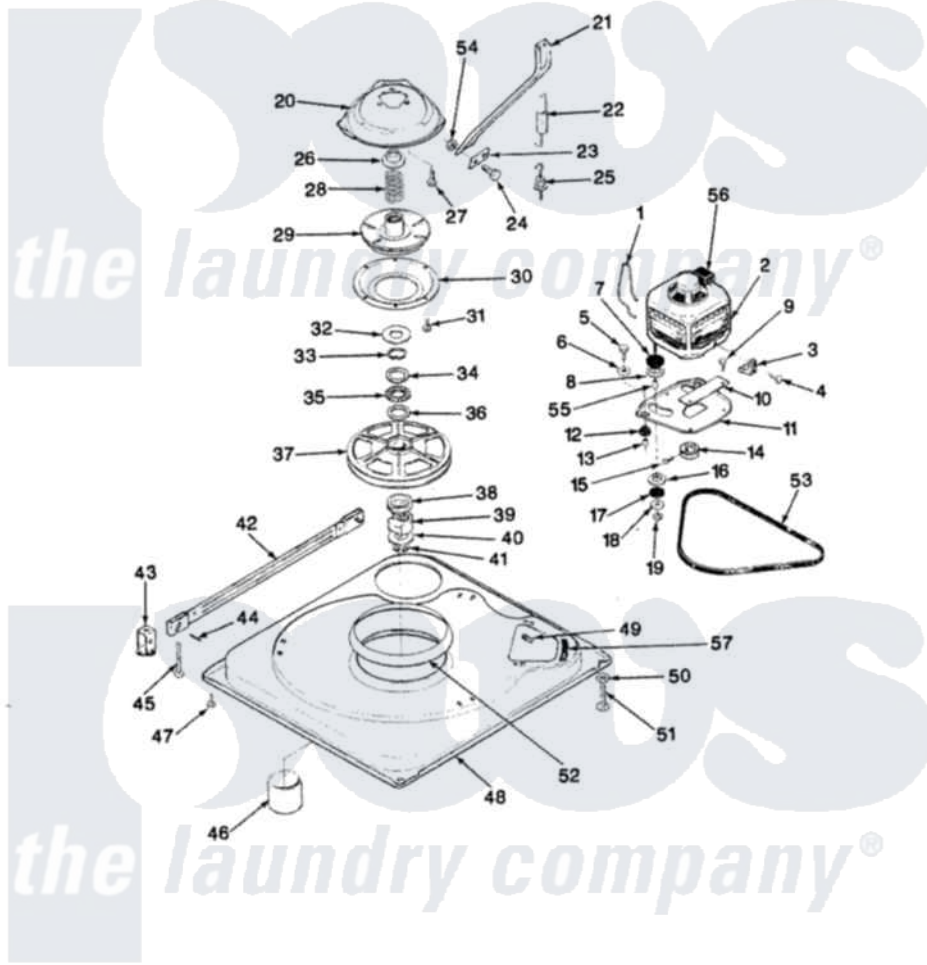

Admiral AW26K3A 02 - BASE & DRIVE (REV. E-H)

SECTION: BASE & DRIVE
 MODEL: AW26K3

Issue Date: 11/90

Admiral Residential Admiral AW26K3A Washer Parts Parts Diagram 02 - BASE & DRIVE (REV. E-H)
 Click on the part number to view part

Item	Original Part Number	Replaced By	Status	Part Description
1	35-0235			Spring, Motor Pivot
2	LA-2003			Motor Replacement Kit
"	35-2215	LA-2003		Motor Replacement Kit
3	33-9945			Slide, Foot
4	25-7418	33001178		Back, Tumbler
5	25-7833	21001977		Screw
6	25-7834			Washer, Motor/Base Screw
7	33-9946			Isolator, Motor
8	33-9944	35-3570		Washer, Motor Pivot
9	25-3083	212951		Screw, No.6-32 X 1/4 Inch
10	33-9947		Not Available	DBL.PIVOT SLIDE
11	35-2021	21001783		Plate And Screw Assembly
12	33-9941	35-3646		Isolator, Motor Plate
13	25-7831			Spacer, Mounting
14	35-2124	W10143344		Pulley
15	25-7117			Set Screw