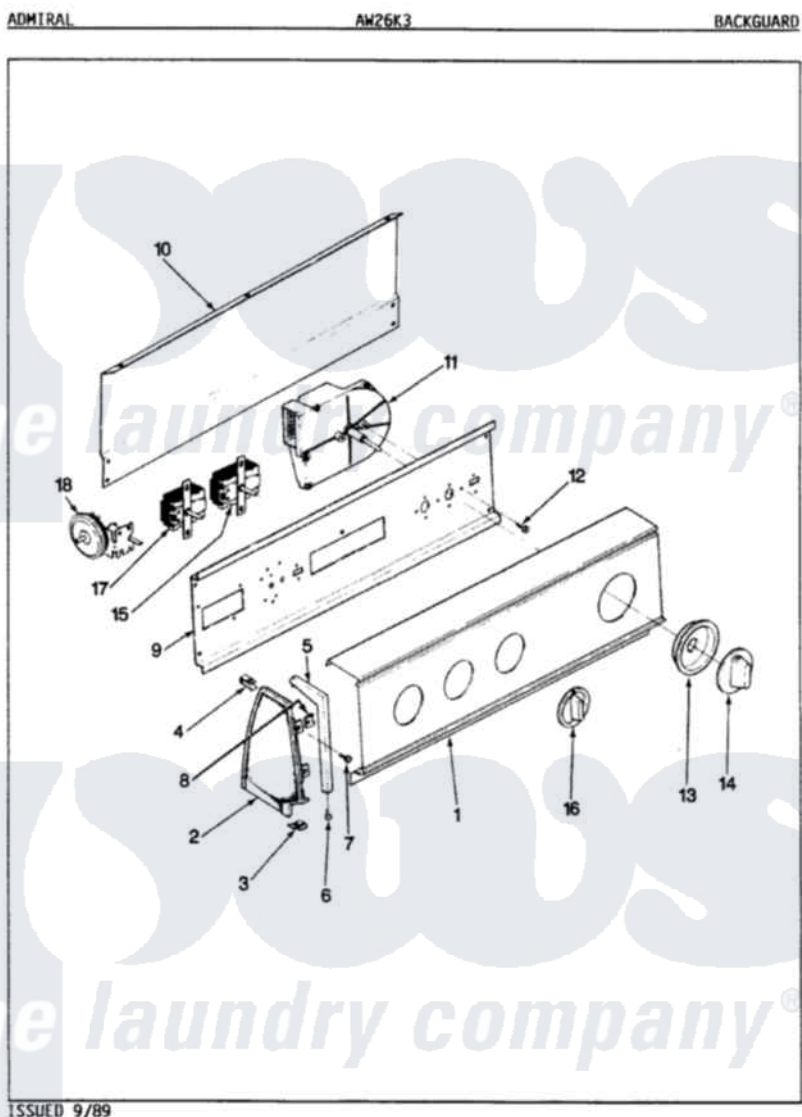

Admiral AW26K3A 03 - CONTROL PANEL (REV. A-D)

Admiral Residential Admiral AW26K3A Washer Parts Parts Diagram 03 - CONTROL PANEL (REV. A-D)
 Click on the part number to view part

Item	Original Part Number	Replaced By	Status	Part Description
1	35-2174		Not Available	PANEL, CONTROL
"	25-7793			Screw
"	35-2554		Not Available	PANEL, CONTROL
"	25-7702			Speedclip, End Cap To Control Panel
2	35-2488	21001452		Cap- End
"	35-2487	21001451		Cap- End
"	53-0264			RH Endcap
"	53-0265			LH Endcap
3	25-7697	25-2219		Screw
"	34-9487		Not Available	PLATE, REINFORCEMENT
"	25-7851			Speedclip, End Cap To Top
4	25-7852			Speedclip, Rr Shld To End Cap
"	25-7435	33002917		Screw, No.10-16
5	53-0277		Not Available	TRIM, END CAP (RT)
"	53-0278		Not Available	TRIM, END CAP (LT)

6	25-7760		Screw
7	25-3092	90767	Screw, 8A X 3/8 HeX Washer Head Tapping
8	25-7702		Speedclip, End Cap To Control Panel
9	53-0365	53-1676	Shield, Control
"	53-1676		Shield, Control
10	25-3457		Screw, Sems
"	25-3092	90767	Screw, 8A X 3/8 HeX Washer Head Tapping
"	35-2688	21001460	Shield, Rear
"	53-0268	21001460	Shield, Rear
11	35-2325	35-2789	Timer
12	25-0205	216412	Screw, Bracket To Timer
13	35-2255	21001497	Skirt Ri
14	35-2187	12500058	Knob Ski
15	25-3092	90767	Screw, 8A X 3/8 HeX Washer Head Tapping
"	35-0114	Not Available	TEMP SWITCH
16	35-2185	21001283	Knob, Selector----Piq
17	25-3092	90767	Screw, 8A X 3/8 HeX Washer Head Tapping
"	35-2193	Not Available	SWITCH, ROTARY SPEED
18	33-2571	Not Available	COIN DRAWER LOCK
"	25-3092	90767	Screw, 8A X 3/8 HeX Washer Head Tapping
"	35-2145	21001554	Switch, Water Level