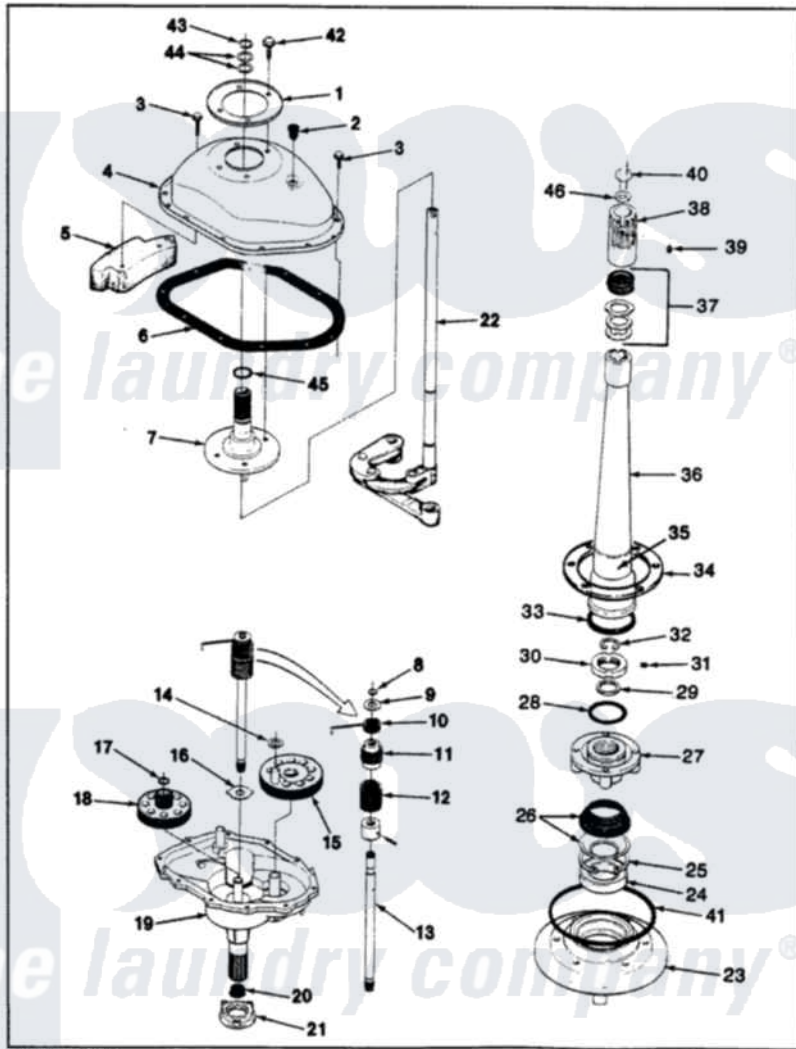

Admiral AW26K3A 05 - TRANSMISSION (REV. A-D)

ADMIRAL AM26K3 TRANSMISSION & RELATED PARTS

ISSUED 11/89

Admiral Residential Admiral AW26K3A Washer Parts Parts Diagram 05 - TRANSMISSION (REV. A-D)
 Click on the part number to view part

Item	Original Part Number	Replaced By	Status	Part Description
1	LA-2001		Not Available	TRANSMISSION REPLACEMENT KIT
"	33-9893	33-7187		Covr Reinforcmt
2	33-9373		Not Available	OIL FILL PLUG
3	25-7916			Bolt
4	33-4286N			Transmission Cover Kit
5	35-2130		Not Available	COUNTER WEIGHT
6	35-1030		Not Available	GASKET, TRANSMISSION HOUSING
7	33-8763	33-4286N		Transmission Cover Kit
8	25-7847			Ring, Retaining
9	25-7416		Not Available	WASHER, FLAT
10	33-6114	33-6463		Spring
11	35-2001			Pinion, Drive
12	33-3195		Not Available	SPRING
13	35-2116		Not Available	DRIVE SHAFT & HUB ASSY
"	LA-2005			Clutch Assembly Kit

14	25-7091		Thrust Washer
15	35-2043		Crank Gear
16	35-2070		Washer, Steel W/Tabs
"	35-2462	35-3825	Washer, Nylon
"	25-7274	Not Available	WASHER, STEEL
17	25-7853	25-7933	Ring, Retaining
18	35-2013	35-0547	Cluster Gear
19	35-2012	Not Available	TRANSMISSION HOUSING ASSY
20	35-2010	207843	Lip Seal Repair Kit
21	35-2111	12001562	Bearing Assembly
22	35-0628	35-3573	Linkage As
23	35-2059	35-2450	Housing Assembly, Bearing And Seal
24	35-2205		Bearing, Spin
25	25-7849		Retaining Ring
26	33-7224N		Tub Seal Assembly
27	33-9987	Not Available	BASKET HUB ASM
28	35-2061		Gasket, Tub To Housing
29	25-7722	33-4293N	Gasket Kit
30	33-9507	33-9504	Locknut
31	25-7120		Set Screw
32	25-7848		Retaining Ring
33	33-8718		Gasket
34	35-0930		Gasket
35	33-6790		Bearing, Agitator
36	33-4283N	Not Available	CENTERPOST KIT
37	33-7806N		Seal Assembly
38	33-9729	Not Available	DRIVE BLOCK ASM
39	25-7378		Set Screw
40	33-6817		Stud
41	35-2060		Seal, Tub To Housing
42	25-7359		Screw
43	25-7848		Retaining Ring
44	25-7057		Washer, Flat
45	25-7722	33-4293N	Gasket Kit
46	25-7316		Flat Washer