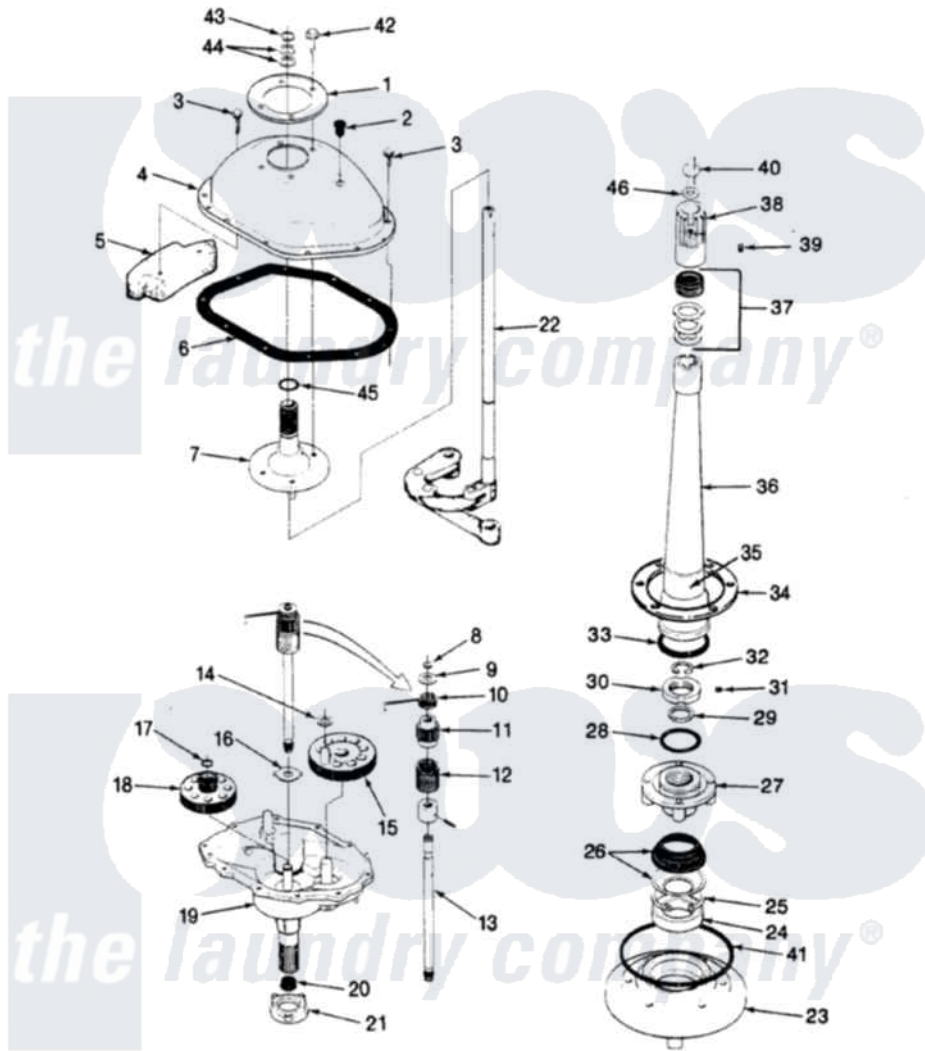

Admiral AW26K3A 06 - TRANSMISSION (REV. E-H)

SECTION: TRANSMISSION & RELATED PARTS
 MODEL: AW26K3

Issue Date: 11/90

Admiral Residential Admiral AW26K3A Washer Parts Parts Diagram 06 - TRANSMISSION (REV. E-H)
 Click on the part number to view part

Item	Original Part Number	Replaced By	Status	Part Description
1	LA-2001		Not Available	TRANSMISSION REPLACEMENT KIT
"	33-9893	33-7187		Covr Reinforcmt
2	35-2621			Plug, Oil Fill
"	33-9373		Not Available	OIL FILL PLUG
3	25-7916			Bolt
4	33-4286N			Transmission Cover Kit
"	35-2620		Not Available	COVER, TRANSMISSION
5	35-2130		Not Available	COUNTER WEIGHT
"	35-2642			Counterweight
6	35-1030		Not Available	GASKET, TRANSMISSION HOUSING
7	35-2654			Drive Tube Assembly
"	33-8763	33-4286N		Transmission Cover Kit
8	25-7847			Ring, Retaining
9	25-7416		Not Available	WASHER, FLAT
10	33-6114	33-6463		Spring