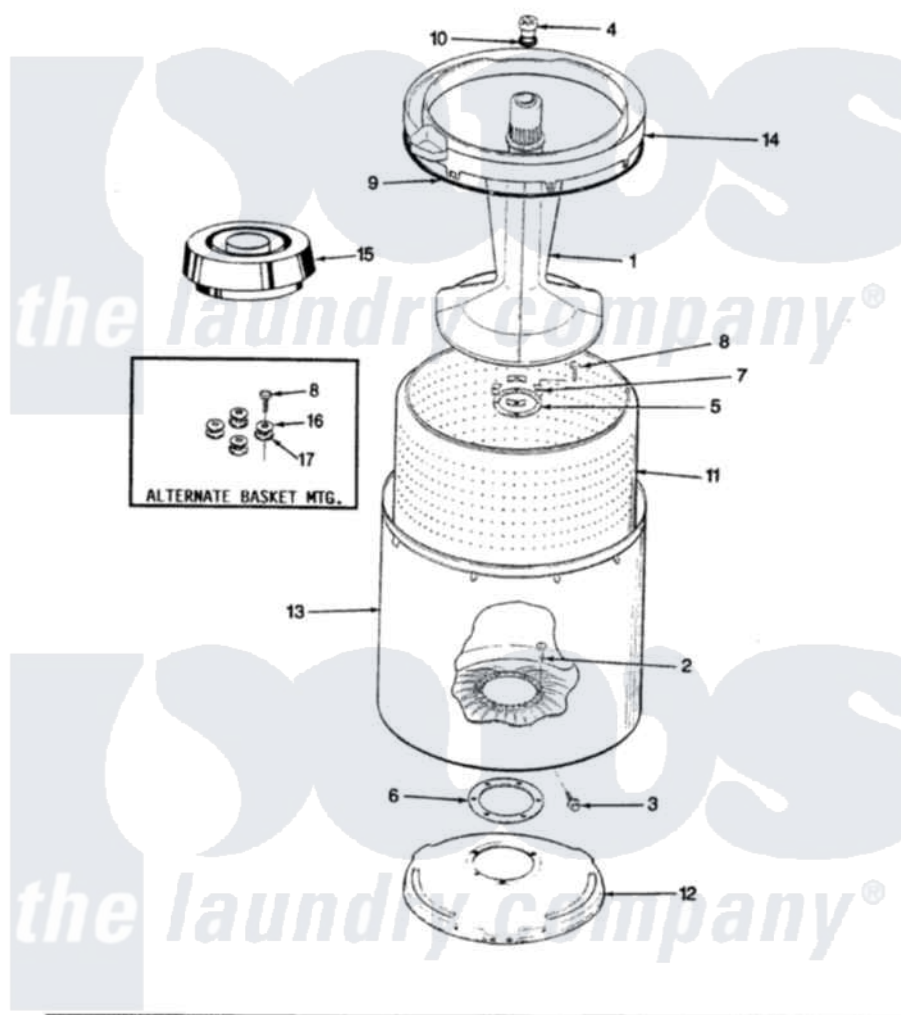

Admiral AW26K3A 07 - TUB (REV. A-D)

SECTION: TUB
MODEL: AW26K3

Issue Date: 6/90

Admiral Residential Admiral AW26K3A Washer Parts Parts Diagram 07 - TUB (REV. A-D)
Click on the part number to view part

Item	Original Part Number	Replaced By	Status	Part Description
1	35-2456	33-4352		Agitator
"	35-2371	33-4352		Agitator
2	35-2062	21001063		Screw, Shoulder
3	25-7914	22002933		Screw
4	33-6241			Cap
5	33-8959			Gasket
6	35-2061			Gasket, Tub To Housing
7	35-8799		Not Available	REINFORCEMENT PLATE
8	25-7783	4356852		Screw
9	35-2328			Seal, Tub Top
10	25-7330			Rubber Washer
11	35-2508		Not Available	BASKET WHITE
"	35-2381		Not Available	BASKET ASSY-WHITE
12	35-2529		Not Available	TUB SUPPORT
"	35-2023			Tub Support
13	35-2038			Tub

14	35-2262	Not Available	SHIELD, TUB TOP
"	35-2034	Not Available	TOP, TUB
15	33-9827	35-2550	Dispenser, Rinse
"	35-2550		Dispenser, Rinse
16	25-7921	Not Available	STEEL WASHER
17	25-7922		Cork Washer