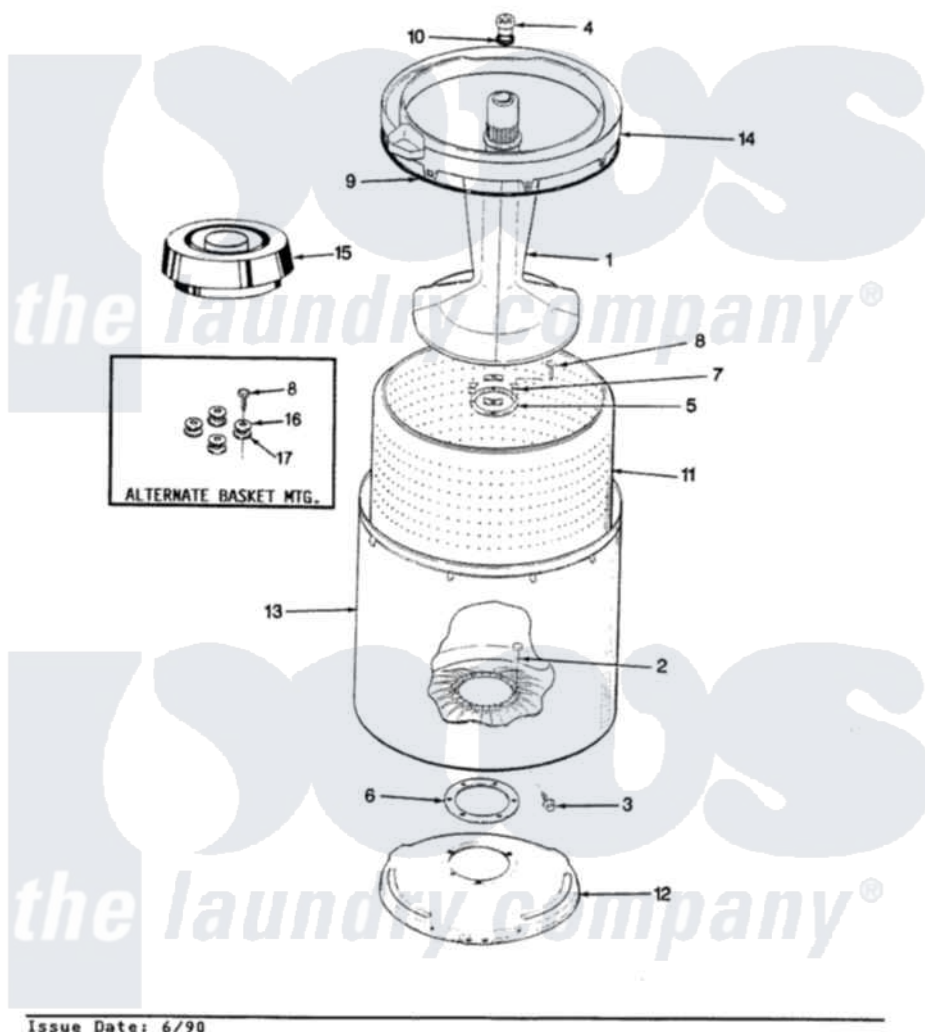

Admiral AW26K3A 08 - TUB (REV. E-H)

SECTION: TUB
MODEL: AW26K3

Issue Date: 6/90

Admiral Residential Admiral AW26K3A Washer Parts Parts Diagram 08 - TUB (REV. E-H)
Click on the part number to view part

Item	Original Part Number	Replaced By	Status	Part Description
1	35-2456	33-4352		Agitator
"	35-2371	33-4352		Agitator
2	35-2062	21001063		Screw, Shoulder
3	25-7914	22002933		Screw
4	33-6241			Cap
5	33-8959			Gasket
6	35-2061			Gasket, Tub To Housing
7	35-8799		Not Available	REINFORCEMENT PLATE
8	25-7783	4356852		Screw
9	35-2328			Seal, Tub Top
10	25-7330			Rubber Washer
11	35-2508		Not Available	BASKET WHITE
"	35-2381		Not Available	BASKET ASSY-WHITE
12	35-2529		Not Available	TUB SUPPORT
"	35-2023			Tub Support
13	35-2038			Tub

14	35-2262	Not Available	SHIELD, TUB TOP
"	35-2034	Not Available	TOP, TUB
15	33-9827	35-2550	Dispenser, Rinse
"	35-2550		Dispenser, Rinse
16	25-7921	Not Available	STEEL WASHER
17	25-7922		Cork Washer