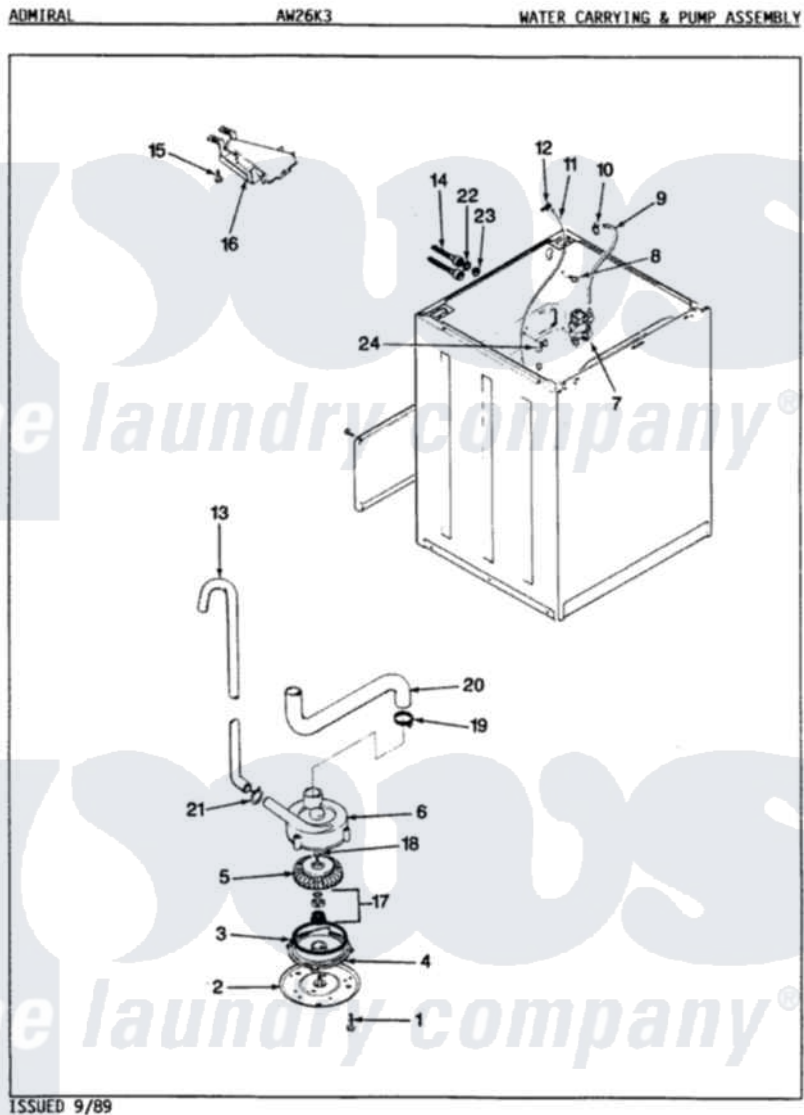

Admiral AW26K3A 09 - WATER CARRYING & PUMP ASSY. (REV. A-D)

Admiral Residential Admiral AW26K3A Washer Parts Parts Diagram 09 - WATER CARRYING & PUMP ASSY. (REV. A-D)

[Click on the part number to view part](#)

Item	Original Part Number	Replaced By	Status	Part Description
1	25-7405	3196164		Screw
2	33-6035		Not Available	PLATE & PULLEY ASSY.
3	33-6032			Gasket
4	35-2058			Base, Pump
5	35-2057	35-6465		Pump Assem
6	35-2099	35-6465		Pump Assem
"	35-2056		Not Available	HOUSING, PUMP
7	39-1482			Mixing Valve
"	25-7220			Clip, Cabinet Top
8	25-7867	596669		Clamp, Manifold
9	35-0541		Not Available	WATR INLET HOSE
10	25-7866	489503		Clamp
11	35-2322	21001748		Hose, Pressure Switch
"	35-2261		Not Available	PAD, PRESSURE SWITCH HOSE
12	33-6099			Clamp

13	33-9436	211704	Hose, Drain
14	33-7046	89503	Hose-Inlet
"	35-0873	76313	Hosefill
15	25-3092	90767	Screw, 8A X 3/8 HeX Washer Head Tapping
16	35-2051	21001760	Flume Assembly / Water Diverter
17	35-0707		Seal, Seat And "O" Ring
18	25-7894	W10001180	Screw
19	25-6099	33-6099	Clamp
20	35-2131	Not Available	HOSE, SUMP TO PUMP
21	25-7796	596669	Clamp, Manifold
22	25-7048		Washer
23	33-7313	33-4264N	Strainer And Washer Kit
24	33-6099		Clamp