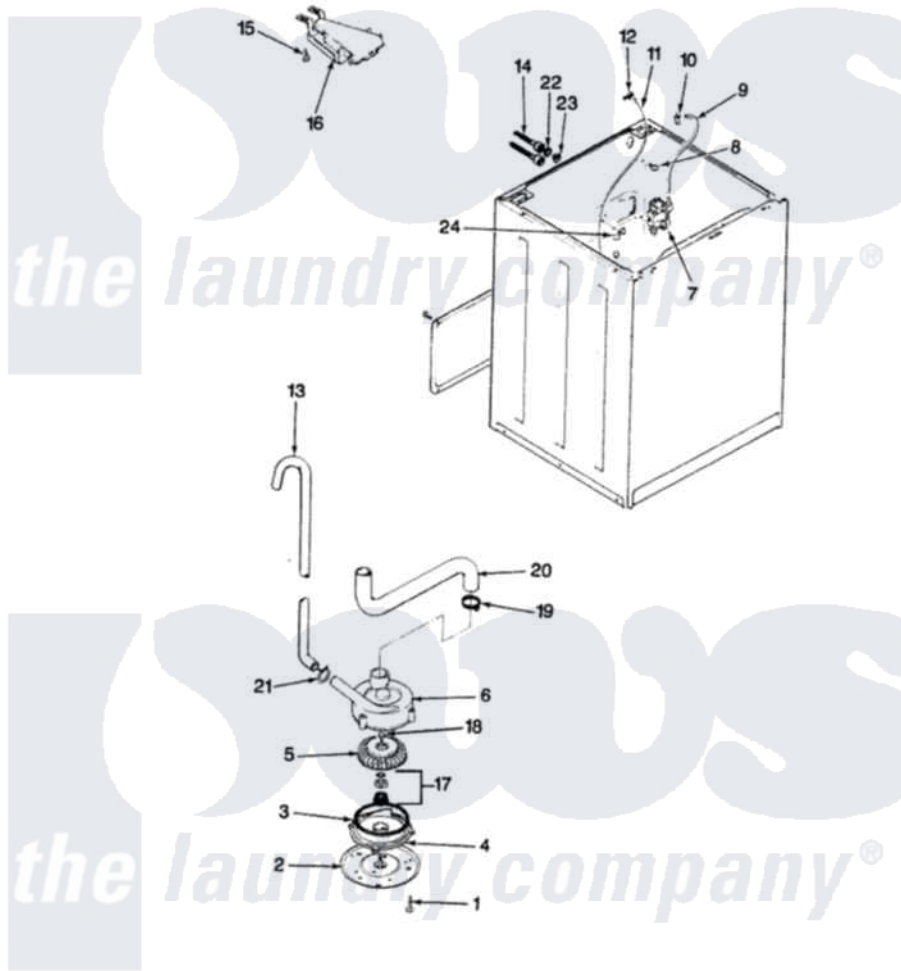

Admiral AW26K3A 10 - WATER CARRYING & PUMP ASSY. (REV. E-H)

SECTION: WATER CARRYING & PUMP ASSEMBLY
 MODEL: AW26K3

Issue Date: 11/90

Admiral Residential Admiral AW26K3A Washer Parts Parts Diagram 10 - WATER CARRYING & PUMP ASSY. (REV. E-H)

[Click on the part number to view part](#)

Item	Original Part Number	Replaced By	Status	Part Description
1	25-7405	3196164		Screw
2	33-6035		Not Available	PLATE & PULLEY ASSY.
3	33-6032			Gasket
4	35-2058			Base, Pump
5	35-2057	35-6465		Pump Assem
6	35-2099	35-6465		Pump Assem
"	35-2056		Not Available	HOUSING, PUMP
7	39-1482			Mixing Valve
"	25-7220			Clip, Cabinet Top
8	25-7867	596669		Clamp, Manifold
9	35-0541		Not Available	WATR INLET HOSE
10	25-7866	489503		Clamp
11	35-2322	21001748		Hose, Pressure Switch
"	35-2261		Not Available	PAD, PRESSURE SWITCH HOSE
12	33-6099			Clamp

13	33-9436	211704	Hose, Drain
14	33-7046	89503	Hose-Inlet
"	35-0873	76313	Hosefill
15	25-3092	90767	Screw, 8A X 3/8 HeX Washer Head Tapping
16	35-2051	21001760	Flume Assembly / Water Diverter
17	35-0707		Seal, Seat And "O" Ring
18	25-7894	W10001180	Screw
19	25-6099	33-6099	Clamp
20	35-2131	Not Available	HOSE, SUMP TO PUMP
21	25-7796	596669	Clamp, Manifold
22	25-7048		Washer
23	33-7313	33-4264N	Strainer And Washer Kit
24	33-6099		Clamp