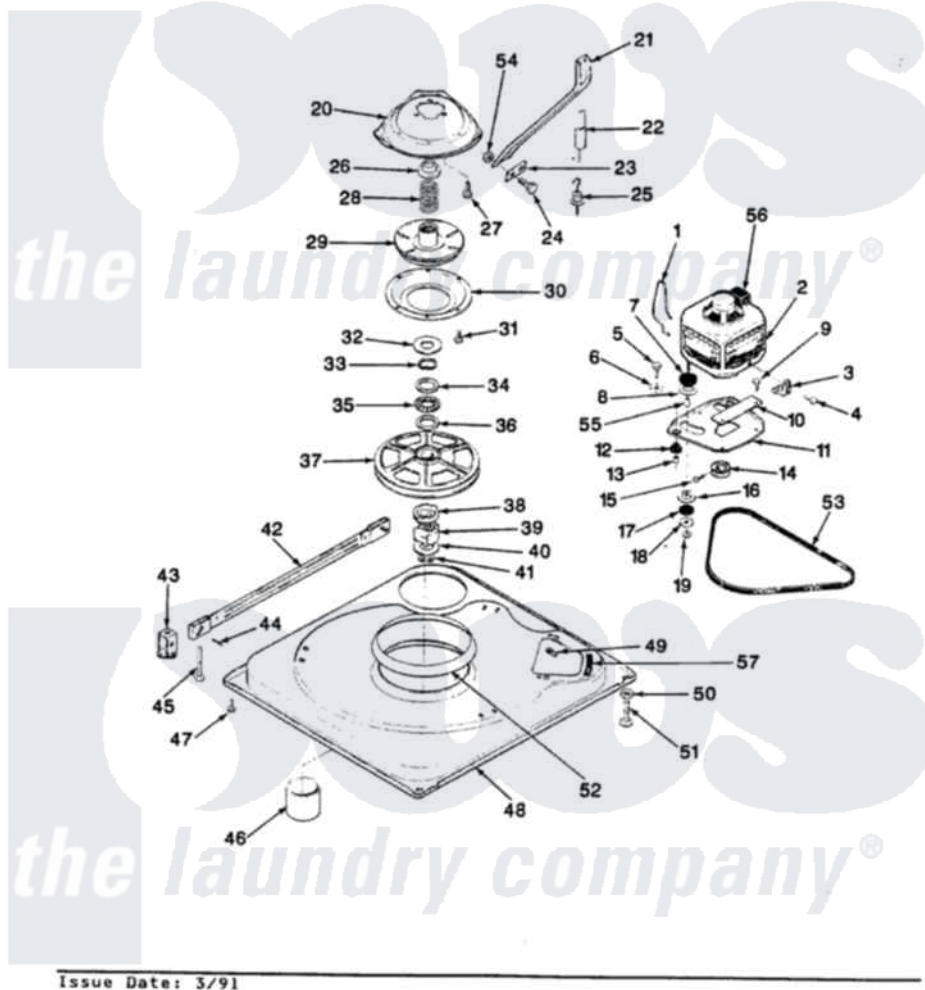

Admiral AW26K3AS 01 - BASE & DRIVE

SECTION: BASE & DRIVE
 MODEL: AW26K3S

Admiral [Residential Admiral AW26K3AS Washer Parts](#) Parts Diagram 01 - BASE & DRIVE
 Click on the part number to view part

Item	Original Part Number	Replaced By	Status	Part Description
1	35-0235			Spring, Motor Pivot
2	35-2215	LA-2003		Motor Replacement Kit
"	LA-2003			Motor Replacement Kit
3	33-9945			Slide, Foot
4	25-7418	33001178		Back, Tumbler
5	25-7833	21001977		Screw
6	25-7834			Washer, Motor/Base Screw
7	33-9946			Isolator, Motor
8	33-9944	35-3570		Washer, Motor Pivot
9	25-3083	212951		Screw, No.6-32 X 1/4 Inch
10	33-9947		Not Available	DBL.PIVOT SLIDE
11	35-2810	21001783		Plate And Screw Assembly
12	33-9941	35-3646		Isolator, Motor Plate
13	25-7831			Spacer, Mounting
14	35-2124	W10143344		Pulley
15	25-7117			Set Screw