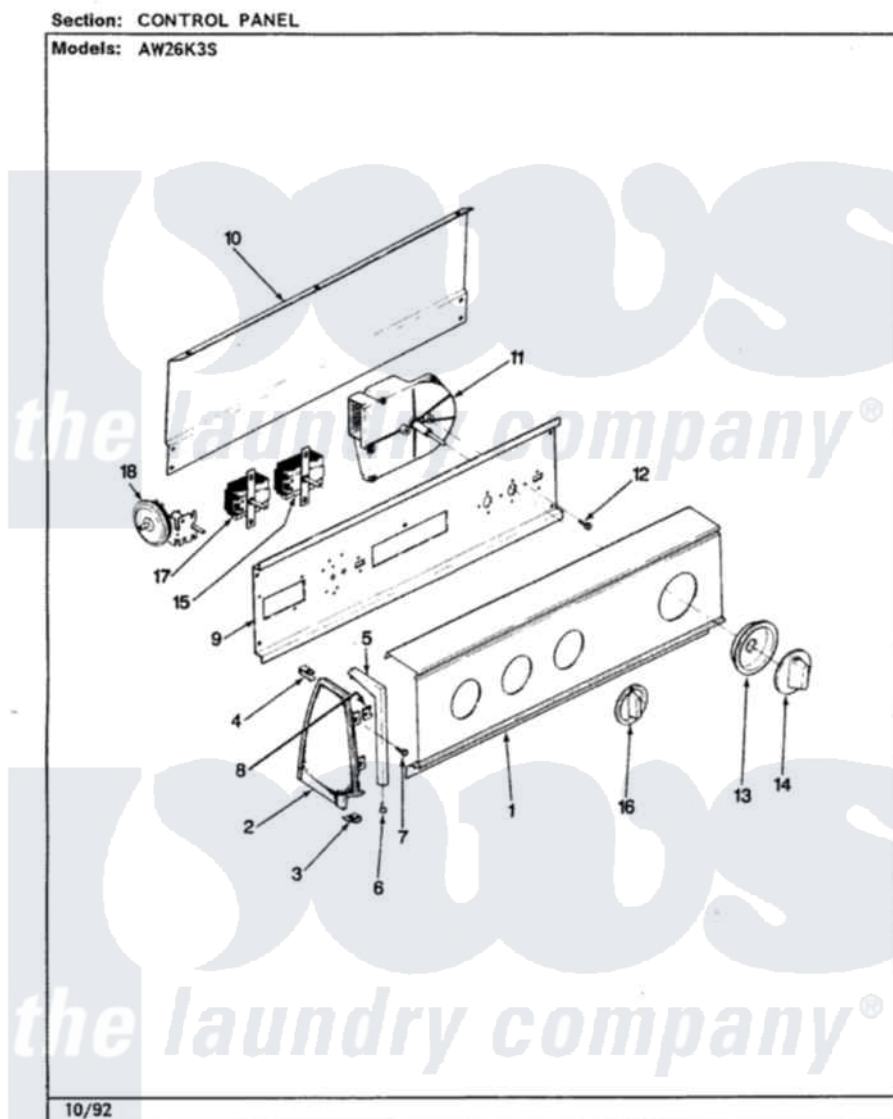

Admiral AW26K3AS 04 - CONTROL PANEL (REV. A-E)

Admiral [Residential Admiral AW26K3AS Washer Parts](#) Parts Diagram 04 - CONTROL PANEL (REV. A-E)
Click on the part number to view part

Item	Original Part Number	Replaced By	Status	Part Description
1	25-7702			Speedclip, End Cap To Control Panel
"	25-7793			Screw
"	35-2852		Not Available	CONTROL PANEL
2	35-2487	21001451		Cap- End
"	35-2488	21001452		Cap- End
3	25-7851			Speedclip, End Cap To Top
"	25-7697	25-2219		Screw
"	34-9487		Not Available	PLATE, REINFORCEMENT
4	25-7435	33002917		Screw, No.10-16
"	25-7852			Speedclip, Rr Shld To End Cap
5	53-0277		Not Available	TRIM, END CAP (RT)
"	53-0278		Not Available	TRIM, END CAP (LT)
6	25-7760			Screw
7	25-3092	90767		Screw, 8A X 3/8 HeX Washer Head Tapping

8	25-7702		Speedclip, End Cap To Control Panel
9	53-1676		Shield, Control
10	25-3457		Screw, Sems
"	25-3092	90767	Screw, 8A X 3/8 HeX Washer Head Tapping
"	25-7853	25-7933	Ring, Retaining
"	35-2688	21001460	Shield, Rear
11	35-2930		Timer
12	25-0205	216412	Screw, Bracket To Timer
13	35-2255	21001497	Skirt Ri
14	35-2486	12500058	Knob Ski
15	35-2838	35-2839	Switch
"	25-3092	90767	Screw, 8A X 3/8 HeX Washer Head Tapping
16	35-2185	21001283	Knob, Selector----Piq
17	35-2619		Not Available SWITCH 4POS SPEED
"	25-3092	90767	Screw, 8A X 3/8 HeX Washer Head Tapping
18	35-2801	21001554	Switch, Water Level
"	25-3092	90767	Screw, 8A X 3/8 HeX Washer Head Tapping
"	35-3283	21001554	Switch, Water Level
NI	35-2926		Not Available MANUAL, USE & CARE