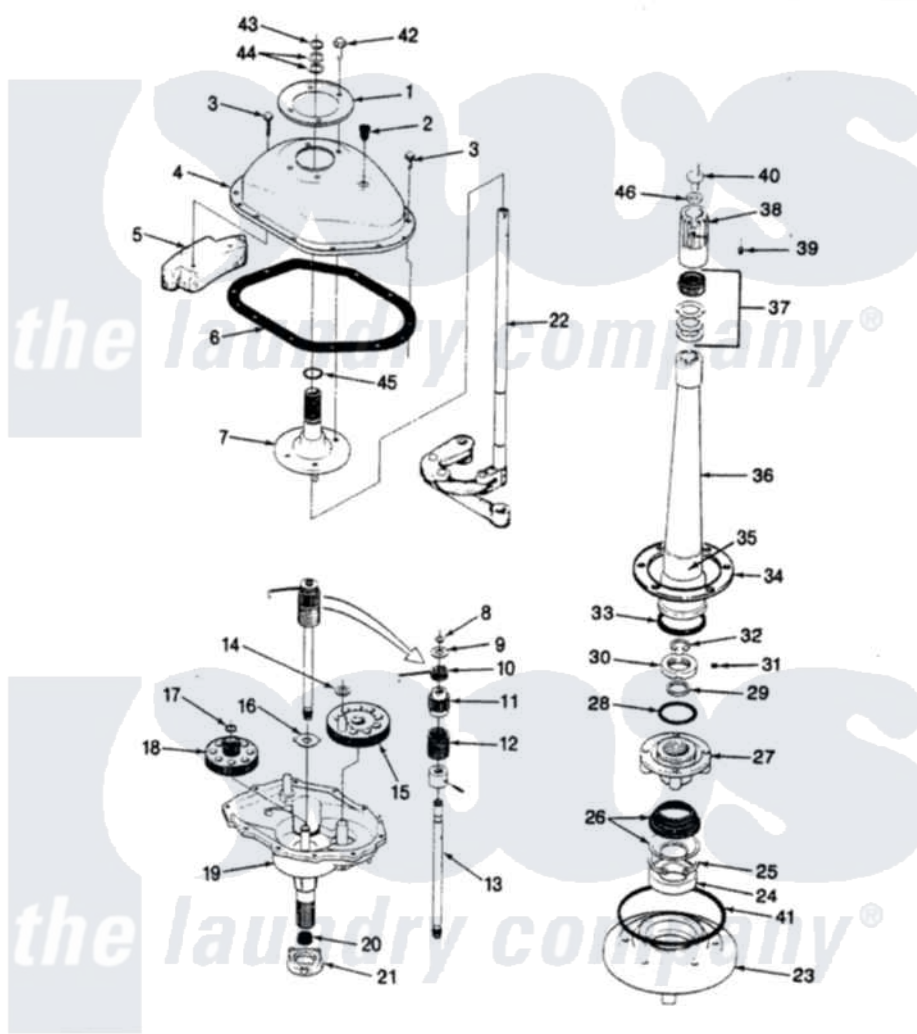

# Admiral AW26K3AS 05 - TRANSMISSION & RELATED PARTS

SECTION: TRANSMISSION & RELATED PARTS  
MODEL: AW26K3S

Issue Date: 3/91

Admiral [Residential Admiral AW26K3AS Washer Parts](#) Parts Diagram 05 - TRANSMISSION & RELATED PARTS  
Click on the part number to view part

Item	Original Part Number	Replaced By	Status	Part Description
1	33-9893	<a href="#">33-7187</a>		Covr Reinforcmt
2	<a href="#">35-2621</a>			Plug, Oil Fill
3	<a href="#">25-7916</a>			Bolt
4	35-2620		Not Available	COVER, TRANSMISSION
5	<a href="#">35-2642</a>			Counterweight
6	35-1030		Not Available	GASKET, TRANSMISSION HOUSING
7	<a href="#">35-2654</a>			Drive Tube Assembly
8	<a href="#">25-7847</a>			Ring, Retaining
9	25-7416		Not Available	WASHER, FLAT
10	33-6114	<a href="#">33-6463</a>		Spring
11	<a href="#">35-2001</a>			Pinion, Drive
12	33-3195		Not Available	SPRING
13	<a href="#">LA-2005</a>			Clutch Assembly Kit
"	35-2116		Not Available	DRIVE SHAFT & HUB ASSY
14	<a href="#">25-7091</a>			Thrust Washer
15	35-2631		Not Available	GEAR, CRANK