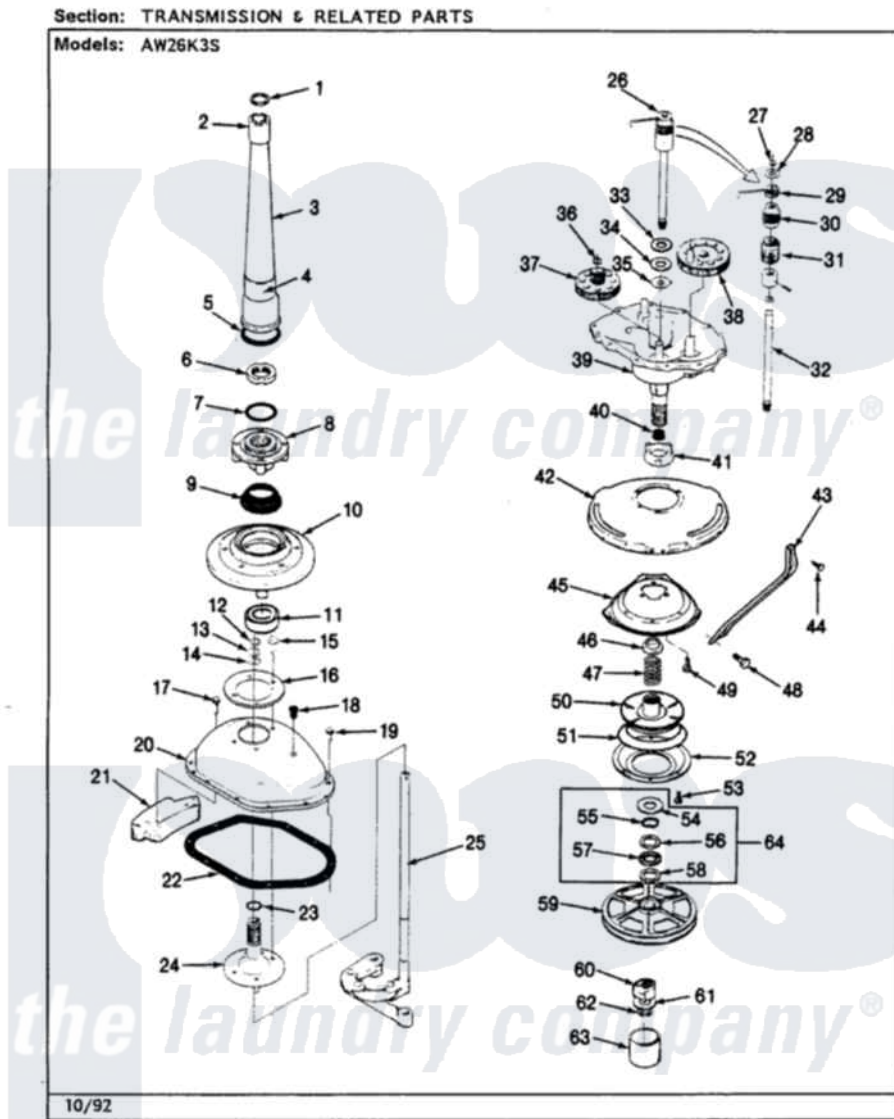

Admiral AW26K3AS 06 - TRANSMISSION (REV. A-E)

Admiral Residential Admiral AW26K3AS Washer Parts Parts Diagram 06 - TRANSMISSION (REV. A-E)
Click on the part number to view part

Item	Original Part Number	Replaced By	Status	Part Description
1	25-7941			"O" Ring, Agrtr Drive Shaft
2	35-2835	21001066		Bearing, Centerpost
3	35-2792	21001401		Center Pos
4	33-6790			Bearing, Agitator
"	35-2983		Not Available	CENTERPOST ASSY.
5	35-2906			Seal, Centerpost Bottom
6	35-2791			Nut, Spin Tube
7	25-7938			"O" Ring, Basket Drive Hub
8	35-3647	W10219156		Tub Seal
"	35-2715		Not Available	BASKET DRIVE HUB ASSY
9	35-2974			Tub Seal/Hub Assembly
10	35-2716	12001561		Bearing And Seal Housing Assembly
11	35-2972	12001561		Bearing And Seal Housing Assembly
"	35-2205			Bearing, Spin
12	25-7940		Not Available	RING, RETAINING (AG.