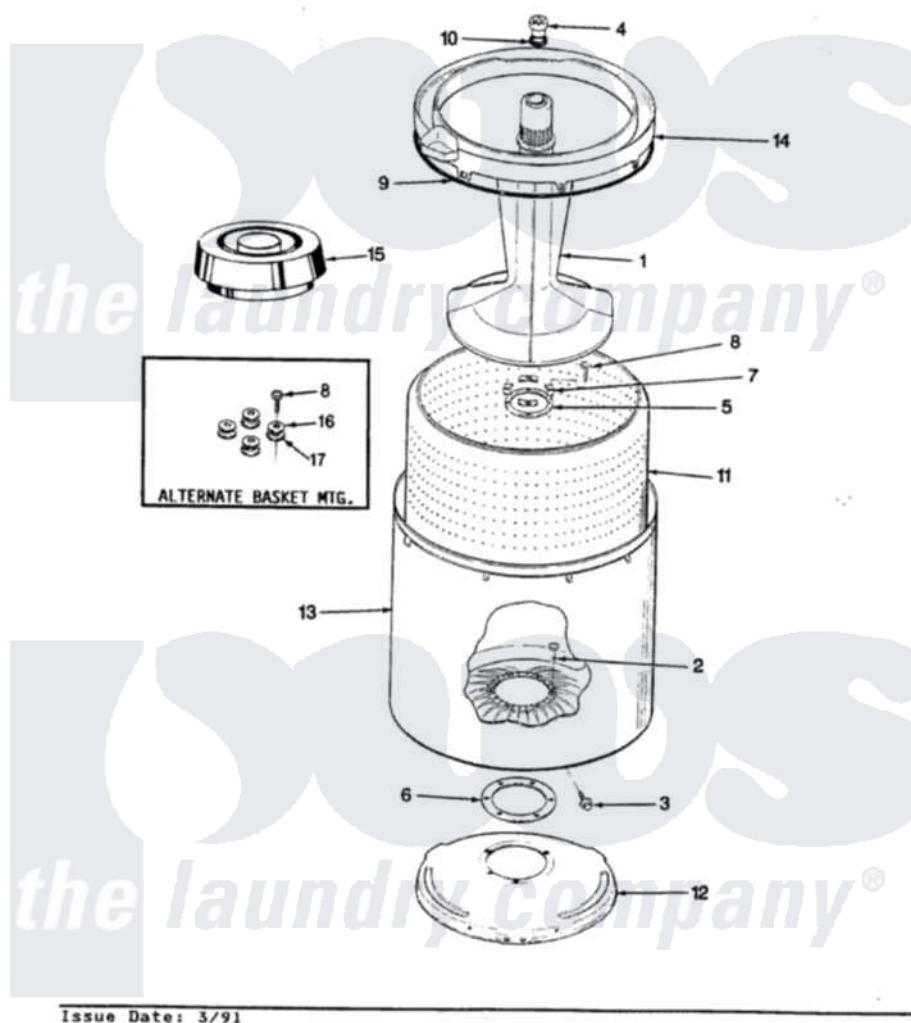

Admiral AW26K3AS 07 - TUB

SECTION: TUB
MODEL: AW26K3S

Issue Date: 3/91

Admiral Residential Admiral AW26K3AS Washer Parts Parts Diagram 07 - TUB
Click on the part number to view part

Item	Original Part Number	Replaced By	Status	Part Description
1	35-2456	33-4352		Agitator
2	35-2062	21001063		Screw, Shoulder
3	25-7914	22002933		Screw
4	33-6241			Cap
5	35-2060			Seal, Tub To Housing
6	35-2061			Gasket, Tub To Housing
7	35-8799		Not Available	REINFORCEMENT PLATE
8	25-7783	4356852		Screw
9	35-2328			Seal, Tub Top
10	25-7330			Rubber Washer
11	35-2508		Not Available	BASKET WHITE
12	35-2529		Not Available	TUB SUPPORT
13	35-2038			Tub
14	35-2262		Not Available	SHIELD, TUB TOP
"	35-2034		Not Available	TOP, TUB
15	35-2550			Dispenser, Rinse