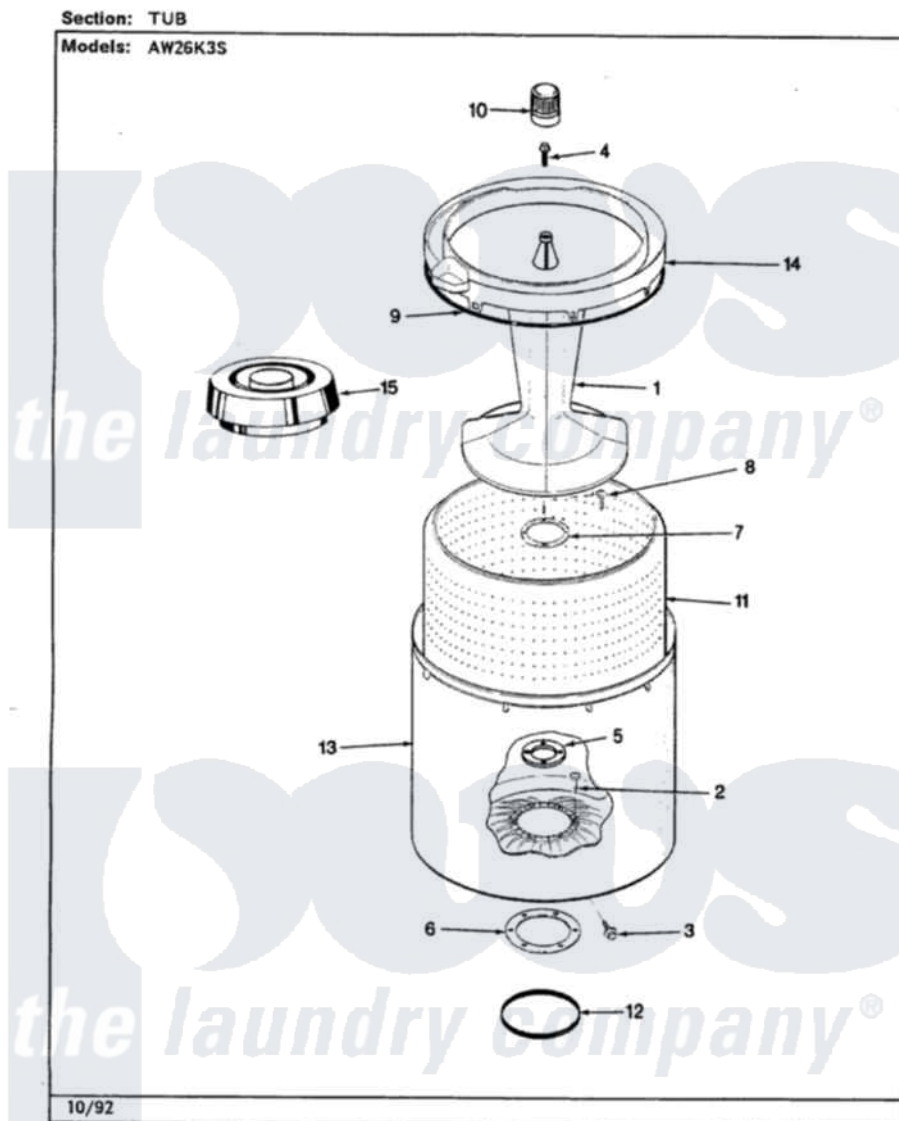

Admiral AW26K3AS 08 - TUB (REV. A-E)

Admiral [Residential Admiral AW26K3AS Washer Parts](#) Parts Diagram 08 - TUB (REV. A-E)

[Click on the part number to view part](#)

Item	Original Part Number	Replaced By	Status	Part Description
1	35-3580			Agitator
"	35-2717	35-3580		Agitator
2	25-7947	21001063		Screw, Shoulder
3	25-7953	22002933		Screw
4	25-7948	W10309247		Screw
5	35-3685			Gasket, Basket To Centerpost
"	35-2980	35-3685		Gasket, Basket To Centerpost
6	35-3686			Gasket, Tub To Housing
"	35-2979			Gasket, Tub/Hsg
7	35-3014			Gasket And Reinf. Plate Assembly
8	25-7783	4356852		Screw
9	35-2328			Seal, Tub Top
10	35-2733			Cap, Agitator
11	35-3016		Not Available	BASKET ASSY
12	35-2978			Seal, Tub/Housing
13	35-3700			Tub Assembly

"	35-2952	35-3700	Tub Assembly
14	35-2262	Not Available	SHIELD, TUB TOP
"	35-2034	Not Available	TOP, TUB
"	35-3578	Not Available	TOP, TUB
15	35-2550		Dispenser, Rinse