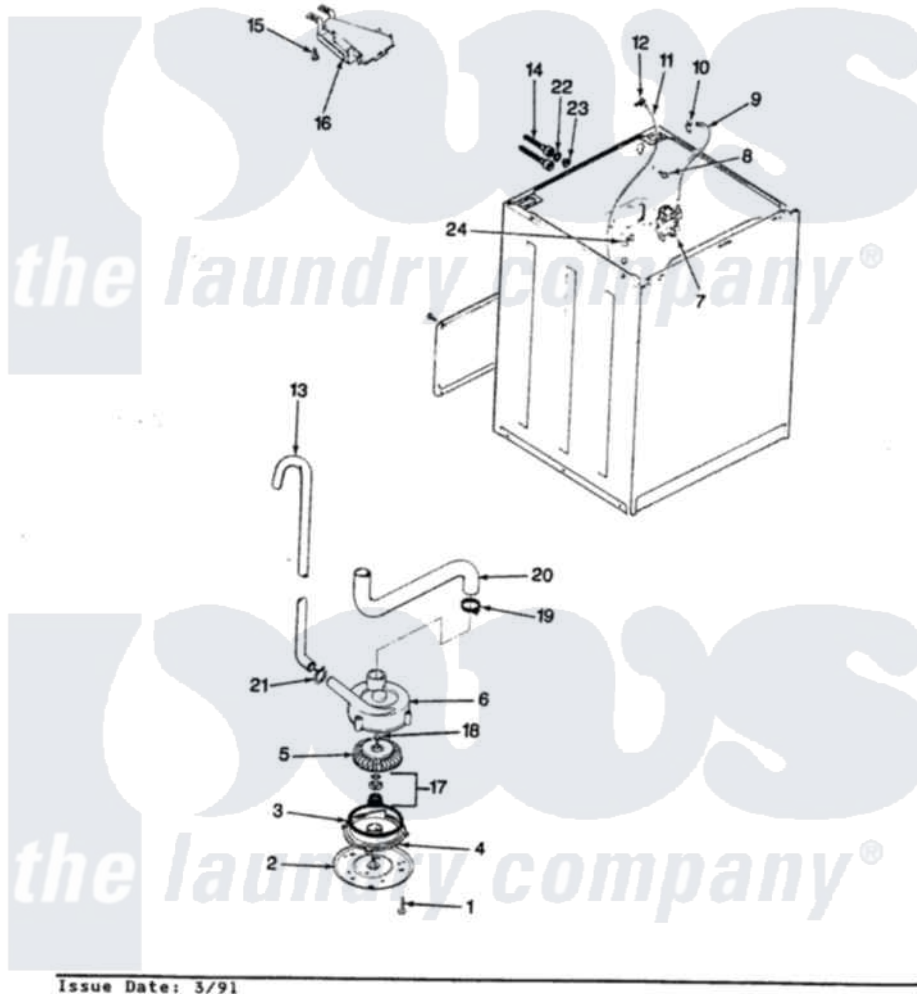

Admiral AW26K3AS 09 - WATER CARRYING & PUMP ASSY.

SECTION: WATER CARRYING & PUMP ASSEMBLY
 MODEL: AW26K3S

Admiral Residential Admiral AW26K3AS Washer Parts Parts Diagram 09 - WATER CARRYING & PUMP ASSY.
 Click on the part number to view part

Item	Original Part Number	Replaced By	Status	Part Description
1	25-7405	3196164		Screw
2	33-6035		Not Available	PLATE & PULLEY ASSY.
3	33-6032			Gasket
4	35-2058			Base, Pump
5	35-2057	35-6465		Pump Assem
6	35-2099	35-6465		Pump Assem
"	35-2056		Not Available	HOUSING, PUMP
7	39-1482			Mixing Valve
"	25-7220			Clip, Cabinet Top
8	25-7867	596669		Clamp, Manifold
9	35-0541		Not Available	WATR INLET HOSE
10	25-7866	489503		Clamp
11	35-2322	21001748		Hose, Pressure Switch
"	35-2261		Not Available	PAD, PRESSURE SWITCH HOSE
12	33-6099			Clamp
13	33-9436	211704		Hose, Drain

14	33-7046	89503	Hose-Inlet
"	35-0873	76313	Hosefill
15	25-3092	90767	Screw, 8A X 3/8 HeX Washer Head Tapping
16	35-2051	21001760	Flume Assembly / Water Diverter
17	35-0707		Seal, Seat And "O" Ring
18	25-7894	W10001180	Screw
19	25-6099	33-6099	Clamp
20	35-2131	Not Available	HOSE, SUMP TO PUMP
21	25-7080	285655	Clamp, Hose
22	25-7048		Washer
23	33-7313	33-4264N	Strainer And Washer Kit
24	33-6099		Clamp