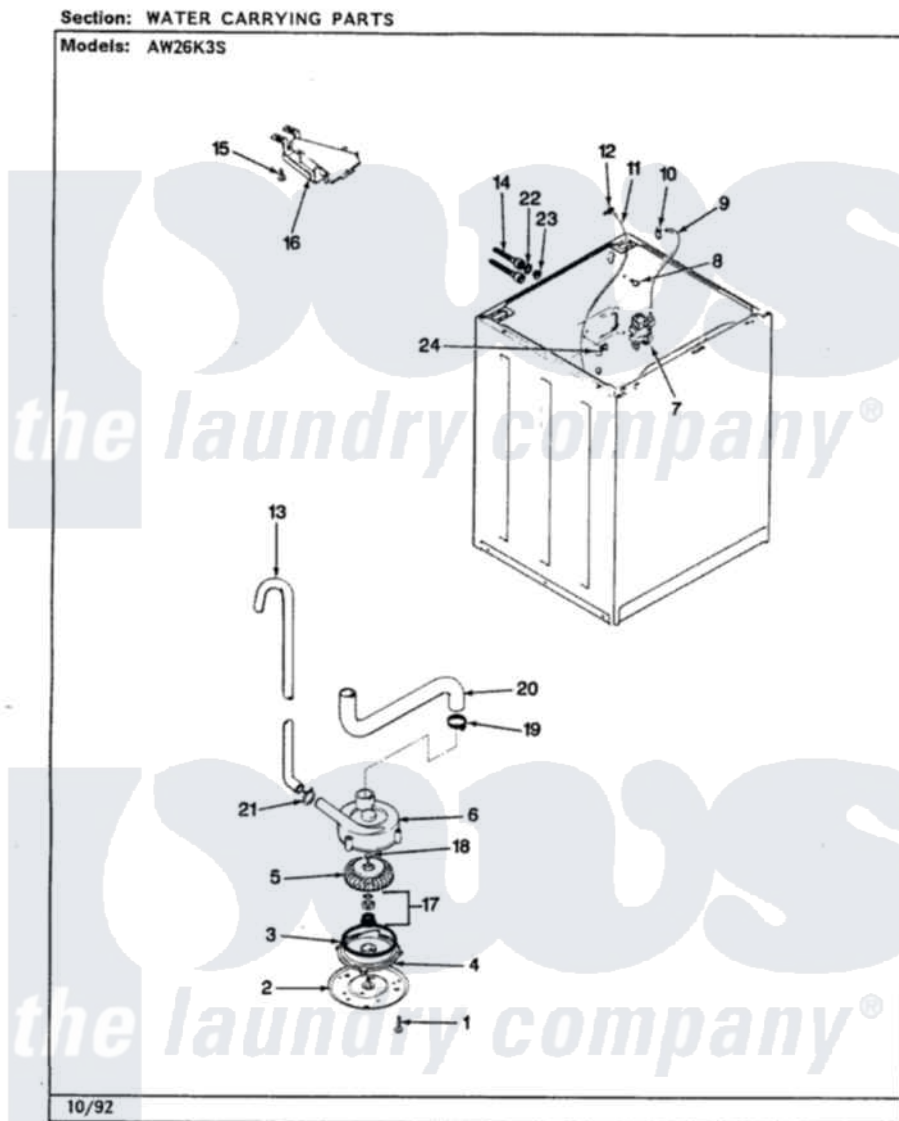

# Admiral AW26K3AS 10 - WATER CARRYING (REV. A-E)

Admiral Residential Admiral AW26K3AS Washer Parts Parts Diagram 10 - WATER CARRYING (REV. A-E)  
Click on the part number to view part

Item	Original Part Number	Replaced By	Status	Part Description
1	25-7405	<a href="#">3196164</a>		Screw
2	33-6035		Not Available	PLATE & PULLEY ASSY.
3	<a href="#">33-6032</a>			Gasket
4	<a href="#">35-2058</a>			Base, Pump
5	35-2057	<a href="#">35-6465</a>		Pump Assem
6	35-2099	<a href="#">35-6465</a>		Pump Assem
"	<a href="#">35-2344</a>			Restrictor, Flow
"	35-2056		Not Available	HOUSING, PUMP
7	<a href="#">25-7220</a>			Clip, Cabinet Top
"	35-2374	<a href="#">35-2374N</a>		Valve, Water
8	25-7867	<a href="#">596669</a>		Clamp, Manifold
9	35-2378	<a href="#">12002749</a>		Hose, Flume Kit
10	25-7867	<a href="#">596669</a>		Clamp, Manifold
11	35-2322	<a href="#">21001748</a>		Hose, Pressure Switch
"	35-2261		Not Available	PAD, PRESSURE SWITCH HOSE
12	<a href="#">33-6099</a>			Clamp

13	35-2896	<a href="#">211704</a>	Hose, Drain
14	35-0873	<a href="#">76313</a>	Hosefill
"	33-7046	<a href="#">89503</a>	Hose-Inlet
15	25-3092	<a href="#">90767</a>	Screw, 8A X 3/8 HeX Washer Head Tapping
16	35-2051	<a href="#">21001760</a>	Flume Assembly / Water Diverter
17	<a href="#">35-0707</a>		Seal, Seat And "O" Ring
18	25-7894	<a href="#">W10001180</a>	Screw
19	25-6069	Not Available	CORBIN CLAMP
"	25-6068	<a href="#">285655</a>	Clamp, Hose
20	35-3584	<a href="#">21001915</a>	Hose, Tub To Pump
"	<a href="#">35-2982</a>		Hose Tub To Pump
21	25-7080	<a href="#">285655</a>	Clamp, Hose
22	<a href="#">25-7048</a>		Washer
23	33-7313	<a href="#">33-4264N</a>	Strainer And Washer Kit
24	25-7796	<a href="#">596669</a>	Clamp, Manifold