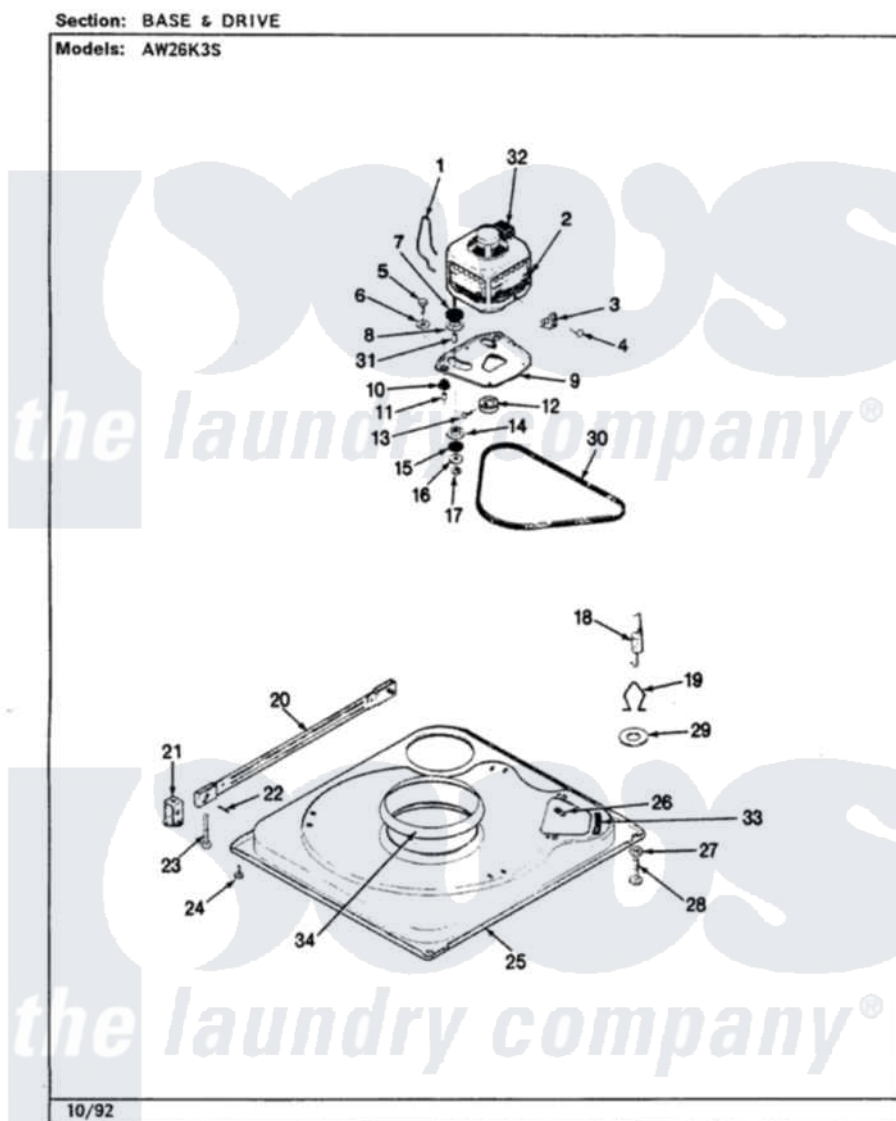

Admiral AW26K3HS 02 - BASE & DRIVE (REV. A-E)

Admiral Residential Admiral AW26K3HS Washer Parts Parts Diagram 02 - BASE & DRIVE (REV. A-E)
Click on the part number to view part

Item	Original Part Number	Replaced By	Status	Part Description
1	35-0235			Spring, Motor Pivot
2	LA-2003			Motor Replacement Kit
"	35-2215	LA-2003		Motor Replacement Kit
3	33-9945			Slide, Foot
4	25-7418	33001178		Back, Tumbler
5	25-7833	21001977		Screw
6	25-7834			Washer, Motor/Base Screw
7	33-9946			Isolator, Motor
8	33-9944	35-3570		Washer, Motor Pivot
9	35-2810	21001783		Plate And Screw Assembly
10	33-9941	35-3646		Isolator, Motor Plate
11	25-7831			Spacer, Mounting
12	35-2124	W10143344		Pulley
13	25-7117			Set Screw
14	33-9943	35-3571		Slide, Motor Pivot
15	33-9967			Washer, Motor Isolator

16	25-7047		Washer, Flat
17	25-7325	Y707702	Locknut
18	35-2681		Not Available
"	35-3658		SPRING, SUSPENSION
			Spring, Suspension
19	35-2976		Not Available
			HOOK, SUSPENSION SPRING
20	35-2049	21001881	Bar, Stabilizer
21	35-2046		Bracket, Stabilizer
22	35-2052		Pin, Stabilizer
23	35-2050	22004469	Leg And Foot Self Stabalizing
24	25-7828	489483	Screw 10-32 X 1/2
"	35-2039		Not Available
			PAD, FOOT
25	35-2984		Not Available
			BASE
26	25-7838	25-7845	Speednut, Motor
27	25-7915		Hex Nut
28	35-0837	25001119	Foot And Pad Assembly
"	35-0772	25001119	Foot And Pad Assembly
29	Y25-7951		Washer, Suspension Hook
30	35-2320	21352320	Belt, Drive
31	25-7830		Spacer
32	33-9765		Switch, Motor
33	35-2065		Pad, Motor Plate
34	35-2357	21002026	Snubber