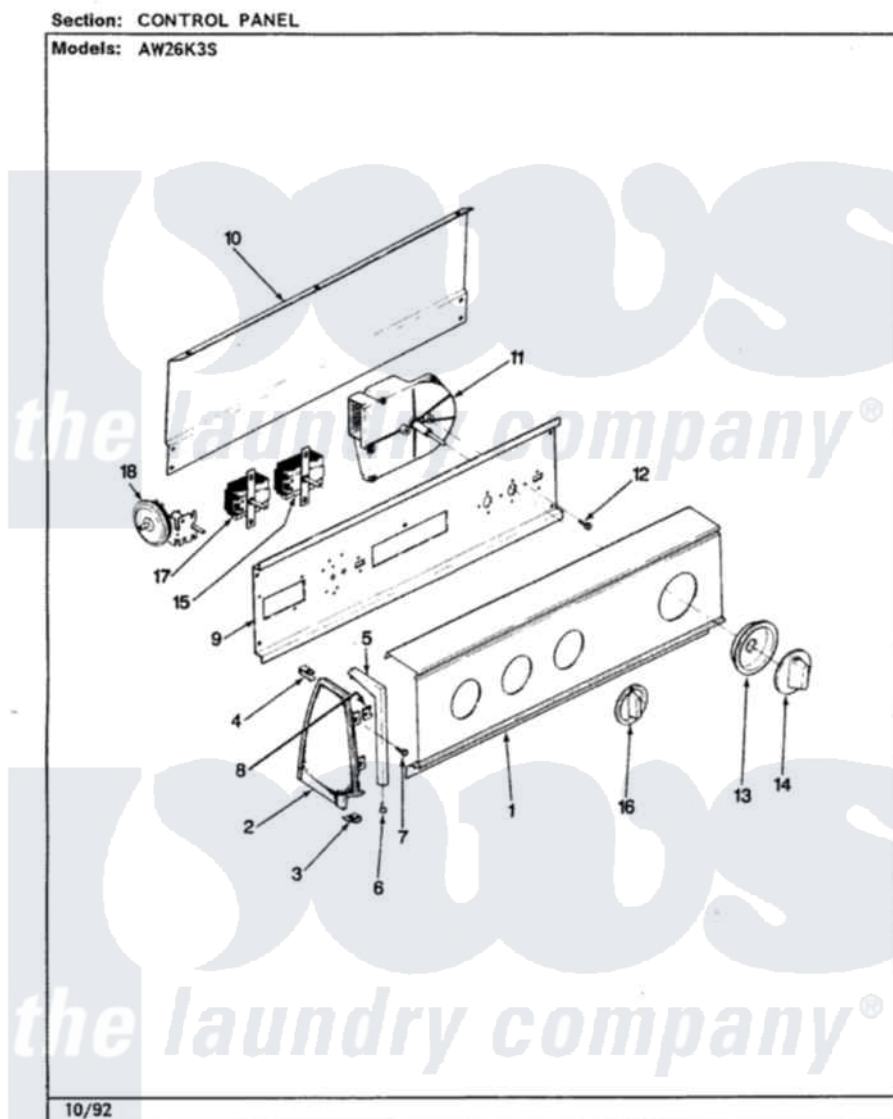

Admiral AW26K3HS 04 - CONTROL PANEL (REV. A-E)

Admiral [Residential Admiral AW26K3HS Washer Parts](#) Parts Diagram 04 - CONTROL PANEL (REV. A-E)
Click on the part number to view part

Item	Original Part Number	Replaced By	Status	Part Description
1	25-7702			Speedclip, End Cap To Control Panel
"	25-7793			Screw
"	35-2852		Not Available	CONTROL PANEL
2	35-2487	21001451		Cap- End
"	35-2488	21001452		Cap- End
3	25-7851			Speedclip, End Cap To Top
"	25-7697	25-2219		Screw
"	34-9487		Not Available	PLATE, REINFORCEMENT
4	25-7435	33002917		Screw, No.10-16
"	25-7852			Speedclip, Rr Shld To End Cap
5	53-0277		Not Available	TRIM, END CAP (RT)
"	53-0278		Not Available	TRIM, END CAP (LT)
6	25-7760			Screw
7	25-3092	90767		Screw, 8A X 3/8 HeX Washer Head Tapping

8	25-7702		Speedclip, End Cap To Control Panel
9	53-1676		Shield, Control
10	25-3457		Screw, Sems
"	25-3092	90767	Screw, 8A X 3/8 HeX Washer Head Tapping
"	25-7853	25-7933	Ring, Retaining
"	35-2688	21001460	Shield, Rear
11	35-2930		Timer
12	25-0205	216412	Screw, Bracket To Timer
13	35-2255	21001497	Skirt Ri
14	35-2486	12500058	Knob Ski
15	35-2838	35-2839	Switch
"	25-3092	90767	Screw, 8A X 3/8 HeX Washer Head Tapping
16	35-2185	21001283	Knob, Selector----Piq
17	35-2619		Not Available SWITCH 4POS SPEED
"	25-3092	90767	Screw, 8A X 3/8 HeX Washer Head Tapping
18	35-2801	21001554	Switch, Water Level
"	25-3092	90767	Screw, 8A X 3/8 HeX Washer Head Tapping
"	35-3283	21001554	Switch, Water Level
NI	35-2926		Not Available MANUAL, USE & CARE