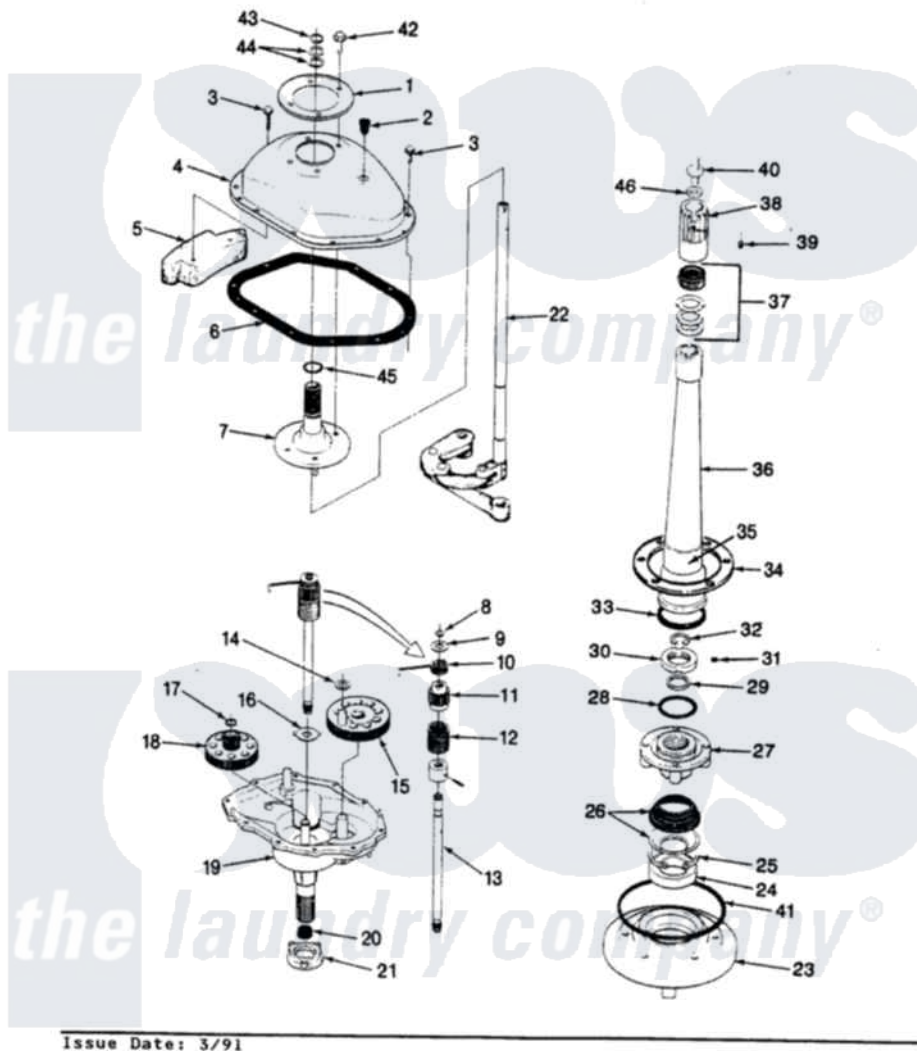

# Admiral AW26K3HS 05 - TRANSMISSION & RELATED PARTS

SECTION: TRANSMISSION & RELATED PARTS  
MODEL: AW26K3S

Issue Date: 3/91

Admiral [Residential Admiral AW26K3HS Washer Parts](#) Parts Diagram 05 - TRANSMISSION & RELATED PARTS  
Click on the part number to view part

Item	Original Part Number	Replaced By	Status	Part Description
1	33-9893	<a href="#">33-7187</a>		Covr Reinforcmt
2	<a href="#">35-2621</a>			Plug, Oil Fill
3	<a href="#">25-7916</a>			Bolt
4	35-2620		Not Available	COVER, TRANSMISSION
5	<a href="#">35-2642</a>			Counterweight
6	35-1030		Not Available	GASKET, TRANSMISSION HOUSING
7	<a href="#">35-2654</a>			Drive Tube Assembly
8	<a href="#">25-7847</a>			Ring, Retaining
9	25-7416		Not Available	WASHER, FLAT
10	33-6114	<a href="#">33-6463</a>		Spring
11	<a href="#">35-2001</a>			Pinion, Drive
12	33-3195		Not Available	SPRING
13	<a href="#">LA-2005</a>			Clutch Assembly Kit
"	35-2116		Not Available	DRIVE SHAFT & HUB ASSY
14	<a href="#">25-7091</a>			Thrust Washer
15	35-2631		Not Available	GEAR, CRANK