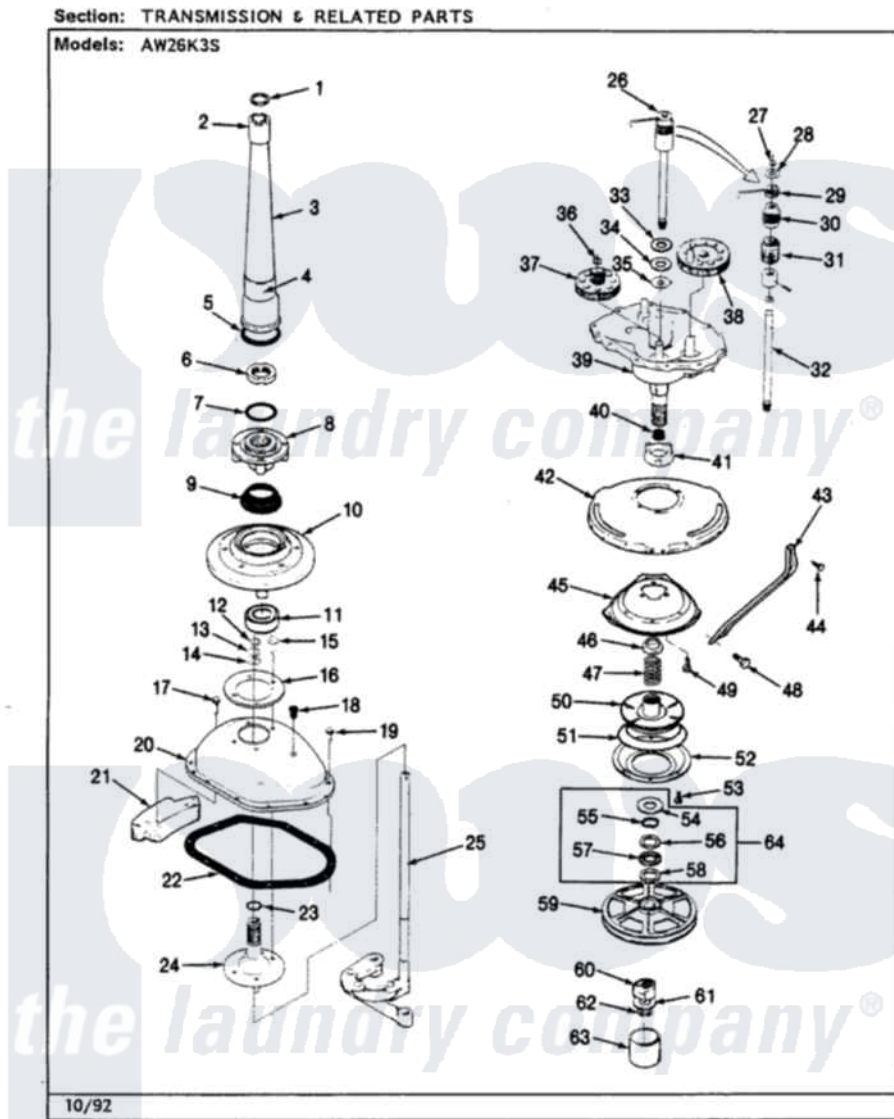

Admiral AW26K3HS 06 - TRANSMISSION (REV. A-E)

Admiral Residential Admiral AW26K3HS Washer Parts Parts Diagram 06 - TRANSMISSION (REV. A-E)
Click on the part number to view part

Item	Original Part Number	Replaced By	Status	Part Description
1	25-7941			"O" Ring, Agr Drive Shaft
2	35-2835	21001066		Bearing, Centerpost
3	35-2792	21001401		Center Pos
4	33-6790			Bearing, Agitator
"	35-2983		Not Available	CENTERPOST ASSY.
5	35-2906			Seal, Centerpost Bottom
6	35-2791			Nut, Spin Tube
7	25-7938			"O" Ring, Basket Drive Hub
8	35-3647	W10219156		Tub Seal
"	35-2715		Not Available	BASKET DRIVE HUB ASSY
9	35-2974			Tub Seal/Hub Assembly
10	35-2716	12001561		Bearing And Seal Housing Assembly
11	35-2972	12001561		Bearing And Seal Housing Assembly
"	35-2205			Bearing, Spin
12	25-7940		Not Available	RING, RETAINING (AG.