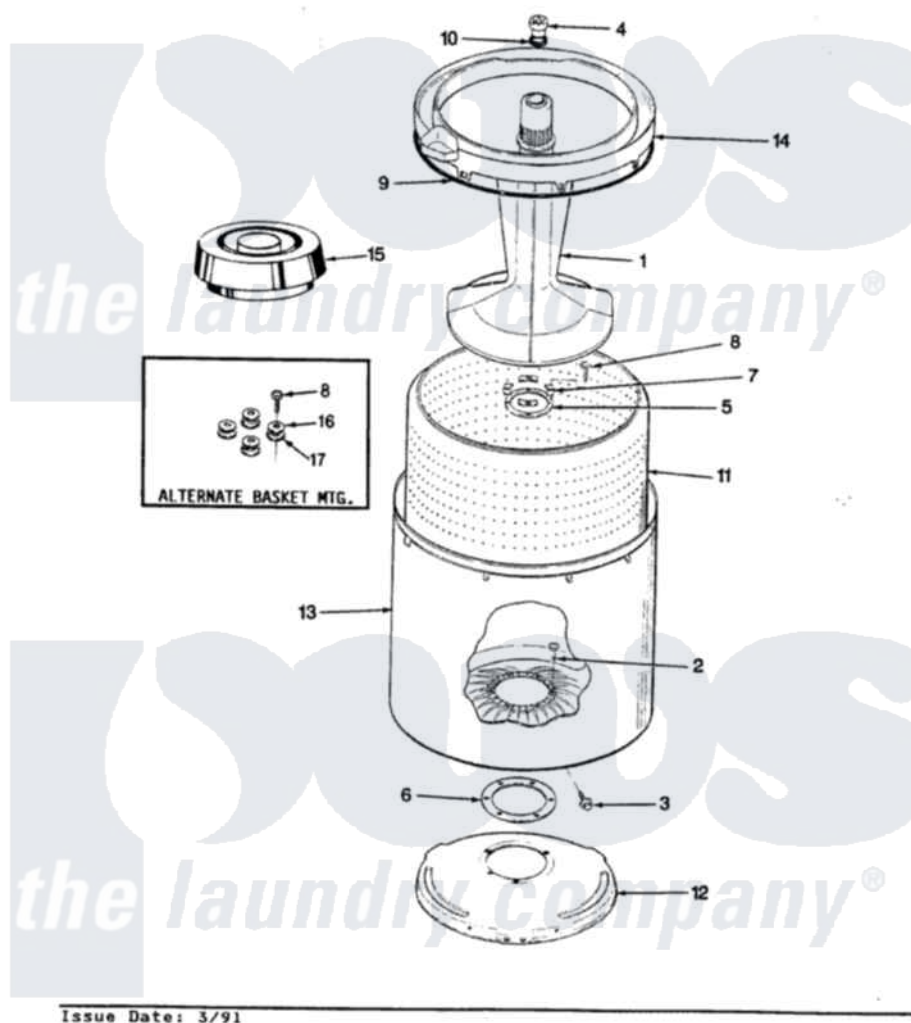

Admiral AW26K3HS 07 - TUB

SECTION: TUB
MODEL: AW26K3S

Issue Date: 3/91

Admiral Residential Admiral AW26K3HS Washer Parts Parts Diagram 07 - TUB
Click on the part number to view part

Item	Original Part Number	Replaced By	Status	Part Description
1	35-2456	33-4352		Agitator
2	35-2062	21001063		Screw, Shoulder
3	25-7914	22002933		Screw
4	33-6241			Cap
5	35-2060			Seal, Tub To Housing
6	35-2061			Gasket, Tub To Housing
7	35-8799		Not Available	REINFORCEMENT PLATE
8	25-7783	4356852		Screw
9	35-2328			Seal, Tub Top
10	25-7330			Rubber Washer
11	35-2508		Not Available	BASKET WHITE
12	35-2529		Not Available	TUB SUPPORT
13	35-2038			Tub
14	35-2262		Not Available	SHIELD, TUB TOP
"	35-2034		Not Available	TOP, TUB
15	35-2550			Dispenser, Rinse