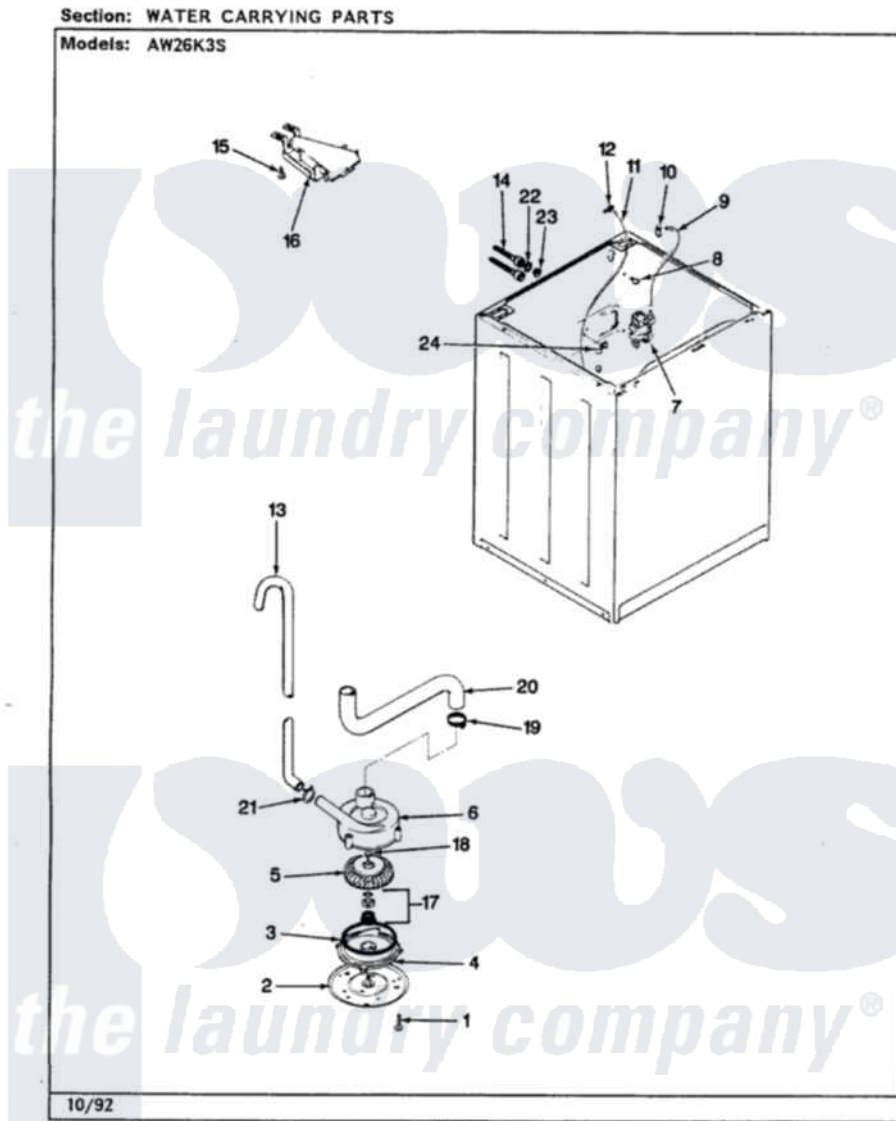

Admiral AW26K3HS 10 - WATER CARRYING (REV. A-E)

Admiral Residential Admiral AW26K3HS Washer Parts Parts Diagram 10 - WATER CARRYING (REV. A-E)
Click on the part number to view part

Item	Original Part Number	Replaced By	Status	Part Description
1	25-7405	3196164		Screw
2	33-6035		Not Available	PLATE & PULLEY ASSY.
3	33-6032			Gasket
4	35-2058			Base, Pump
5	35-2057	35-6465		Pump Assem
6	35-2099	35-6465		Pump Assem
"	35-2344			Restrictor, Flow
"	35-2056		Not Available	HOUSING, PUMP
7	25-7220			Clip, Cabinet Top
"	35-2374	35-2374N		Valve, Water
8	25-7867	596669		Clamp, Manifold
9	35-2378	12002749		Hose, Flume Kit
10	25-7867	596669		Clamp, Manifold
11	35-2322	21001748		Hose, Pressure Switch
"	35-2261		Not Available	PAD, PRESSURE SWITCH HOSE
12	33-6099			Clamp

13	35-2896	211704	Hose, Drain
14	35-0873	76313	Hosefill
"	33-7046	89503	Hose-Inlet
15	25-3092	90767	Screw, 8A X 3/8 HeX Washer Head Tapping
16	35-2051	21001760	Flume Assembly / Water Diverter
17	35-0707		Seal, Seat And "O" Ring
18	25-7894	W10001180	Screw
19	25-6069	Not Available	CORBIN CLAMP
"	25-6068	285655	Clamp, Hose
20	35-3584	21001915	Hose, Tub To Pump
"	35-2982		Hose Tub To Pump
21	25-7080	285655	Clamp, Hose
22	25-7048		Washer
23	33-7313	33-4264N	Strainer And Washer Kit
24	25-7796	596669	Clamp, Manifold