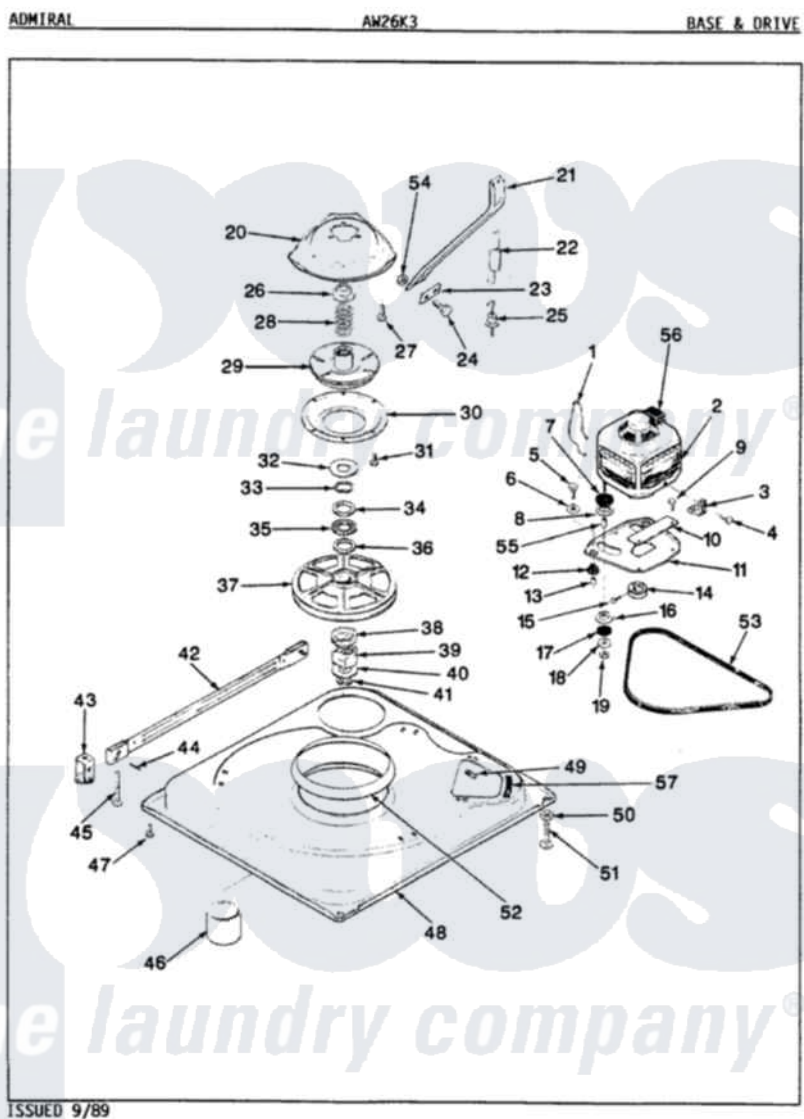

Admiral AW26K3W 01 - BASE & DRIVE (REV. A-D)

Admiral Residential Admiral AW26K3W Washer Parts Parts Diagram 01 - BASE & DRIVE (REV. A-D)
 Click on the part number to view part

Item	Original Part Number	Replaced By	Status	Part Description
1	35-0235			Spring, Motor Pivot
2	35-2215	LA-2003		Motor Replacement Kit
"	LA-2003			Motor Replacement Kit
3	33-9945			Slide, Foot
4	25-7418	33001178		Back, Tumbler
5	25-7833	21001977		Screw
6	25-7834			Washer, Motor/Base Screw
7	33-9946			Isolator, Motor
8	33-9944	35-3570		Washer, Motor Pivot
9	25-3083	212951		Screw, No.6-32 X 1/4 Inch
10	33-9947		Not Available	DBL.PIVOT SLIDE
11	35-2021	21001783		Plate And Screw Assembly
12	33-9941	35-3646		Isolator, Motor Plate
13	25-7831			Spacer, Mounting
14	35-2124	W10143344		Pulley
15	25-7117			Set Screw