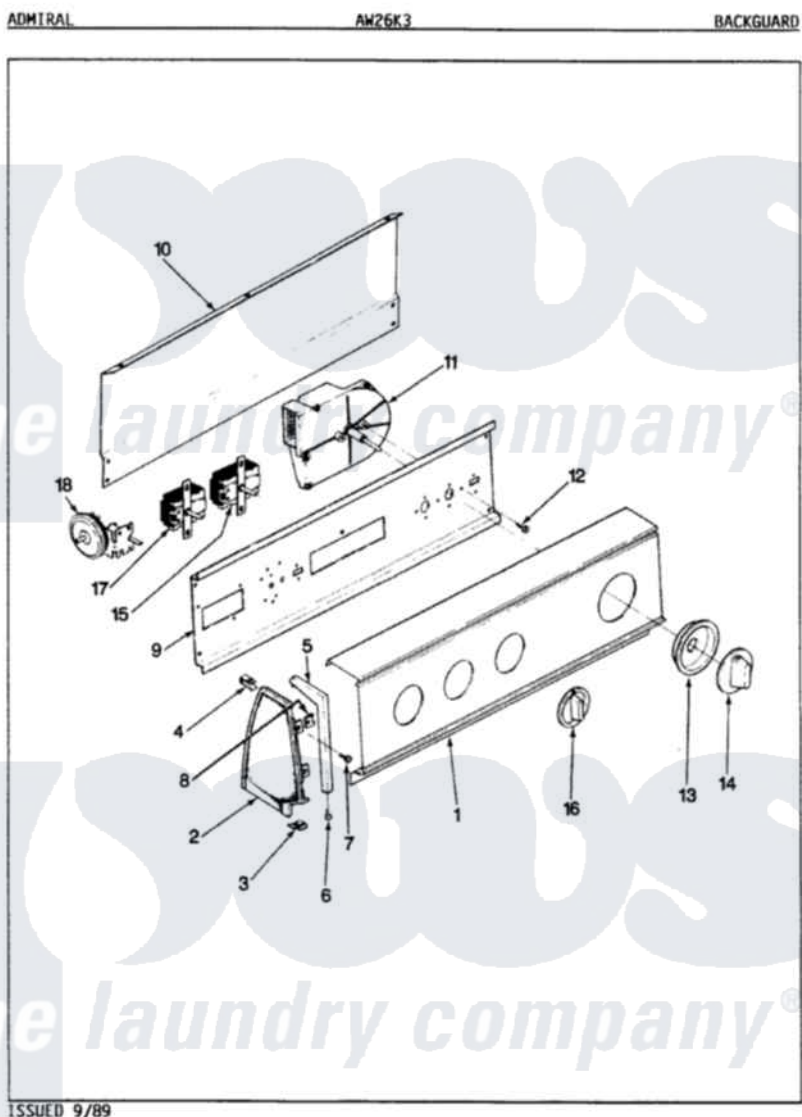

Admiral AW26K3W 03 - CONTROL PANEL (REV. A-D)

Admiral [Residential Admiral AW26K3W Washer Parts](#) Parts Diagram 03 - CONTROL PANEL (REV. A-D)
 Click on the part number to view part

Item	Original Part Number	Replaced By	Status	Part Description
1	35-2174		Not Available	PANEL, CONTROL
"	25-7793			Screw
"	35-2554		Not Available	PANEL, CONTROL
"	25-7702			Speedclip, End Cap To Control Panel
2	35-2488	21001452		Cap- End
"	35-2487	21001451		Cap- End
"	53-0264			RH Endcap
"	53-0265			LH Endcap
3	25-7697	25-2219		Screw
"	34-9487		Not Available	PLATE, REINFORCEMENT
"	25-7851			Speedclip, End Cap To Top
4	25-7852			Speedclip, Rr Shld To End Cap
"	25-7435	33002917		Screw, No.10-16
5	53-0277		Not Available	TRIM, END CAP (RT)
"	53-0278		Not Available	TRIM, END CAP (LT)

6	25-7760		Screw
7	25-3092	90767	Screw, 8A X 3/8 HeX Washer Head Tapping
8	25-7702		Speedclip, End Cap To Control Panel
9	53-0365	53-1676	Shield, Control
"	53-1676		Shield, Control
10	25-3457		Screw, Sems
"	25-3092	90767	Screw, 8A X 3/8 HeX Washer Head Tapping
"	35-2688	21001460	Shield, Rear
"	53-0268	21001460	Shield, Rear
11	35-2325	35-2789	Timer
12	25-0205	216412	Screw, Bracket To Timer
13	35-2255	21001497	Skirt Ri
14	35-2187	12500058	Knob Ski
15	25-3092	90767	Screw, 8A X 3/8 HeX Washer Head Tapping
"	35-0114	Not Available	TEMP SWITCH
16	35-2185	21001283	Knob, Selector----Piq
17	25-3092	90767	Screw, 8A X 3/8 HeX Washer Head Tapping
"	35-2193	Not Available	SWITCH, ROTARY SPEED
18	33-2571	Not Available	COIN DRAWER LOCK
"	25-3092	90767	Screw, 8A X 3/8 HeX Washer Head Tapping
"	35-2145	21001554	Switch, Water Level